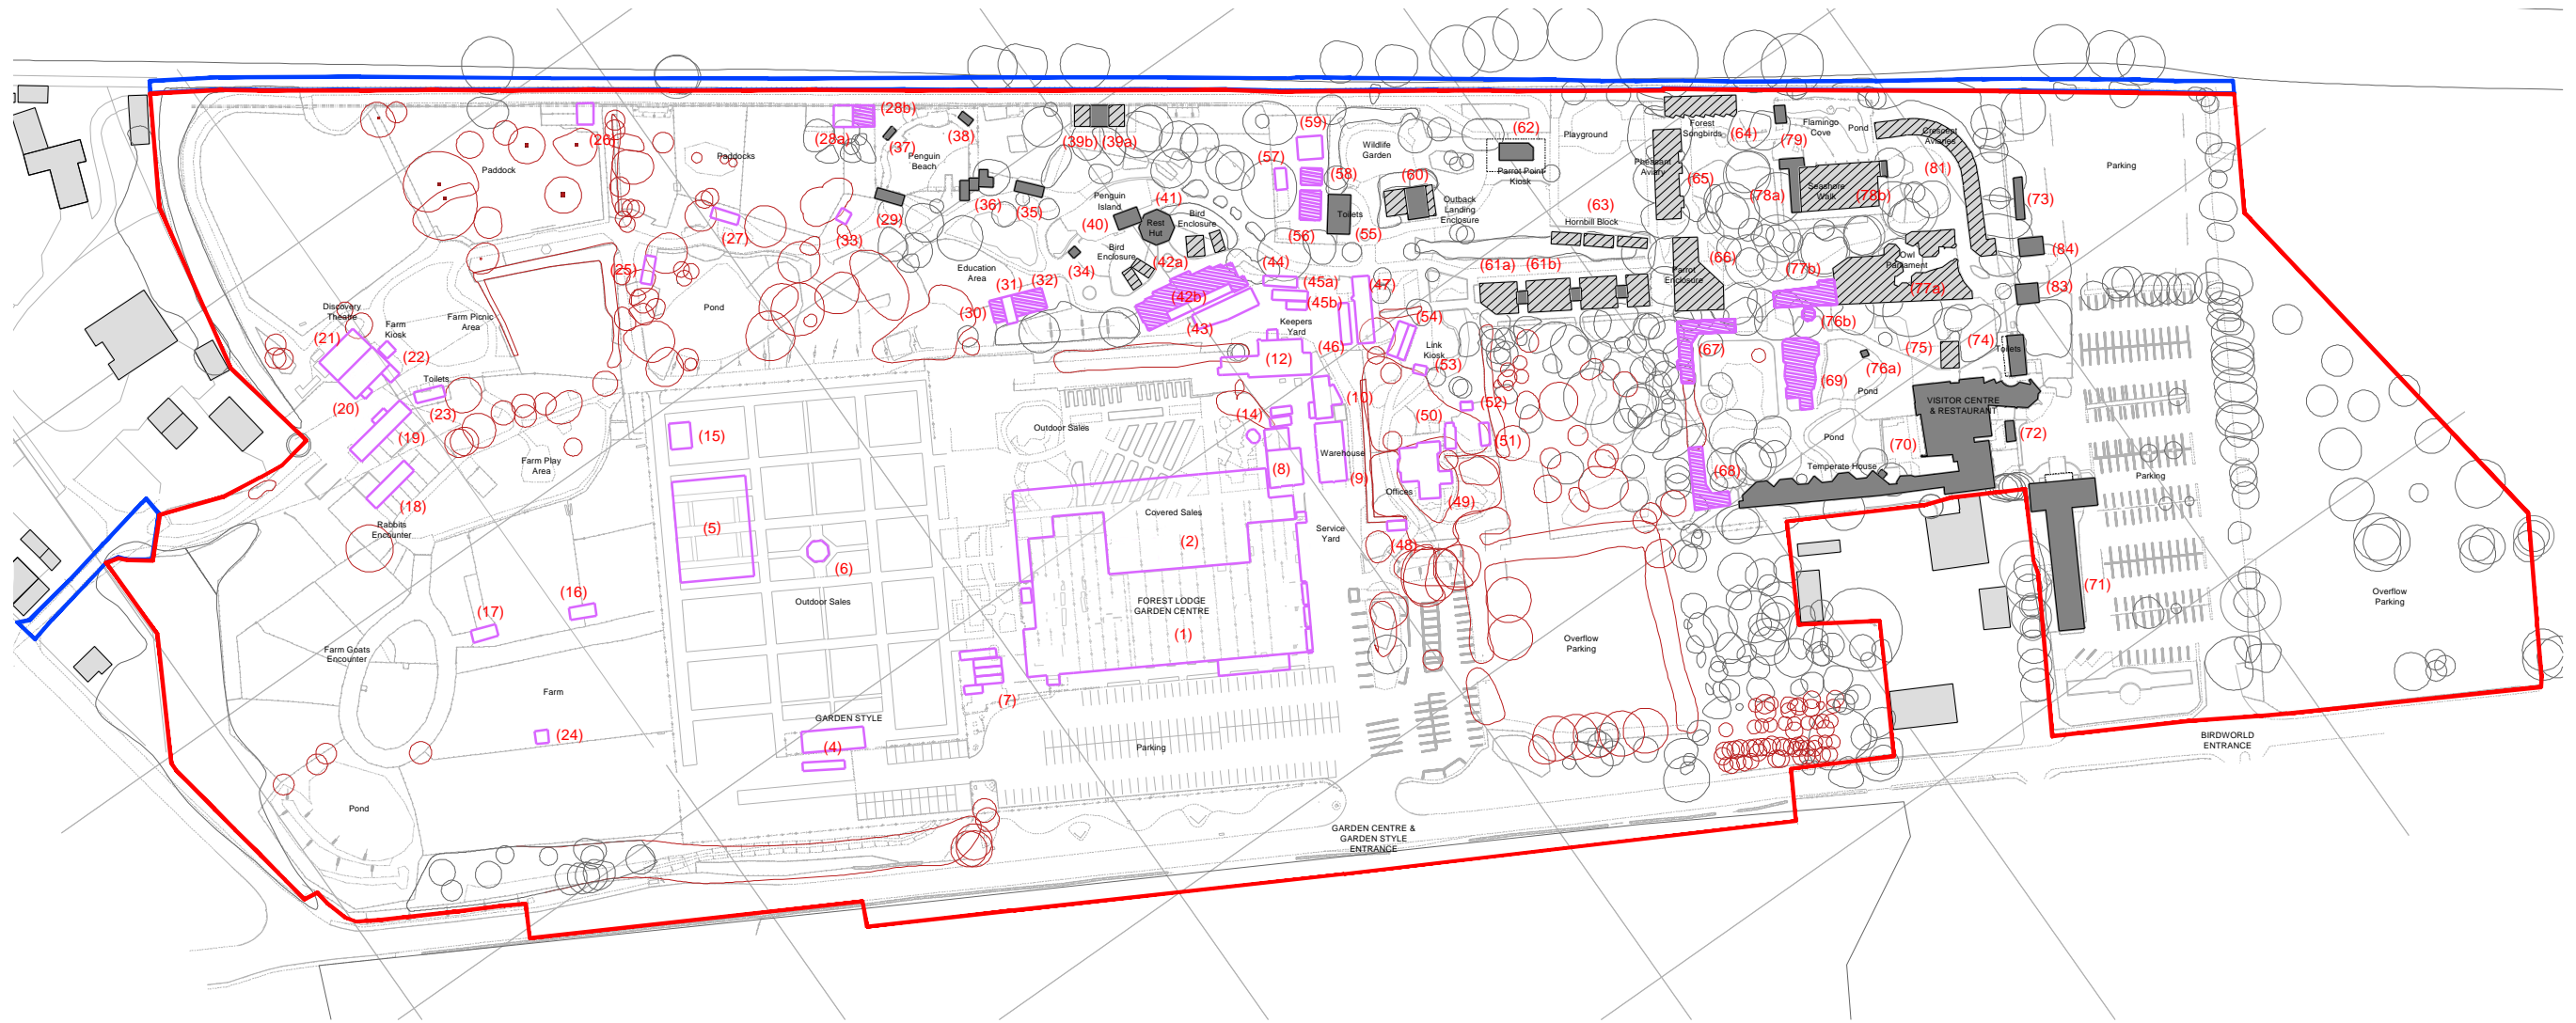

01 Introduction

1.1 Purpose

The following document provides an existing photographic record of the Birdworld & Haskins site.

Each existing photograph has been referenced to the proposed demolition plan (overleaf) to provide an indication of where these buildings are on site and their state of repair.

This is a full record of all existing buildings currently on site. Please refer to the demolition plan and that on the next page for all buildings to be removed as part of the proposed works.

All drawings in this report are for illustrative purposes only. The drawings which constitute the application have been submitted separately and should be referred to in all matters of record.

KEY:

-  Existing buildings and aviaries to be retained for reuse within the proposed development.
-  Existing buildings and aviaries to be demolished
-  Existing trees to be removed (refer to TRP landscape plans for detail)