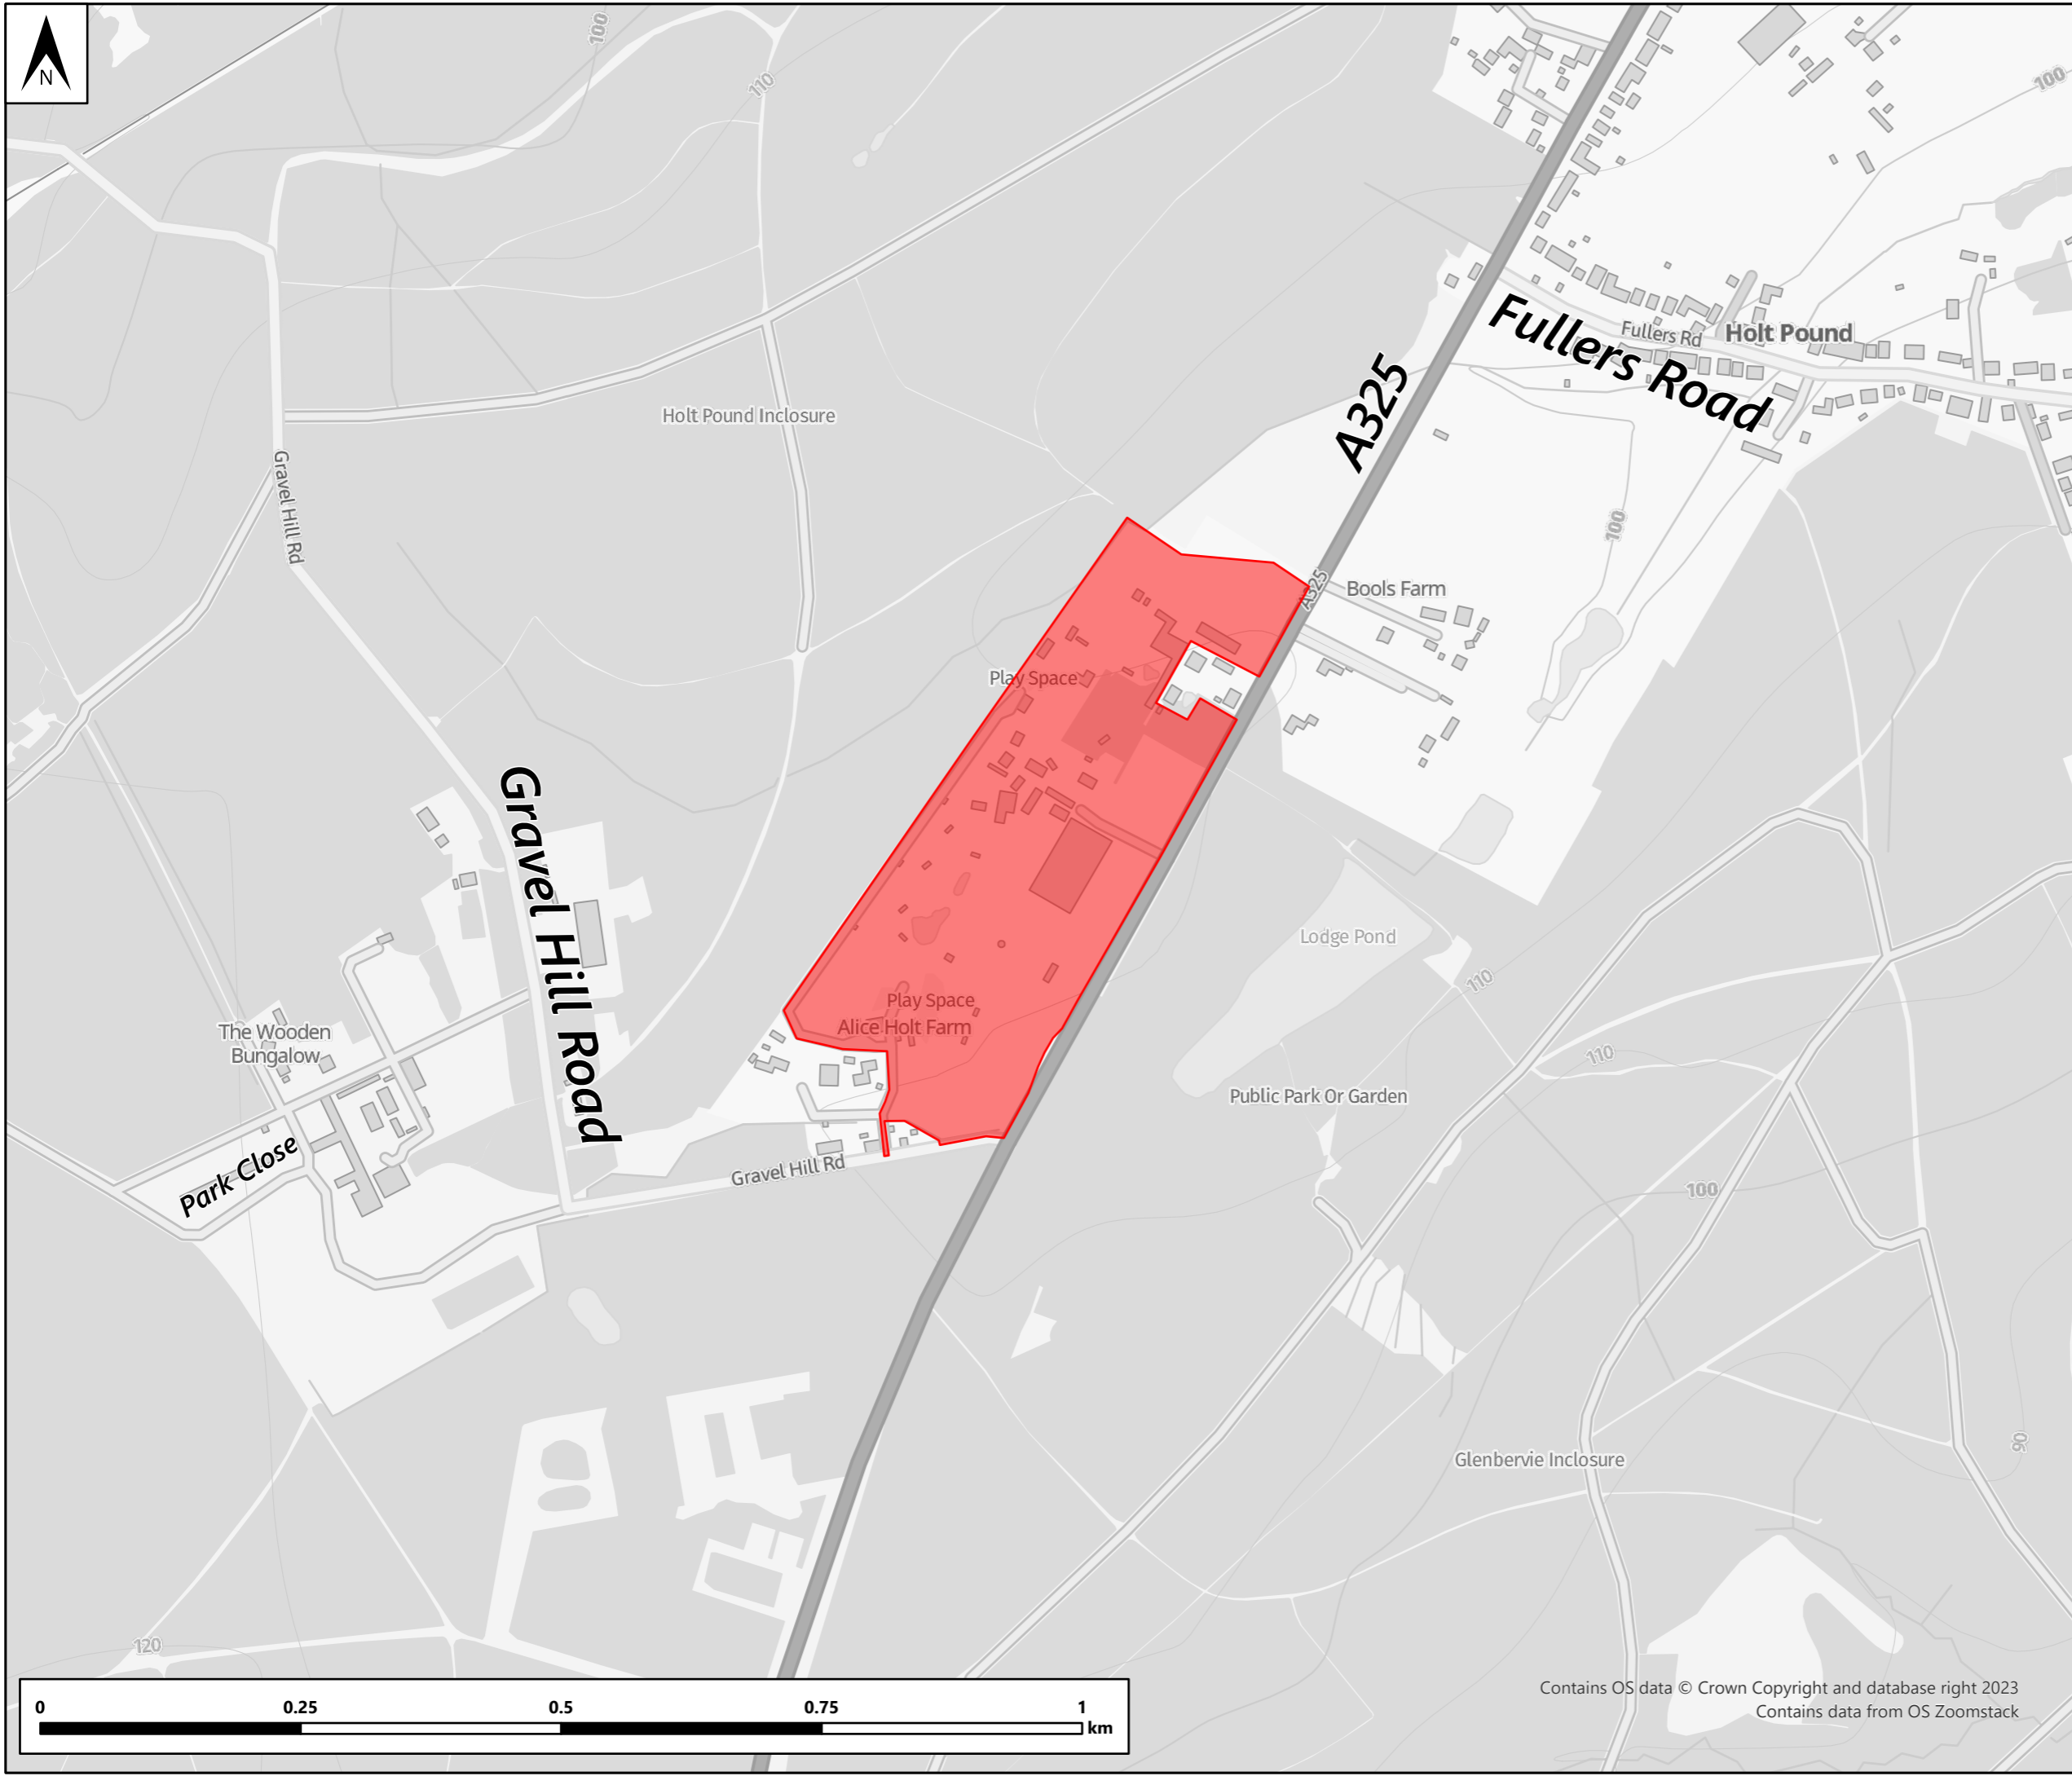

Key
■ Site Boundary

Contains OS data © Crown copyright and database right 2022
Contains public sector information licensed under the
Open Government Licence v3.0

Basingstoke: 01256 637 940
Leeds: 0113 357 1360
London: 020 3705 9215
Manchester: 0161 830 2172

Title:
Site Location Plan

Project:
**Birdworld and Haskins Forest Lodge
Garden Centre**

Project Number: ITB16329	Figure Number: Figure 1.1	Revision: -

Contains OS data © Crown Copyright and database right 2023
Contains data from OS Zoomstack