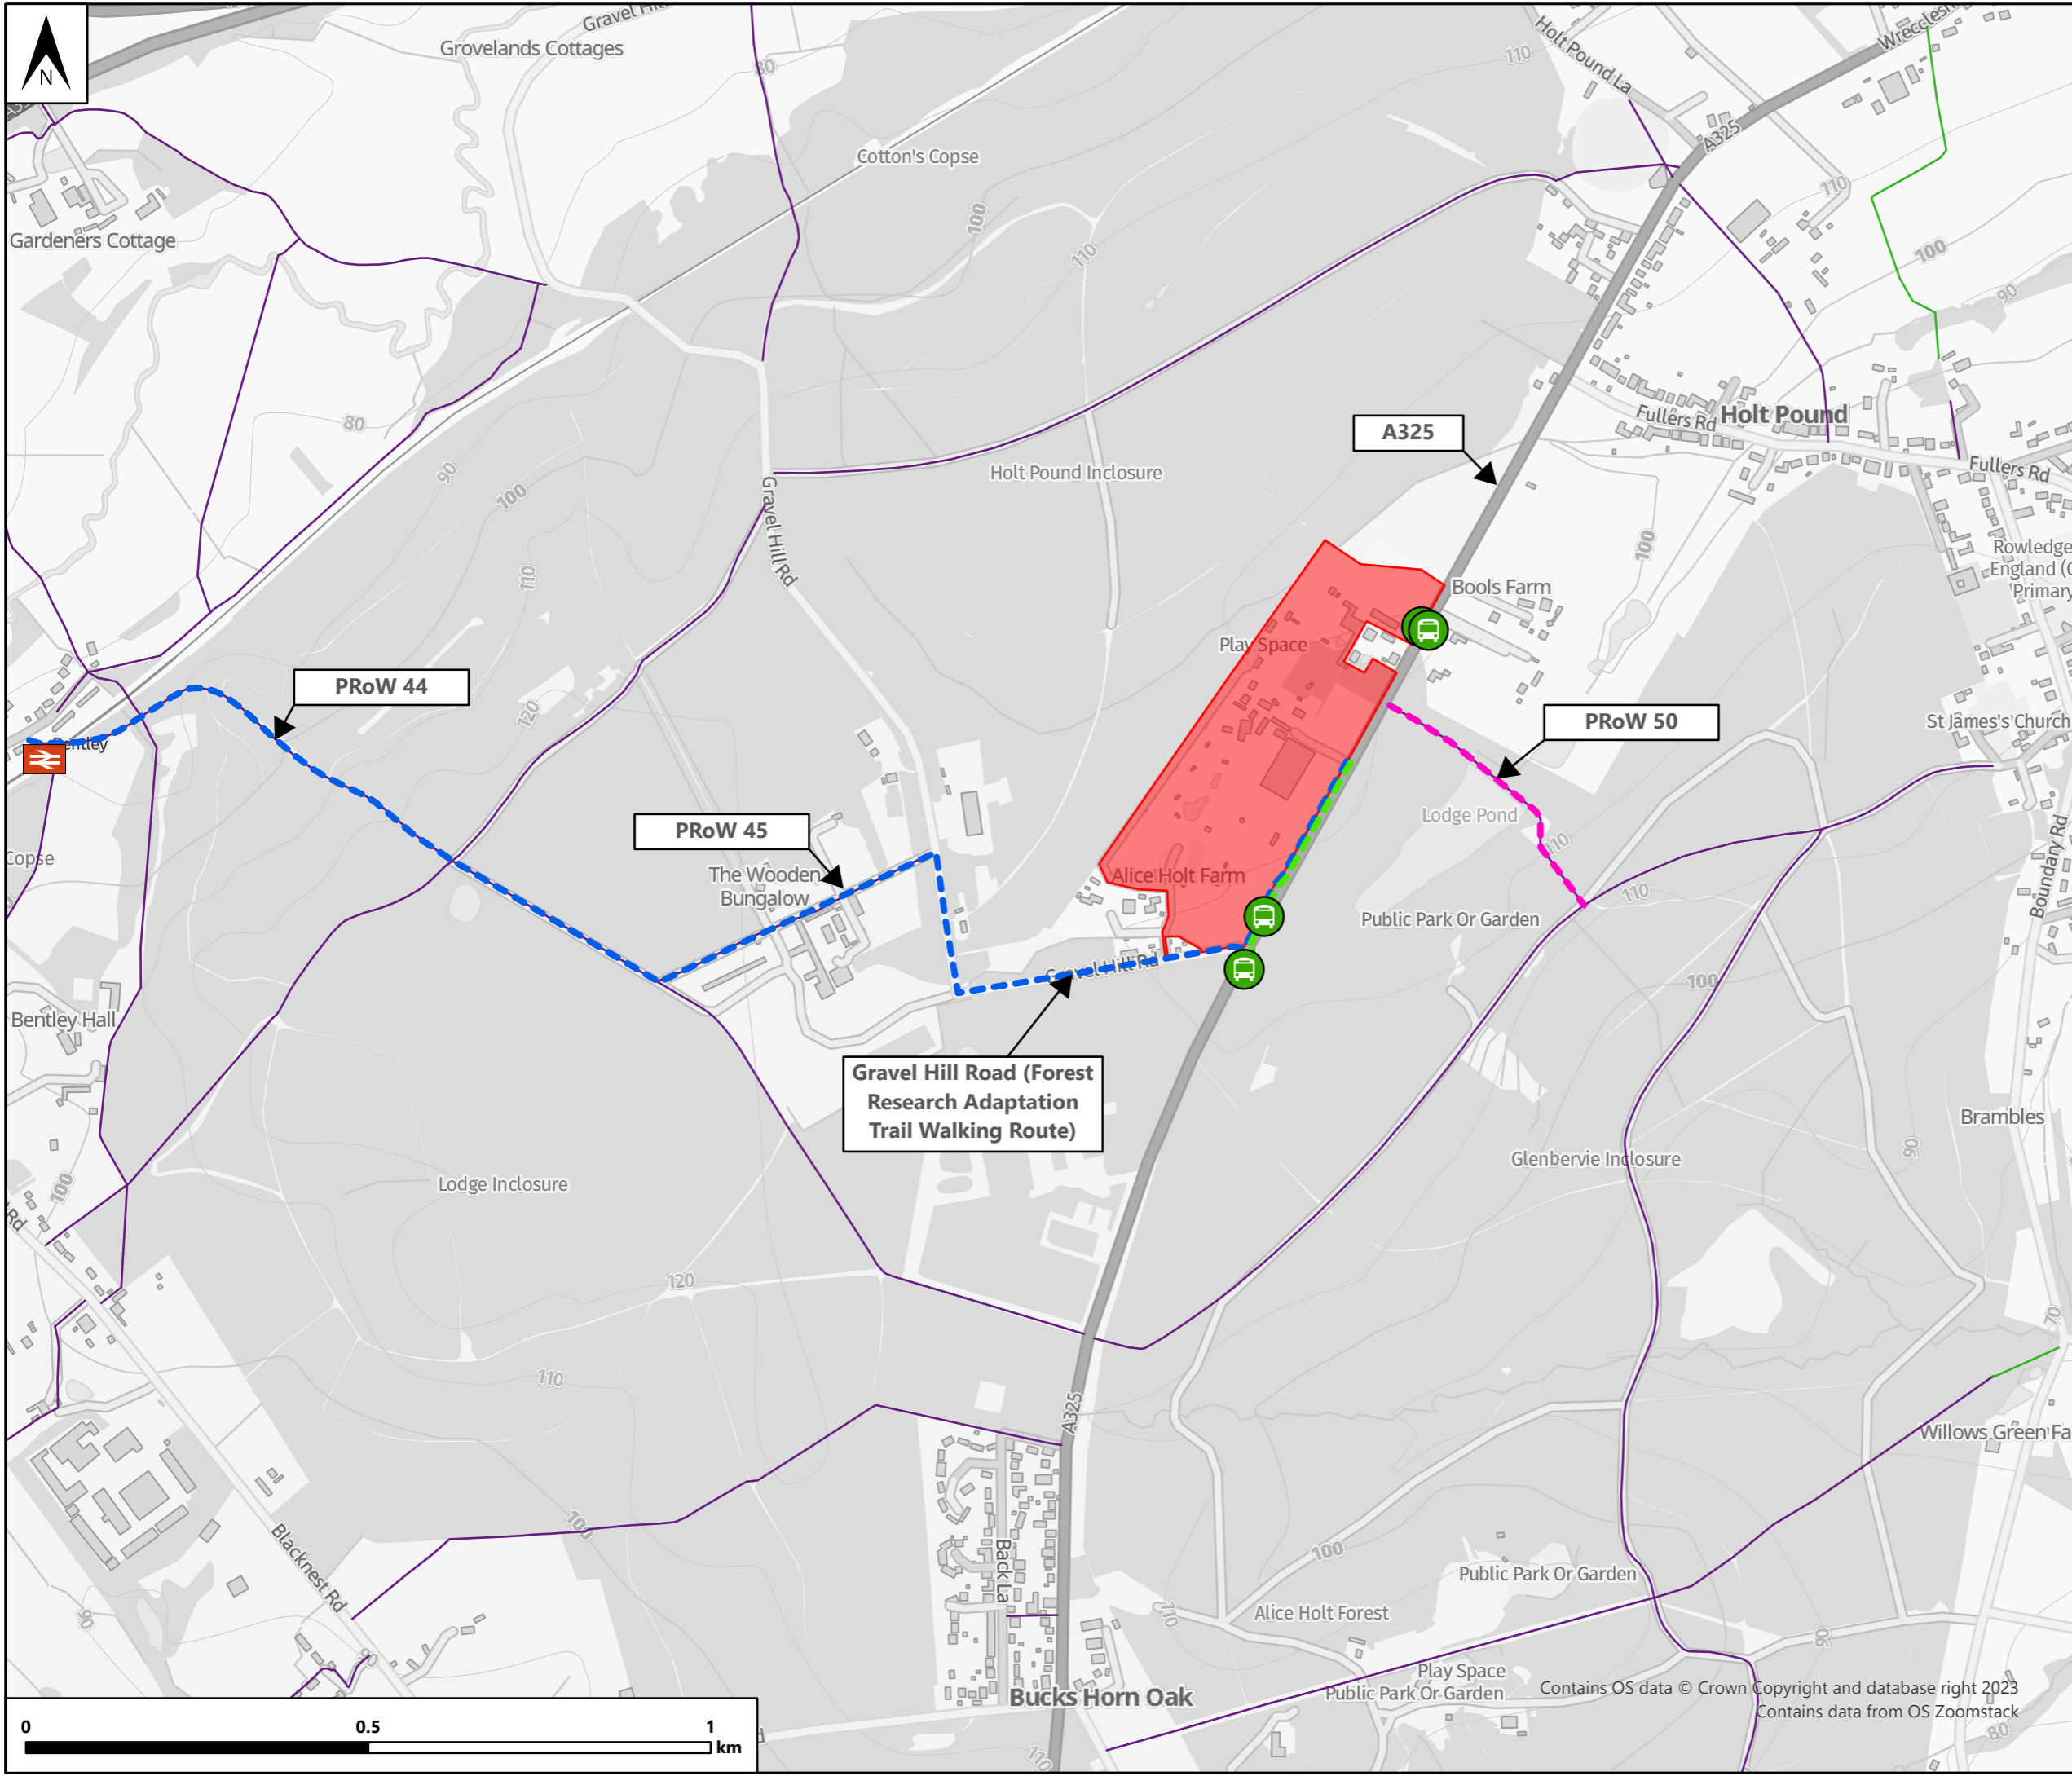

Title:
Site Location Plan

Project:
**Birdworld and Haskins Forest Lodge
 Garden Centre**

Project Number: ITB16329	Figure Number: Figure 1.1	Revision: -
------------------------------------	-------------------------------------	-----------------------

Contains OS data © Crown Copyright and database right 2023
 Contains data from OS Zoomstack

- Key**
- Site Boundary
 - Bentley Railway Station
 - Bus Stop
 - Hampshire PRoW
 - Surrey PRoW
 - Route to Alice Holt Forest
 - Route to Bentley Railway Station
 - Route to Gravel Hill Road Bus Stops