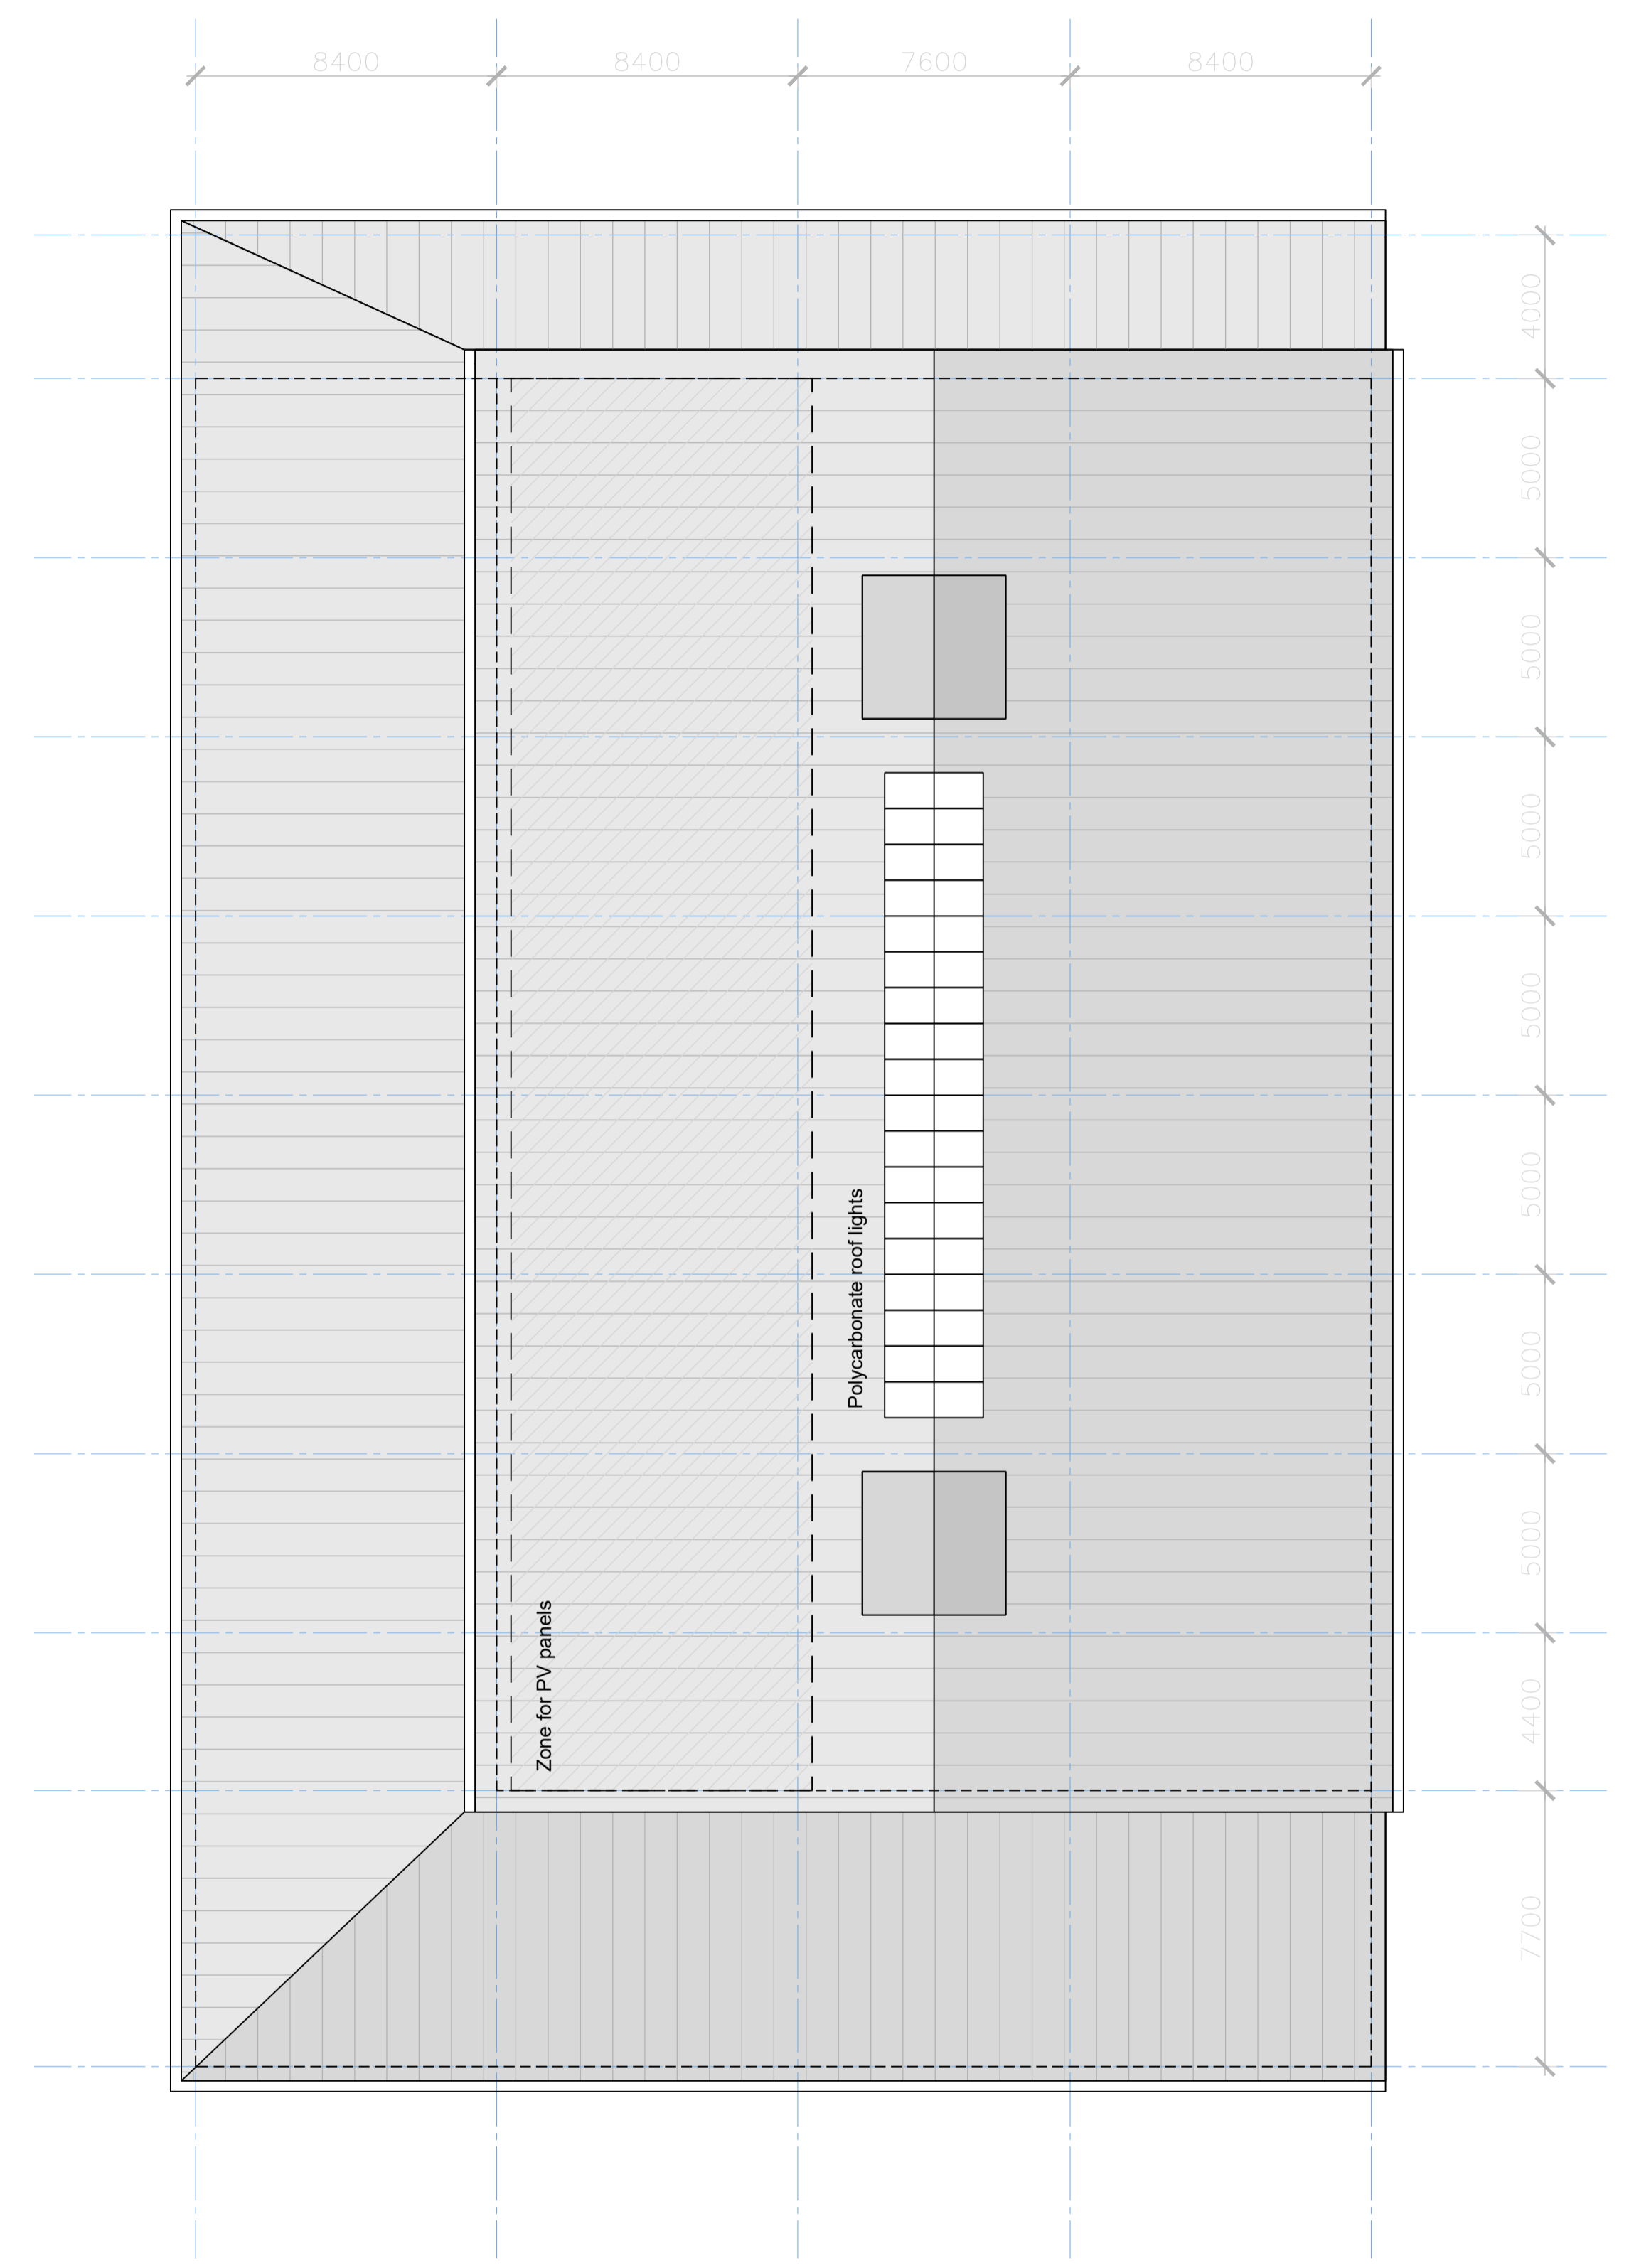

PROPOSED GROUND FLOOR PLAN

PROPOSED ROOF PLAN

**RL**  
**Roberts Limbrick**  
 03333 405 500  
 mail@robertslimbrick.com  
 robertslimbrick.com  
Registered Office: England No. 09558229

Project Name  
 Birdworld & Haskins Forest Lodge  
 Farnham Road, Holt Pound,  
 Farnham GU10 4LD

Client Name  
 Birdworld & Haskins Garden Centre  
 -

Drawing Title  
 Birdworld Play Barn  
 Proposed Floor Plan  
 -

Scale 1/150 • A1 Project No. 9868

Status A3 Purpose Of Issue Issued for Planning

Project 9868 • RL • XX • 00 • DR • A