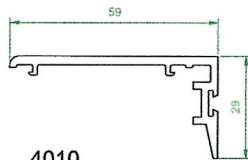

**4001**  
Outer Frame

**4002**  
Small Sash

**4003**  
Medium Sash

**4005**  
150mm Cill

**4006**  
185mm Cill

**4007**  
225mm Cill

**4008**  
24mm Ovolo Co Ex  
Glazing Bead

**4009**  
24mm Square Co Ex  
Glazing Bead

**4010**  
Interlock

**4012**  
Sash Stop

**4013**  
Sash Stop with upstand

**4101**  
Astragal Bar

**4120**  
20mm Add On

**4401**  
Thermal Insert  
For 4001 Outer Frame

**4402**  
Thermal Insert  
For 4003 Medium Sash