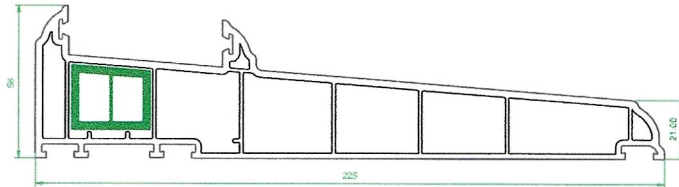

**4001**  
Outer Frame

**4002**  
Small Sash

**4003**  
Medium Sash

**4005**  
150mm Cill

**4006**  
185mm Cill

**4007**  
225mm Cill

**4008**  
24mm Ovolo Co Ex  
Glazing Bead

**4009**  
24mm Square Co Ex  
Glazing Bead

**4010**  
Interlock

**4012**  
Sash Stop

**4013**  
Sash Stop with upstand

**4101**  
Astragal Bar

**4120**  
20mm Add On

**4401**  
Thermal Insert  
For 4001 Outer Frame

**4402**  
Thermal Insert  
For 4003 Medium Sash