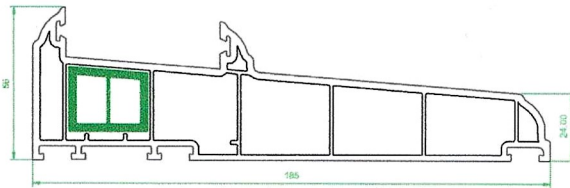

**4001**  
Outer Frame

**4002**  
Small Sash

**4003**  
Medium Sash

**4005**  
150mm Cill

**4006**  
185mm Cill

**4007**  
225mm Cill

**4008**  
24mm Ovolo Co Ex  
Glazing Bead

**4009**  
24mm Square Co Ex  
Glazing Bead

**4010**  
Interlock

**4012**  
Sash Stop

**4013**  
Sash Stop with upstand

**4101**  
Astragal Bar

**4120**  
20mm Add On

**4401**  
Thermal Insert  
For 4001 Outer Frame

**4402**  
Thermal Insert  
For 4003 Medium Sash