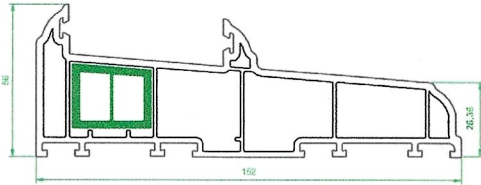

**4001**  
Outer Frame

**4002**  
Small Sash

**4003**  
Medium Sash

**4005**  
150mm Cill

**4006**  
185mm Cill

**4007**  
225mm Cill

**4008**  
24mm Ovolo Co Ex  
Glazing Bead

**4009**  
24mm Square Co Ex  
Glazing Bead

**4010**  
Interlock

**4012**  
Sash Stop

**4013**  
Sash Stop with upstand

**4101**  
Astragal Bar

**4120**  
20mm Add On

**4401**  
Thermal Insert  
For 4001 Outer Frame

**4402**  
Thermal Insert  
For 4003 Medium Sash