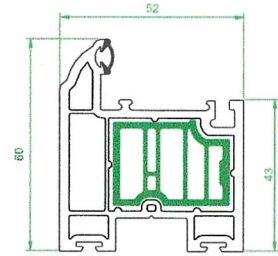

**4001**  
Outer Frame

**4002**  
Small Sash

**4003**  
Medium Sash

**4005**  
150mm Cill

**4006**  
185mm Cill

**4007**  
225mm Cill

**4008**  
24mm Ovolo Co Ex  
Glazing Bead

**4009**  
24mm Square Co Ex  
Glazing Bead

**4010**  
Interlock

**4012**  
Sash Stop

**4013**  
Sash Stop with upstand

**4101**  
Astragal Bar

**4120**  
20mm Add On

**4401**  
Thermal Insert  
For 4001 Outer Frame

**4402**  
Thermal Insert  
For 4003 Medium Sash