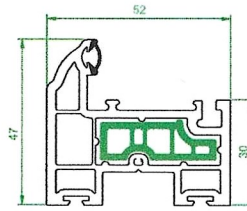

**4001**  
Outer Frame

**4002**  
Small Sash

**4003**  
Medium Sash

**4005**  
150mm Cill

**4006**  
185mm Cill

**4007**  
225mm Cill

**4008**  
24mm Ovolo Co Ex  
Glazing Bead

**4009**  
24mm Square Co Ex  
Glazing Bead

**4010**  
Interlock

**4012**  
Sash Stop

**4013**  
Sash Stop with upstand

**4101**  
Astragal Bar

**4120**  
20mm Add On

**4401**  
Thermal Insert  
For 4001 Outer Frame

**4402**  
Thermal Insert  
For 4003 Medium Sash