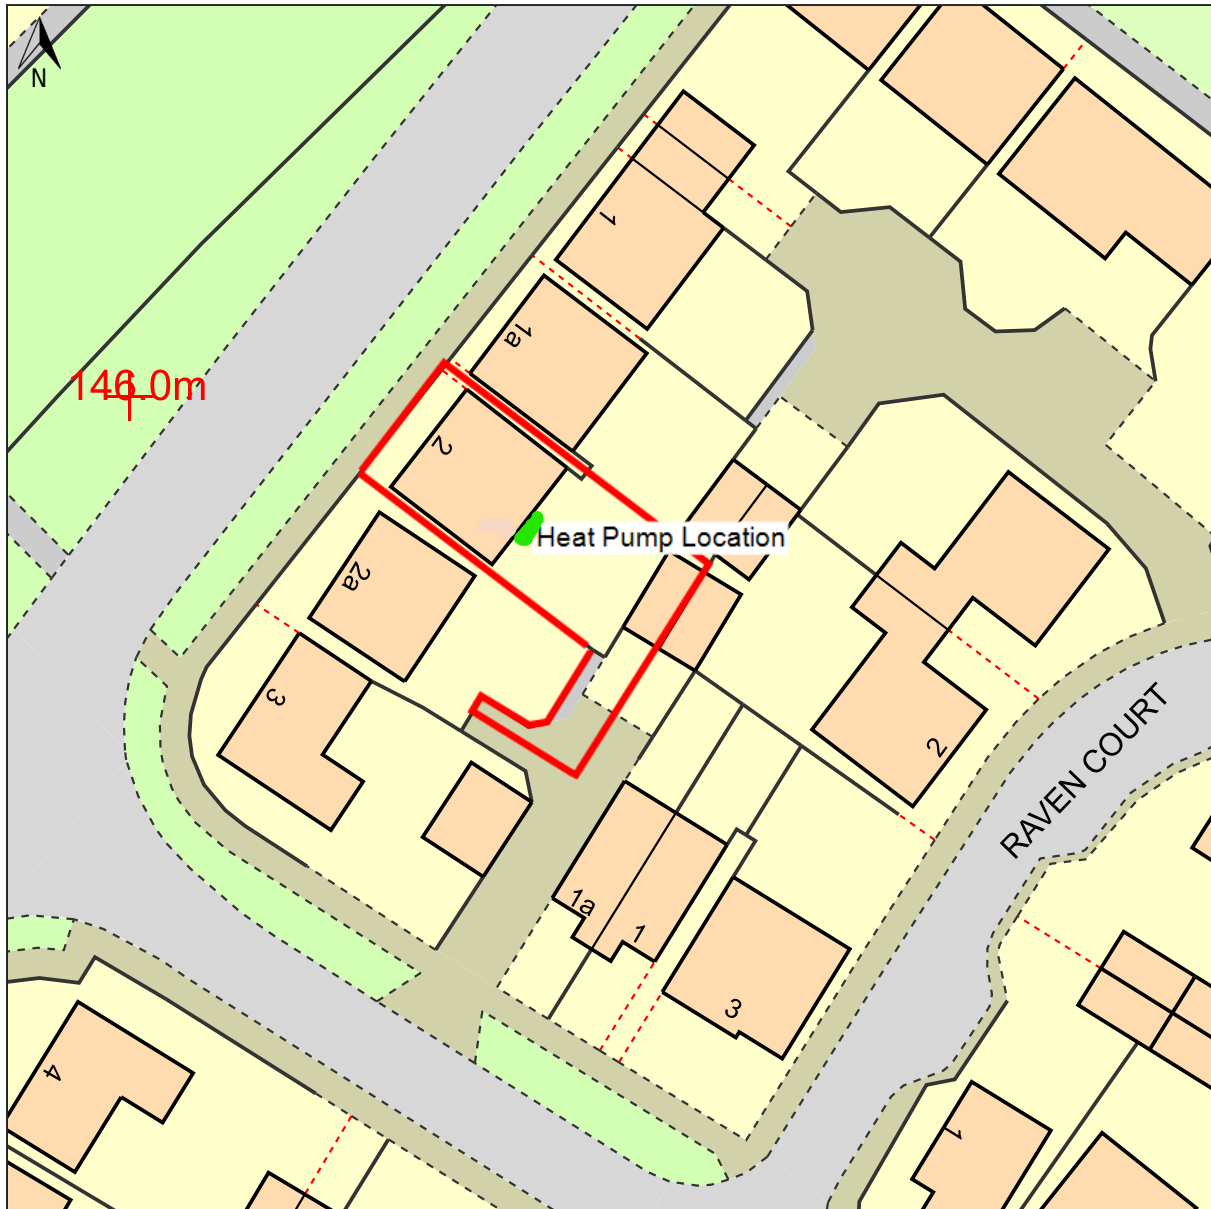

2, IVATT WALK, SHILDON, DURHAM, DL4 2GL

© Crown copyright and database rights, 2023. Ordnance Survey
0100031673 Created using Plans by Emapsite

0m 5m 10m 15m 20m 25m 30m 35m 40m

Scale: 1:500

Paper Size: A4

Notes:

Heat pump location for 2 Ivatt Walk