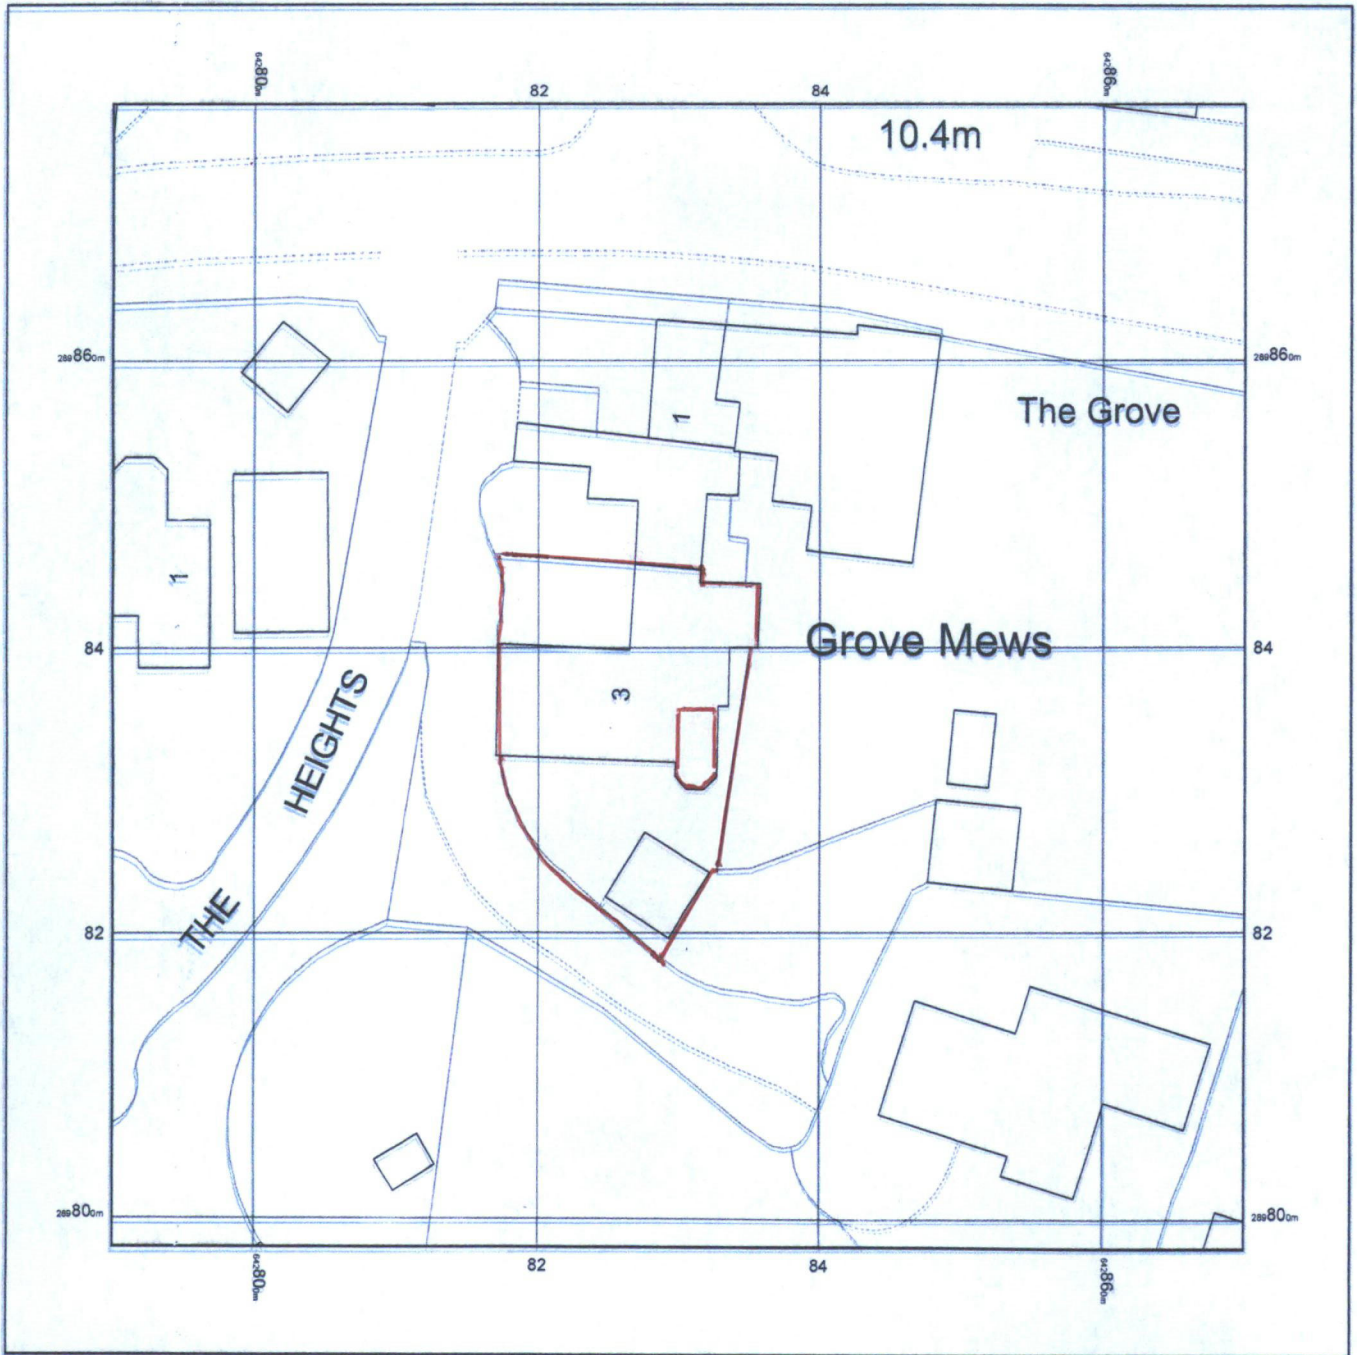

3, GROVE MEWS, INGATE, BECCLES, SUFFOLK, NR34 9RZ

Supplied by: www.ukmapcentre.com
Serial No: 274729
Centre Coordinates: 642830,289838
Production Date: 06/11/2023 14:42:29

© Crown copyright and database rights 2023 Ordnance Survey 100048957. The representation of road, track or path is no evidence of a boundary or right of way. The representation of features as lines is no evidence of a property boundary.

0m 1cm = 5m 25m
Scale 1:500