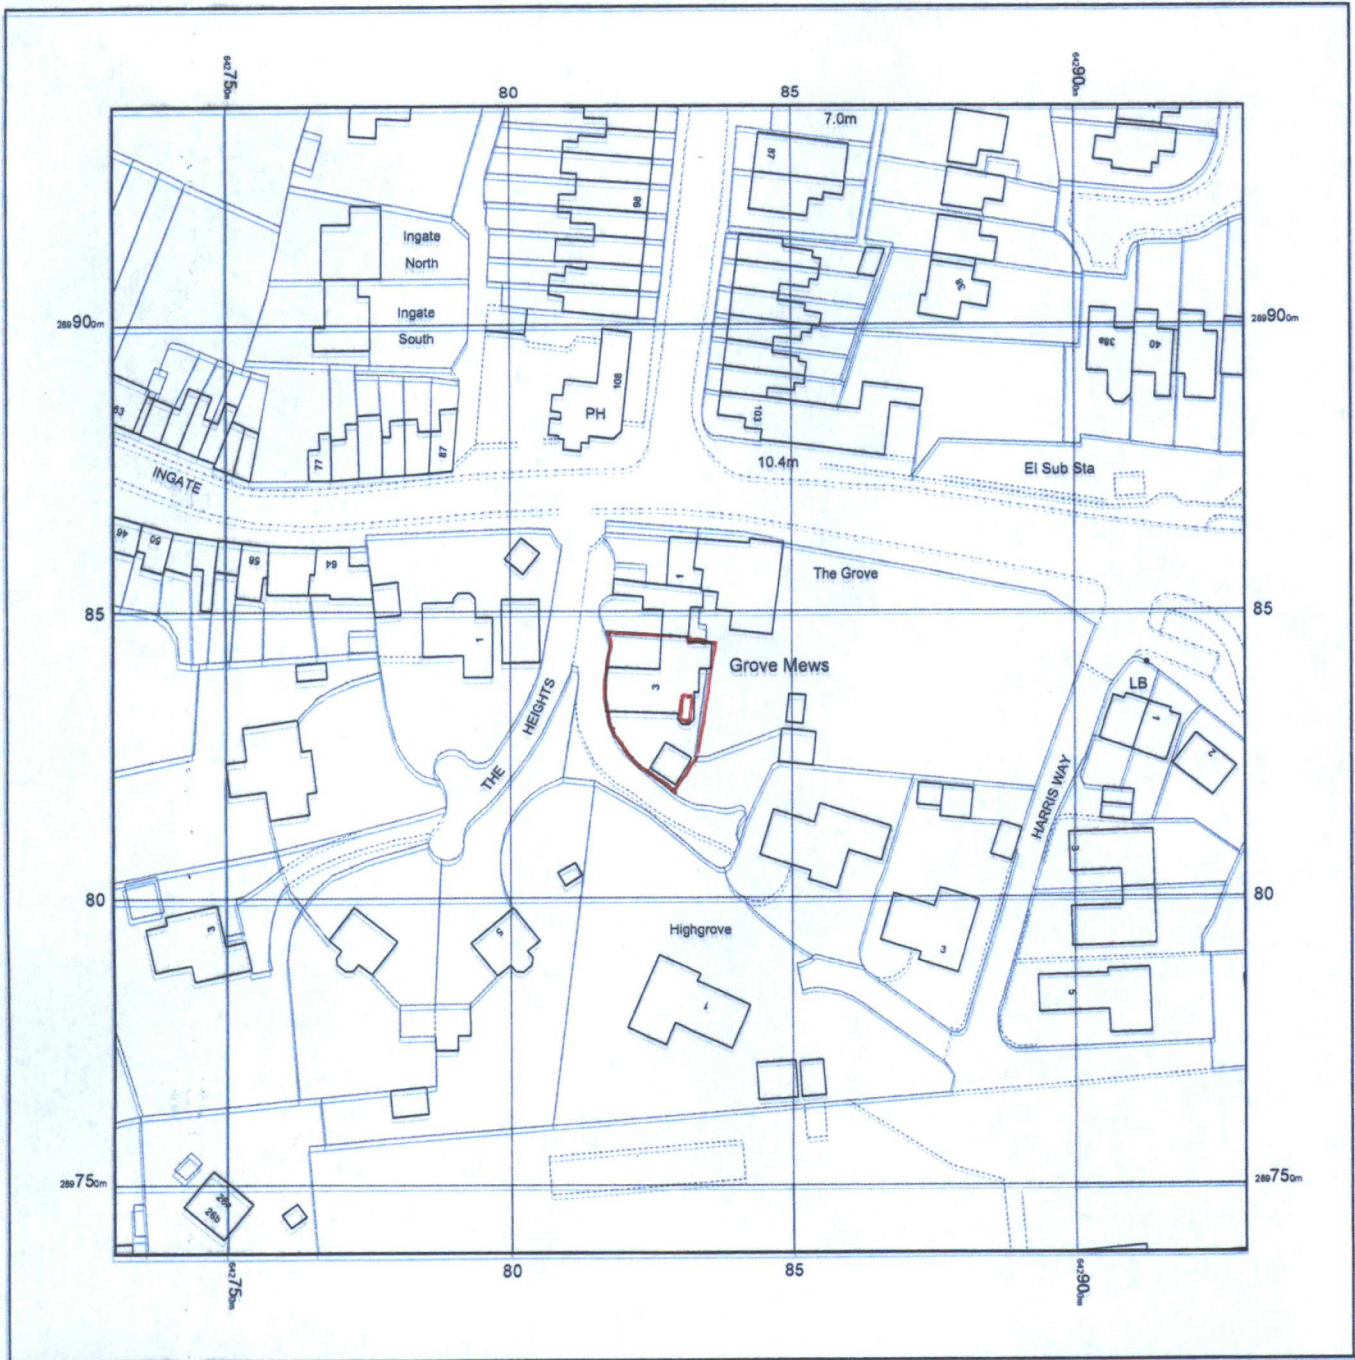

3, GROVE MEWS, INGATE, BECCLES, SUFFOLK, NR34 9RZ

Supplied by: www.ukmapcentre.com
Serial No: 274730
Centre Coordinates: 642830,289838
Production Date: 06/11/2023 14:42:38

© Crown copyright and database rights 2023 Ordnance Survey 100048957. The representation of road, track or path is no evidence of a boundary or right of way. The representation of features as lines is no evidence of a property boundary.

0m 1cm = 12.5m 62.5m
Scale 1:1250