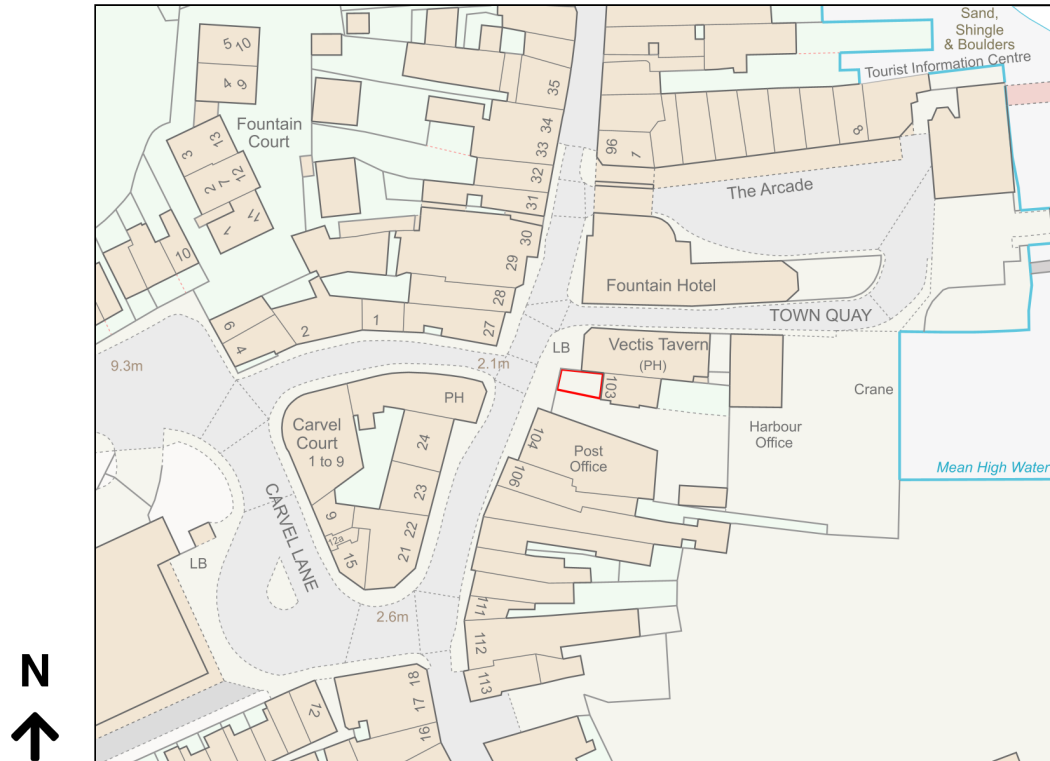

Location Plan

Site Address: 103a, High Street, Cowes, PO31 7AT

Date Produced: 20-Nov-2023

Scale: 1:1250 @A4

Planning Portal Reference: PP-12606292v1