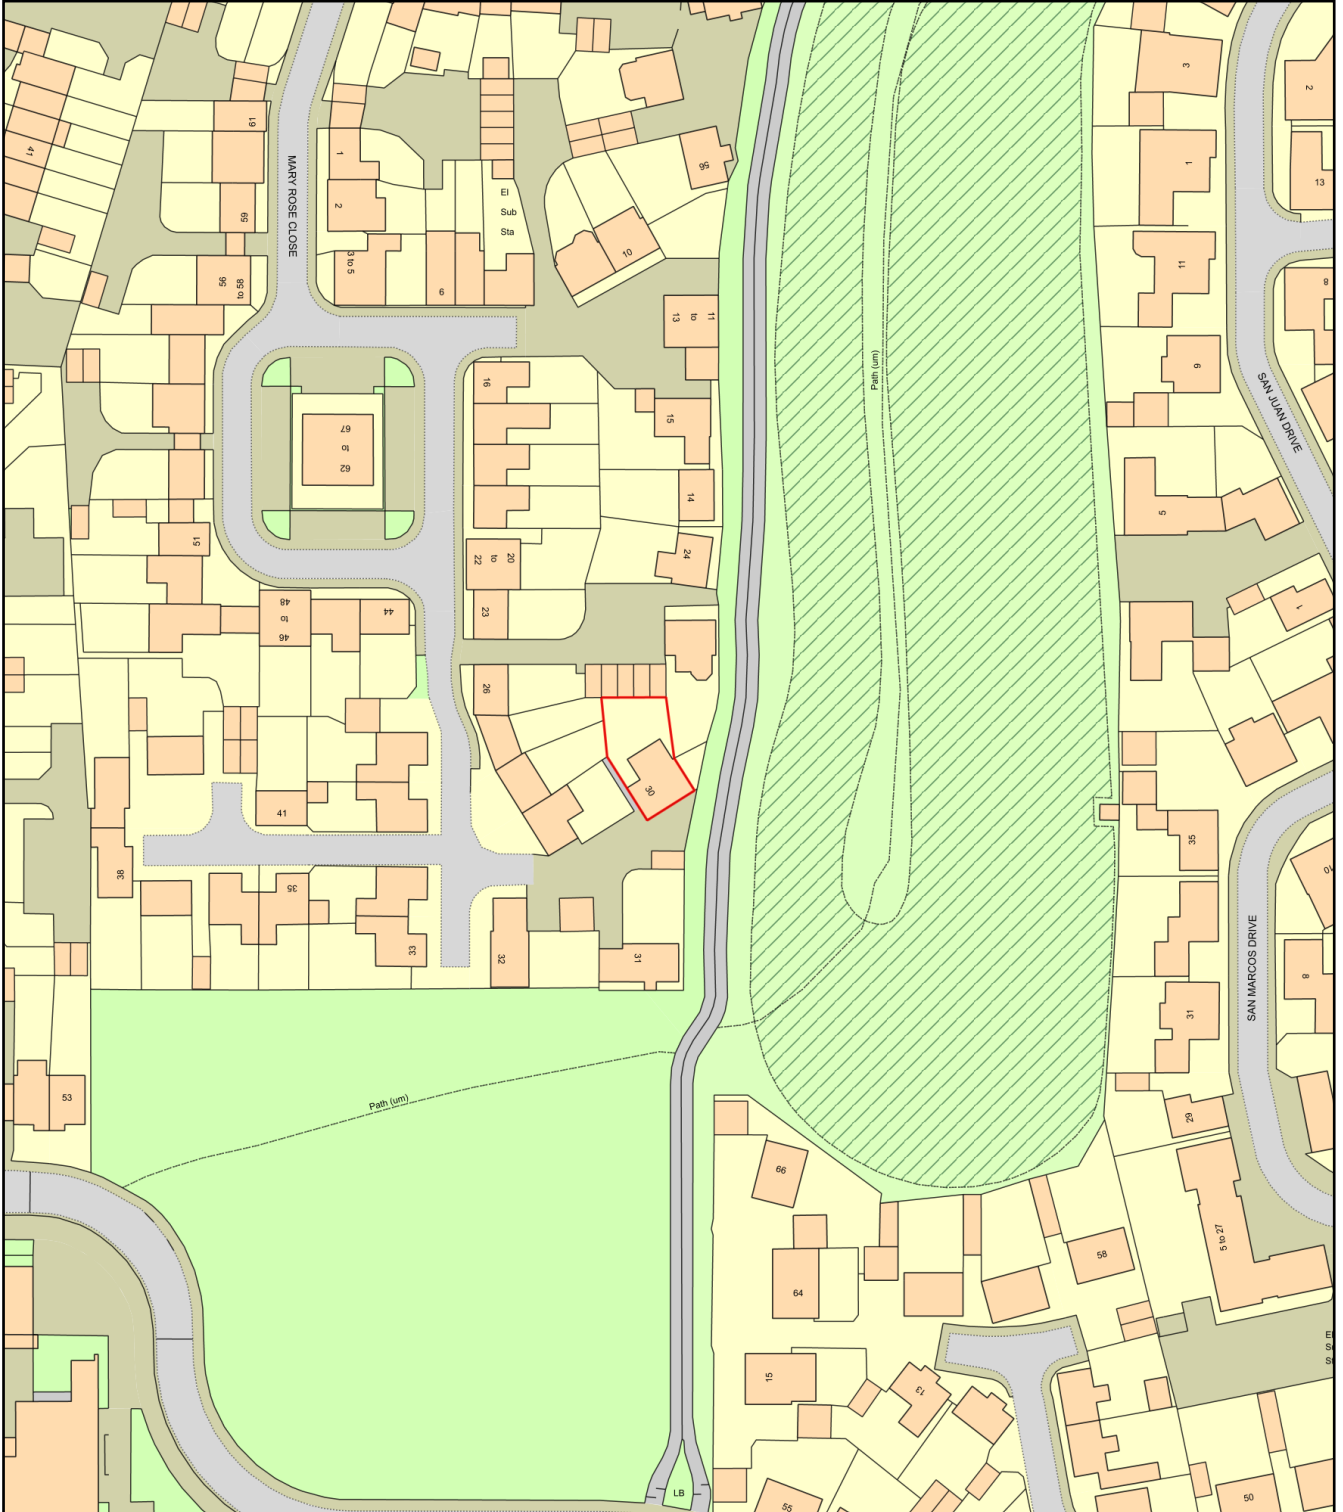

Location Plan - Location Plan

Plan Produced for: R Pacitto
Date Produced: 24 Jan 2024
Plan Reference Number: TQRQM24024113357794
Scale: 1:1250 @ A4