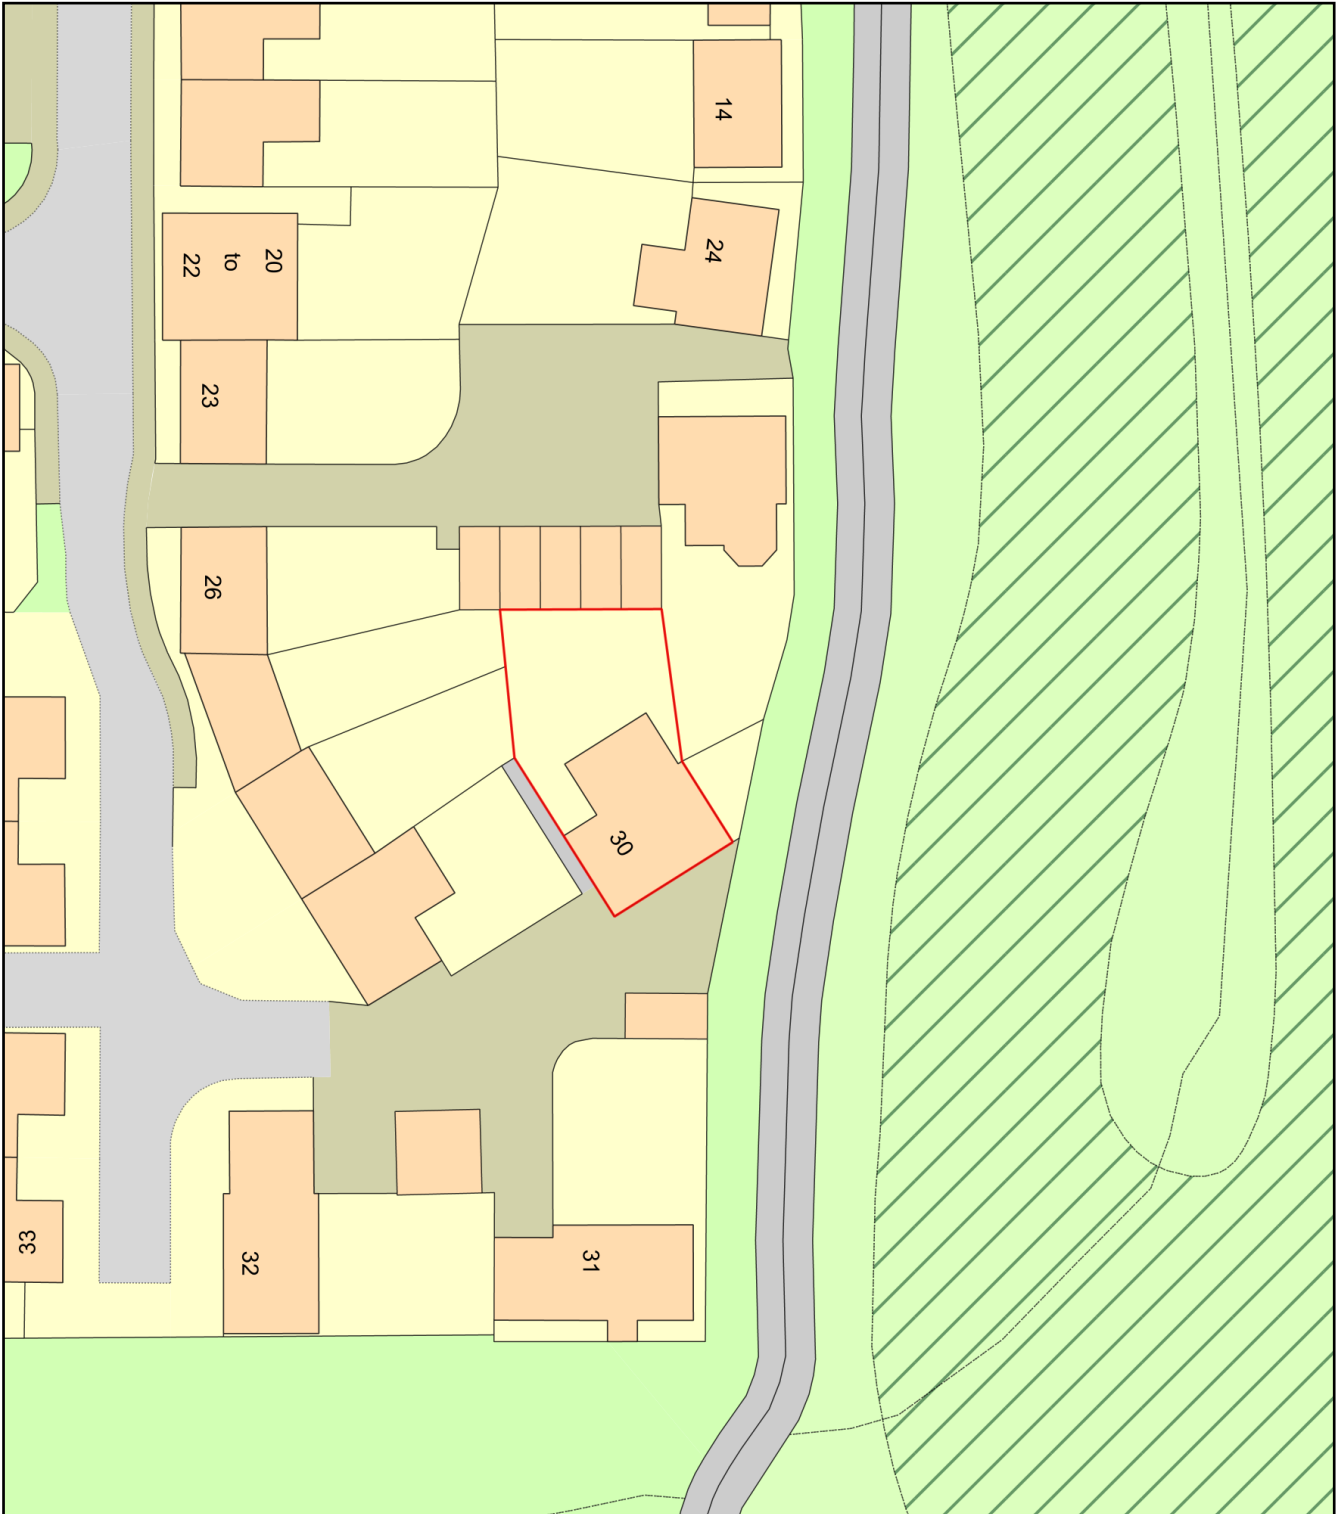

Site Plan 30 Mary Rose Close

Plan Produced for: R Pacitto

Date Produced: 24 Jan 2024

Plan Reference Number: TQRQM24024115254545

Scale: 1:500 @ A4