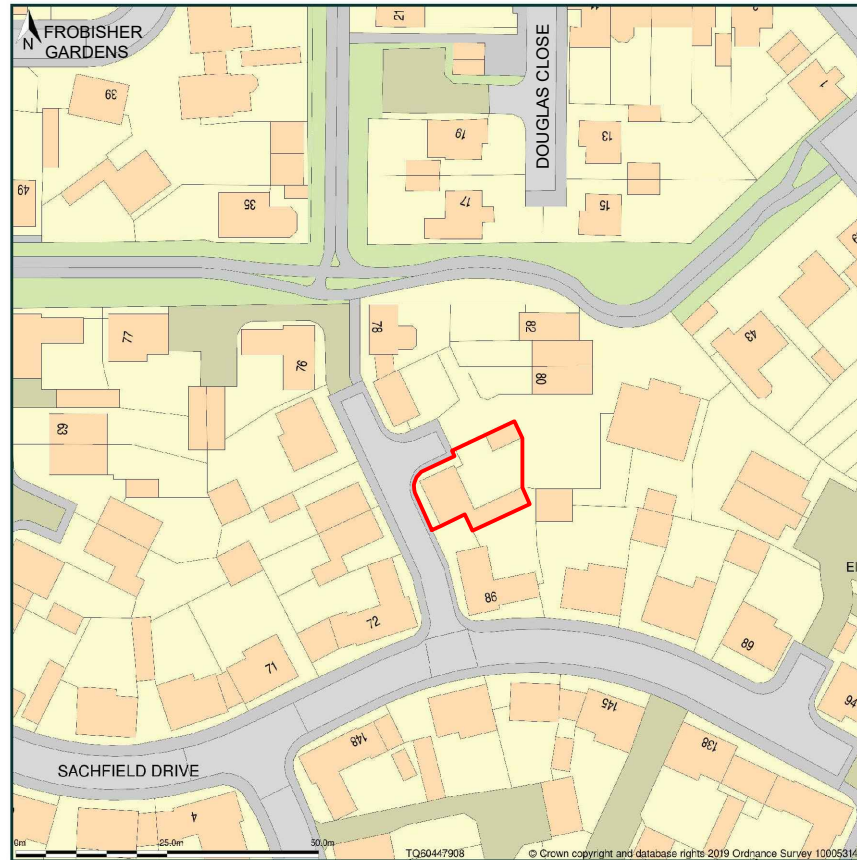

85, Sachfield Drive, Chafford Hundred, Grays, Thurrock, RM16 6QW

LOCATION PLAN  
SCALE 1:1250@A4