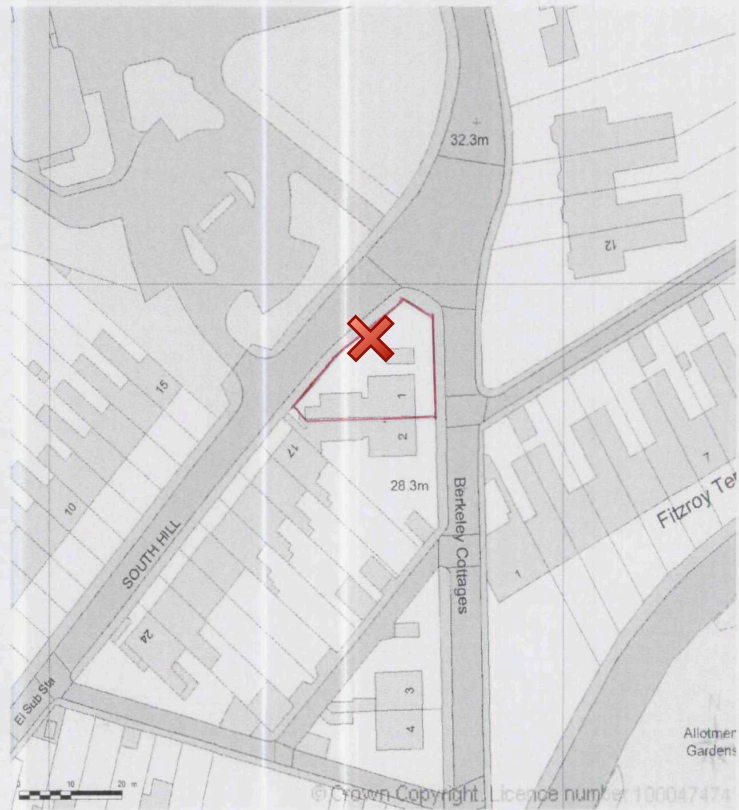

SITE LOCATION PLAN

AREA 2 HA

SCALE: 1:1250 on A4

CENTRE COORDINATES: 246163 , 55178

Supplied by Streetwise Maps Ltd

www.streetwise.net

Licence No: 100047474

1 Berkeley Cottage,
Collingwood Road.
P415AT