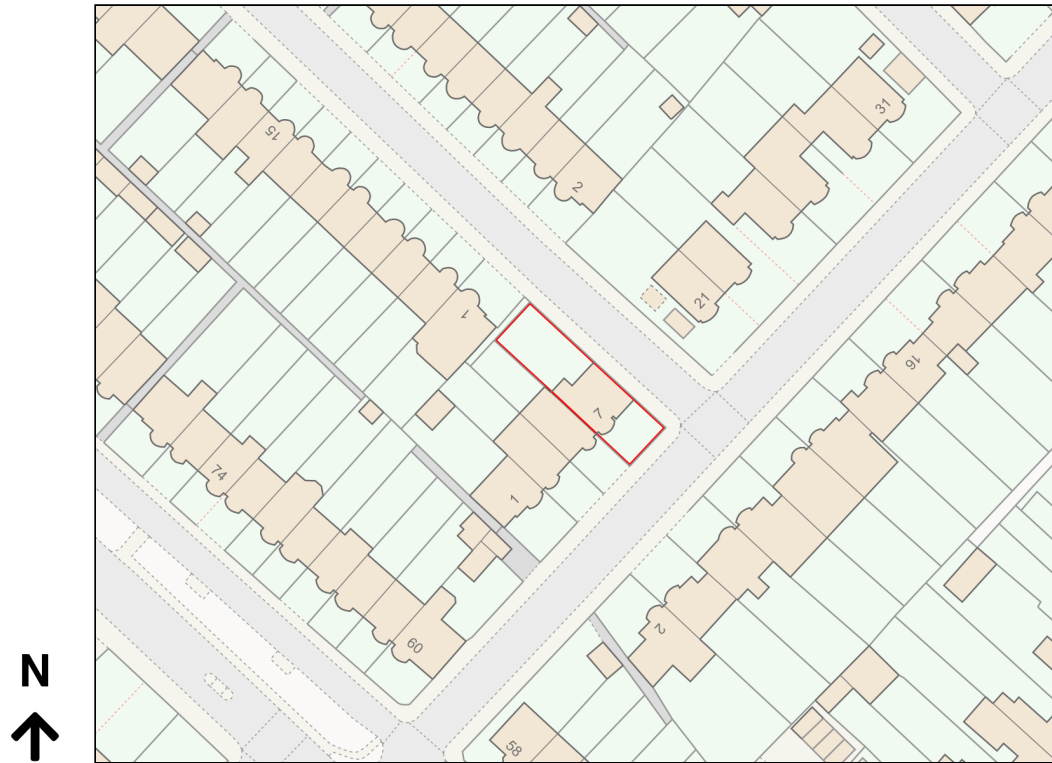

Location Plan

Site Address: 7, Southern Avenue, South Norwood, London, SE25 4BT

Date Produced: 04-Feb-2024

Scale: 1:1250 @A4

Planning Portal Reference: PP-12779328v1