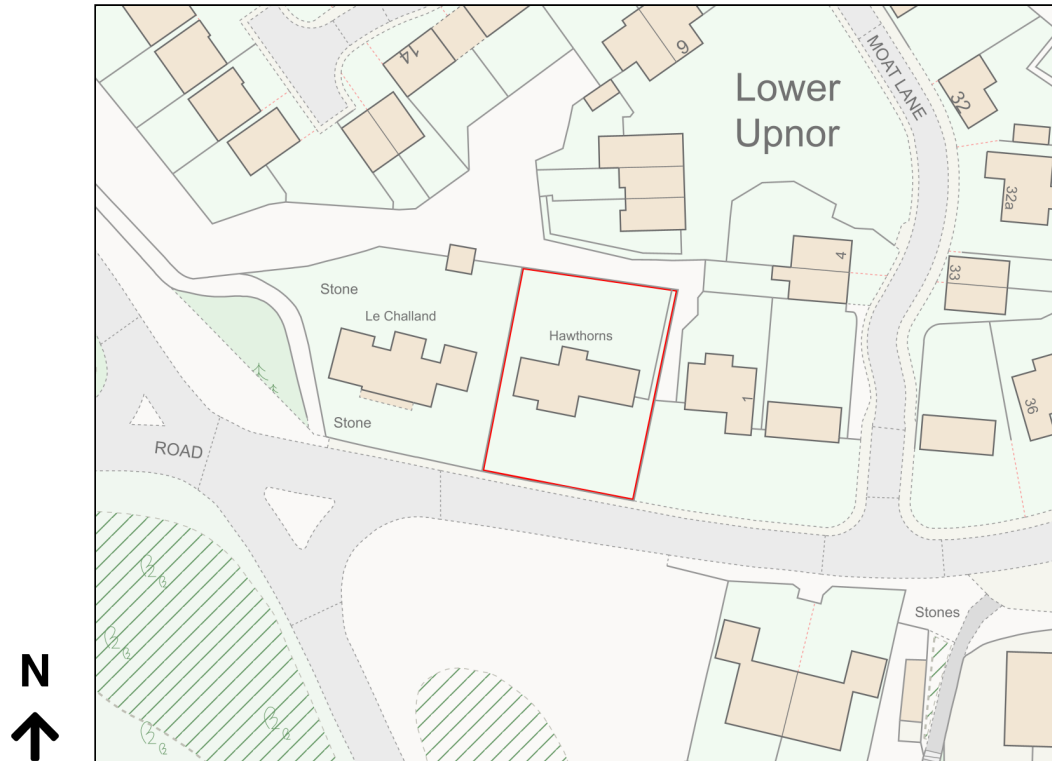

# Location Plan

Site Address: Hawthorns, Upnor Road, Upnor, Rochester, ME2 4UP

Date Produced: 07-Feb-2024

Scale: 1:1250 @A4

Planning Portal Reference: PP-12781656v1