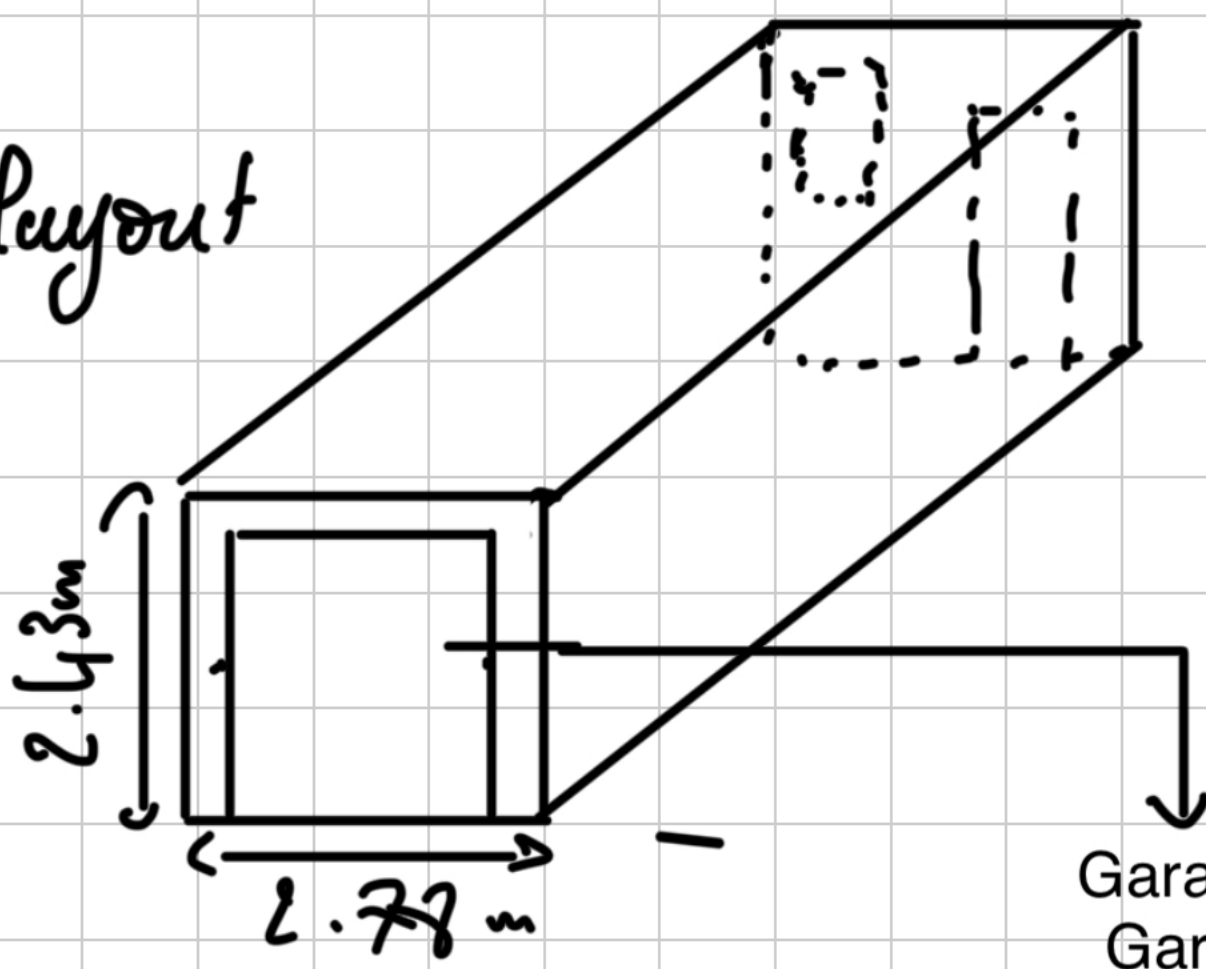

Current layout

Garage Door elevation: 0m
Garage door height :2.22
Garage door width:2.15

1: 100 (1m → 1cm)
1m

Planned layout

Window elevation: 0.92
Window height :1.3
Window width:2.15

1: 100 (1m → 1cm)
1m