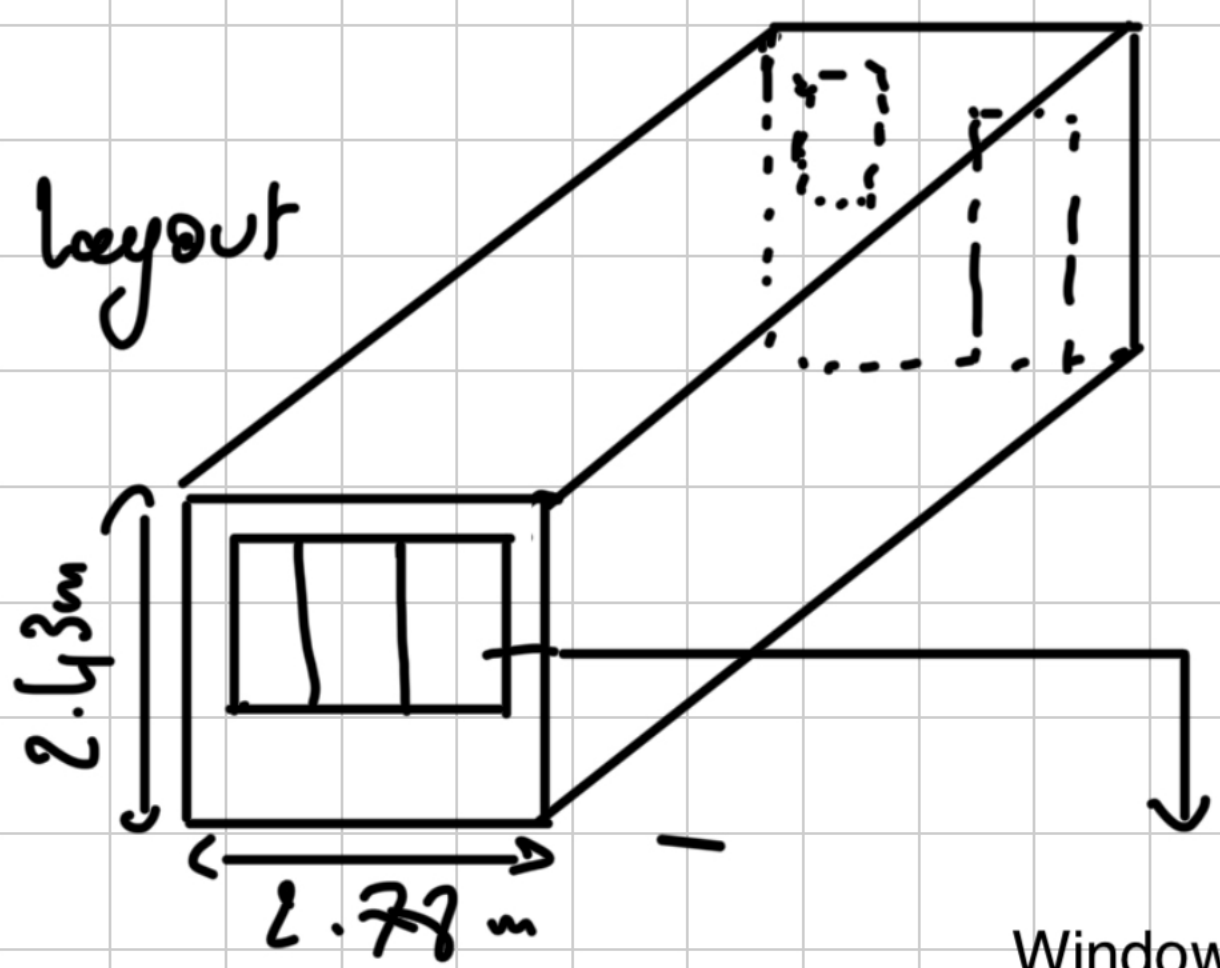

Current layout

Garage Door elevation: 0m
Garage door height :2.22
Garage door width:2.15

1: 100 (1m → 1cm)
1m

Planned layout

Window elevation: 0.92
Window height :1.3
Window width:2.15

1: 100 (1m → 1cm)
1m