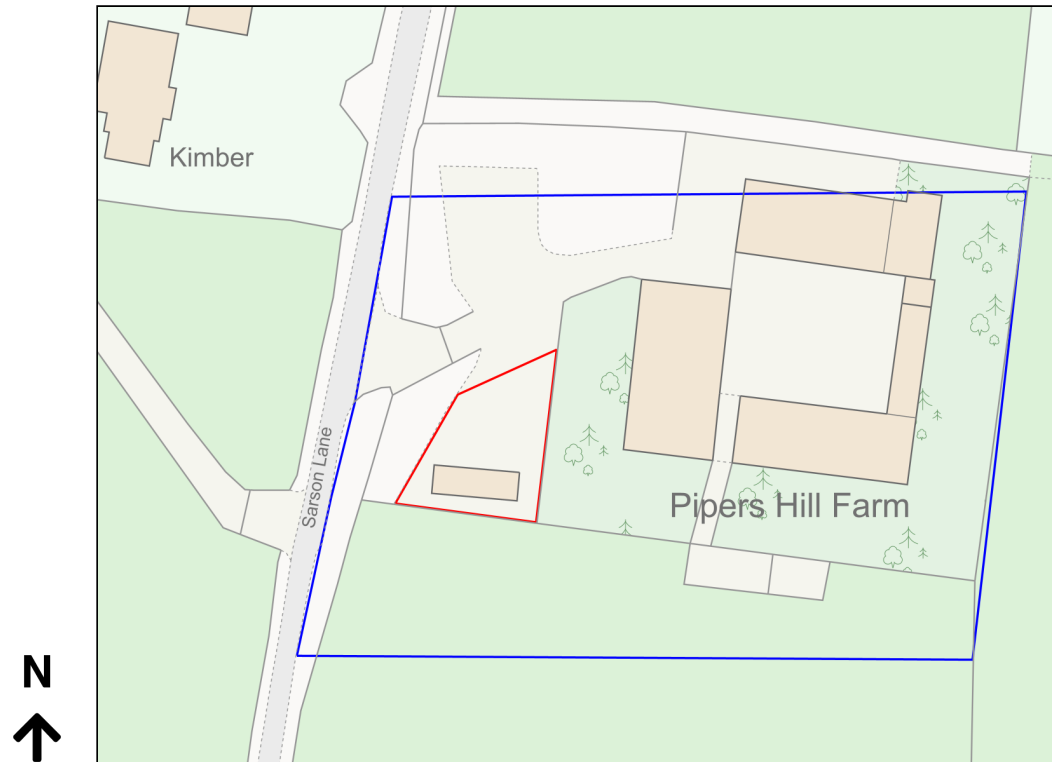

Location Plan

Site Address: Easting: 430826 Northing: 145767

Date Produced: 06-Feb-2024

Scale: 1:1250 @A4

Planning Portal Reference: PP-12772505v1