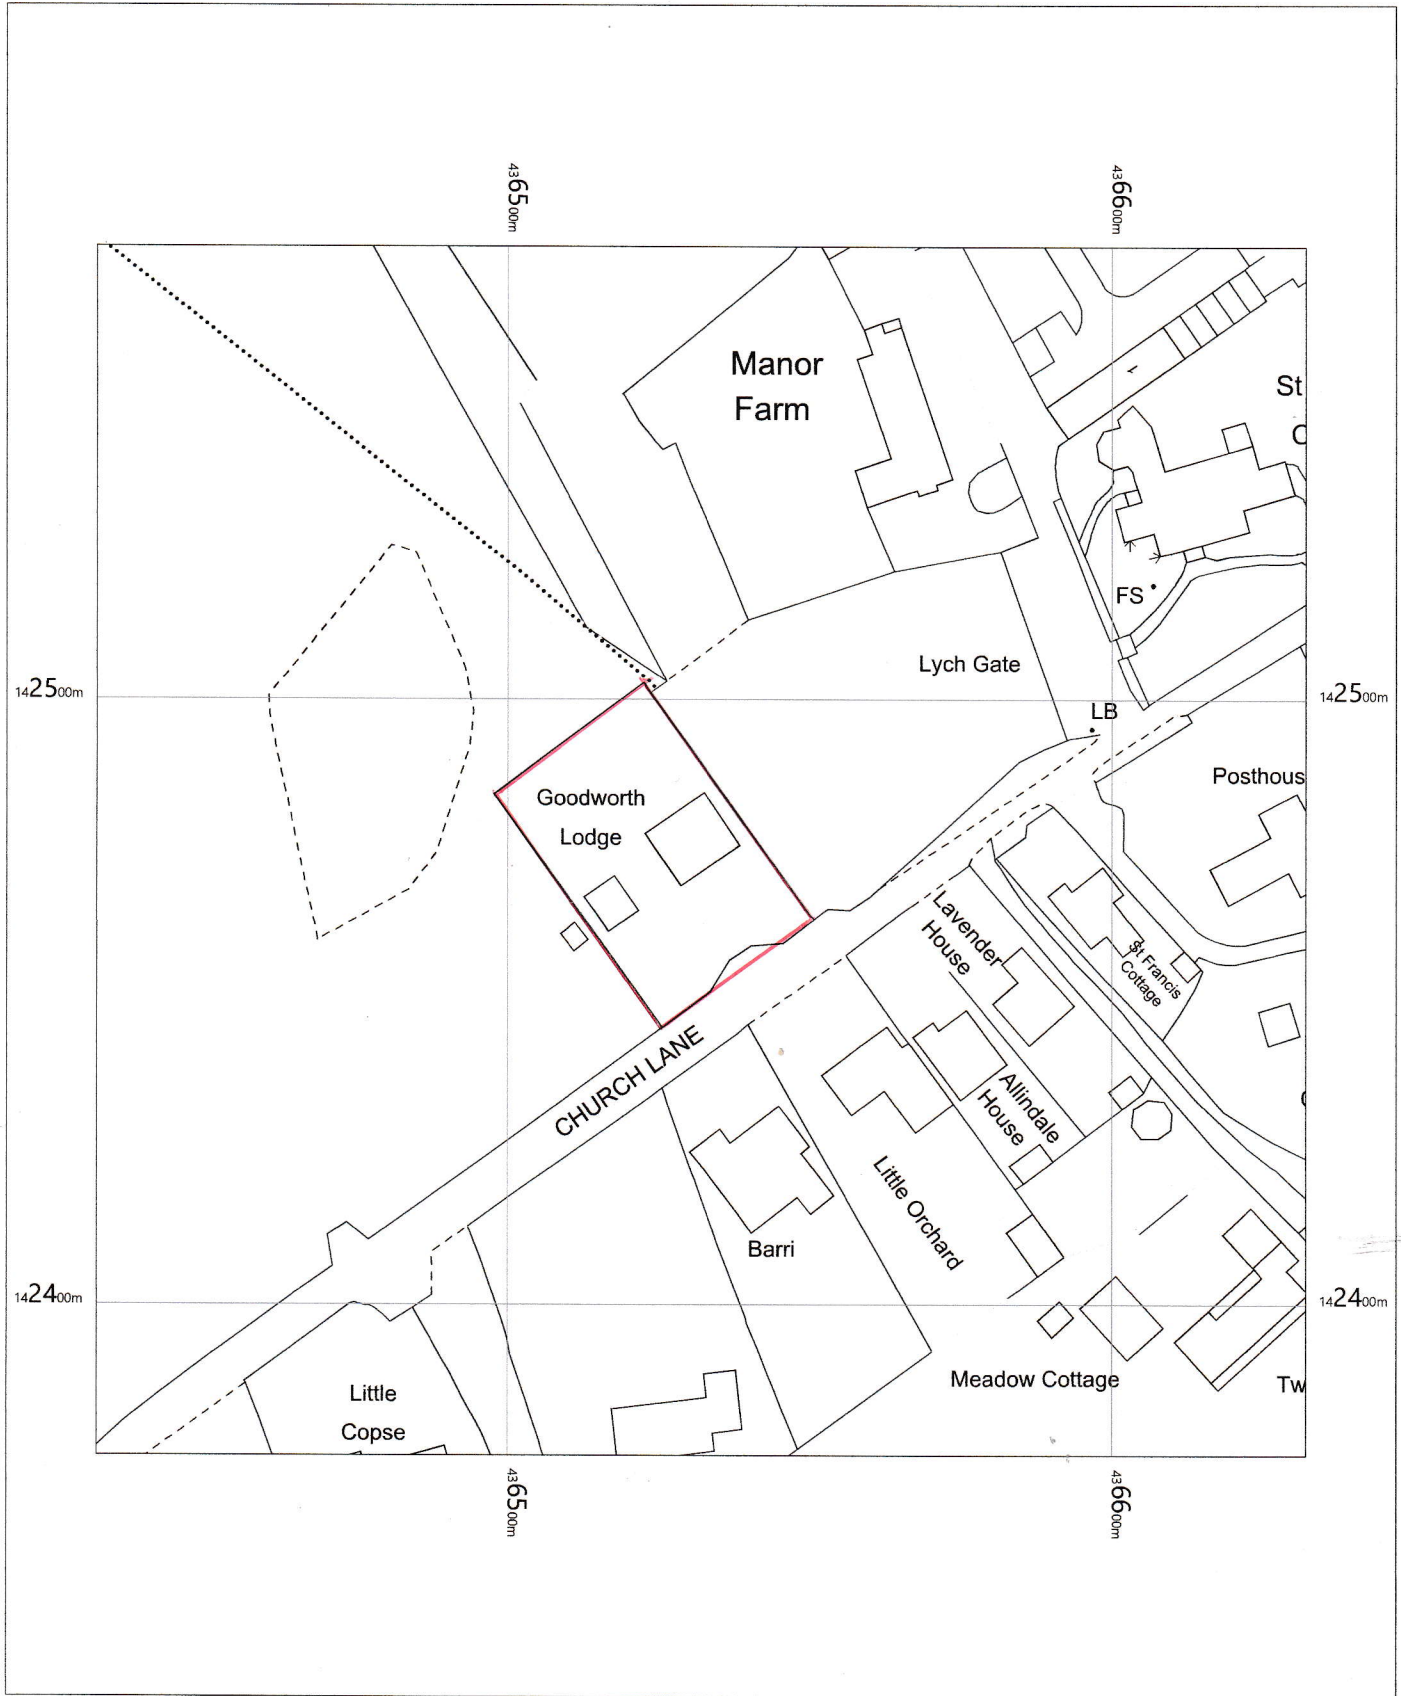

Goodworth Lodge, Church Lane, SP11 7HL

Goodworth Lodge
Church Lane,
Andover,
Goodworth Clatford,
Hampshire
SP11 7HL

OS MasterMap 1250/2500/10000 scale
Wednesday, March 24, 2021, ID: MPMBW-00948936
www.blackwellmapping.co.uk

1:1250 scale print at A4, Centre: 436532 E, 142475 N

©Crown Copyright Ordnance Survey. Licence no. 100041041

BLACKWELL'S
MAPPING SERVICES
PERSONAL & PROFESSIONAL MAPPING
www.blackwellmapping.co.uk

TEL: 0800 151 2612
maps@blackwell.co.uk