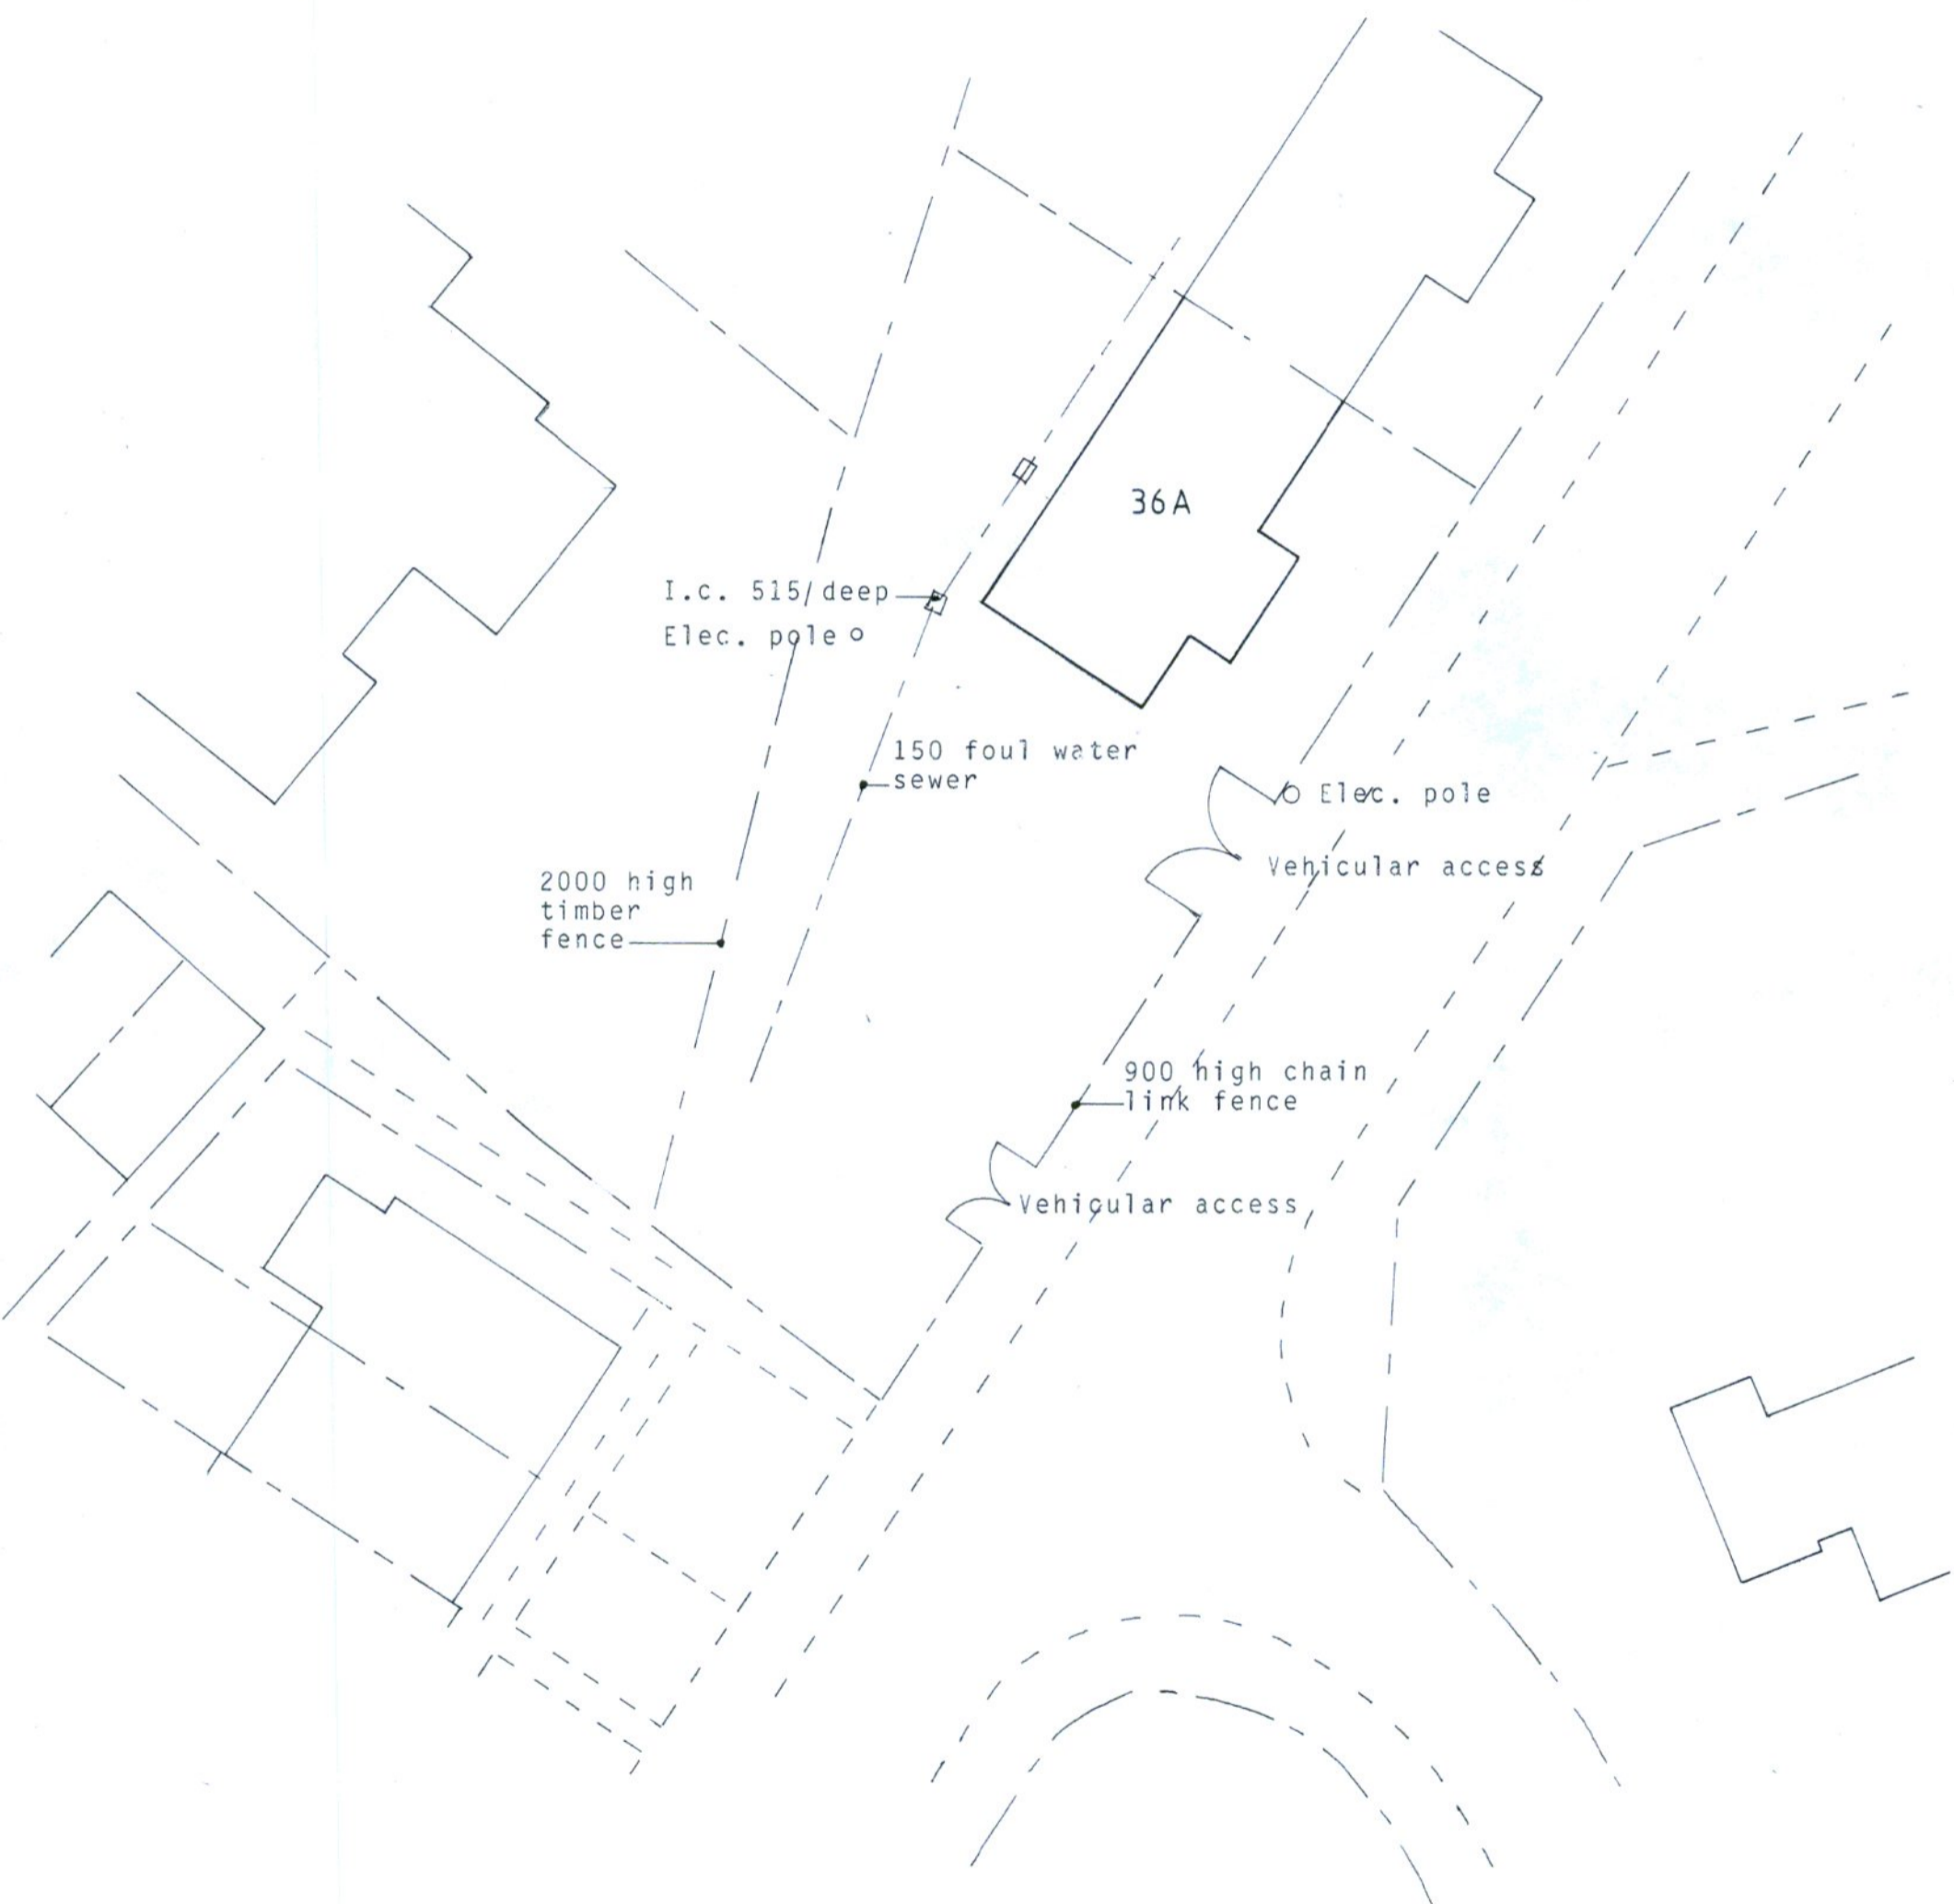

# EXISTING SURVEY

South Gloucestershire Council  
Business Support - 7  
19 JAN 2024  
Received

Block Plan 1:200