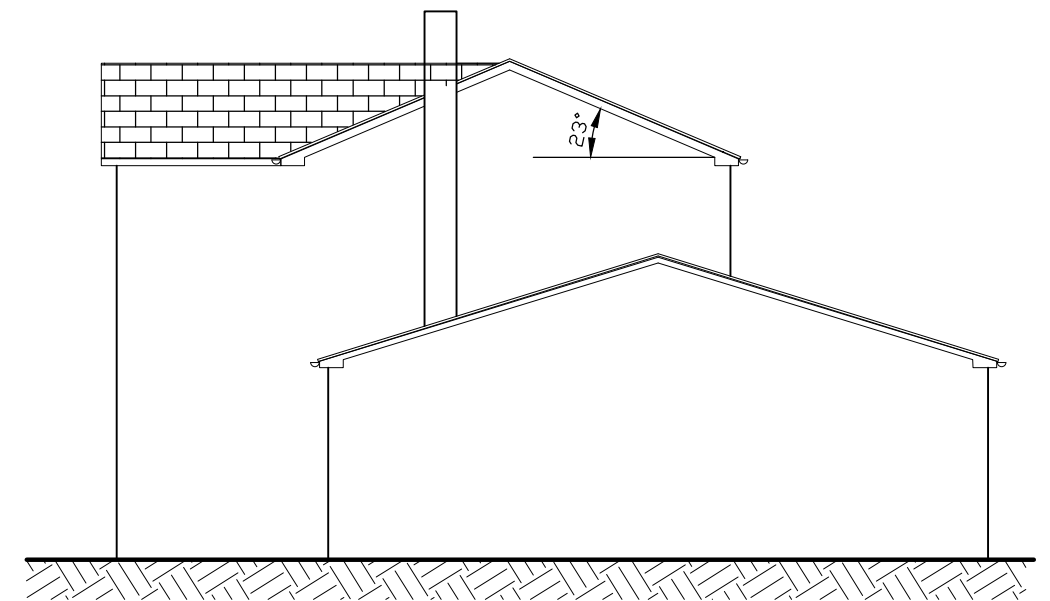

West Elevation

South Elevation

North Elevation

East Elevation

Location: 6 Old Aust Road
Almondsbury Bristol BS32 4HJ

Issue: Planning Date: 05.02.2024
Drawn by: JL Scale: 1: 100@A3
Dwg No: 002 Existing Elevations
Revisions: