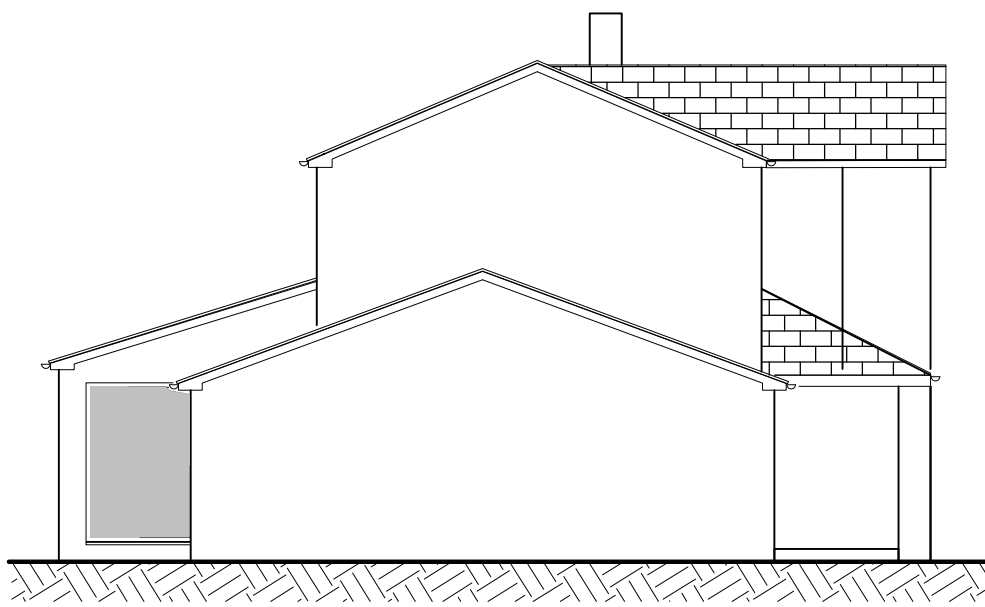

West Elevation

South Elevation

North Elevation

East Elevation

Location: 6 Old Aust Road
Almondsbury Bristol BS32 4HJ

Issue: Planning Date: 05.02.2024
Drawn by: JL Scale: 1: 100@A3
Dwg No: 002 Existing Elevations
Revisions: