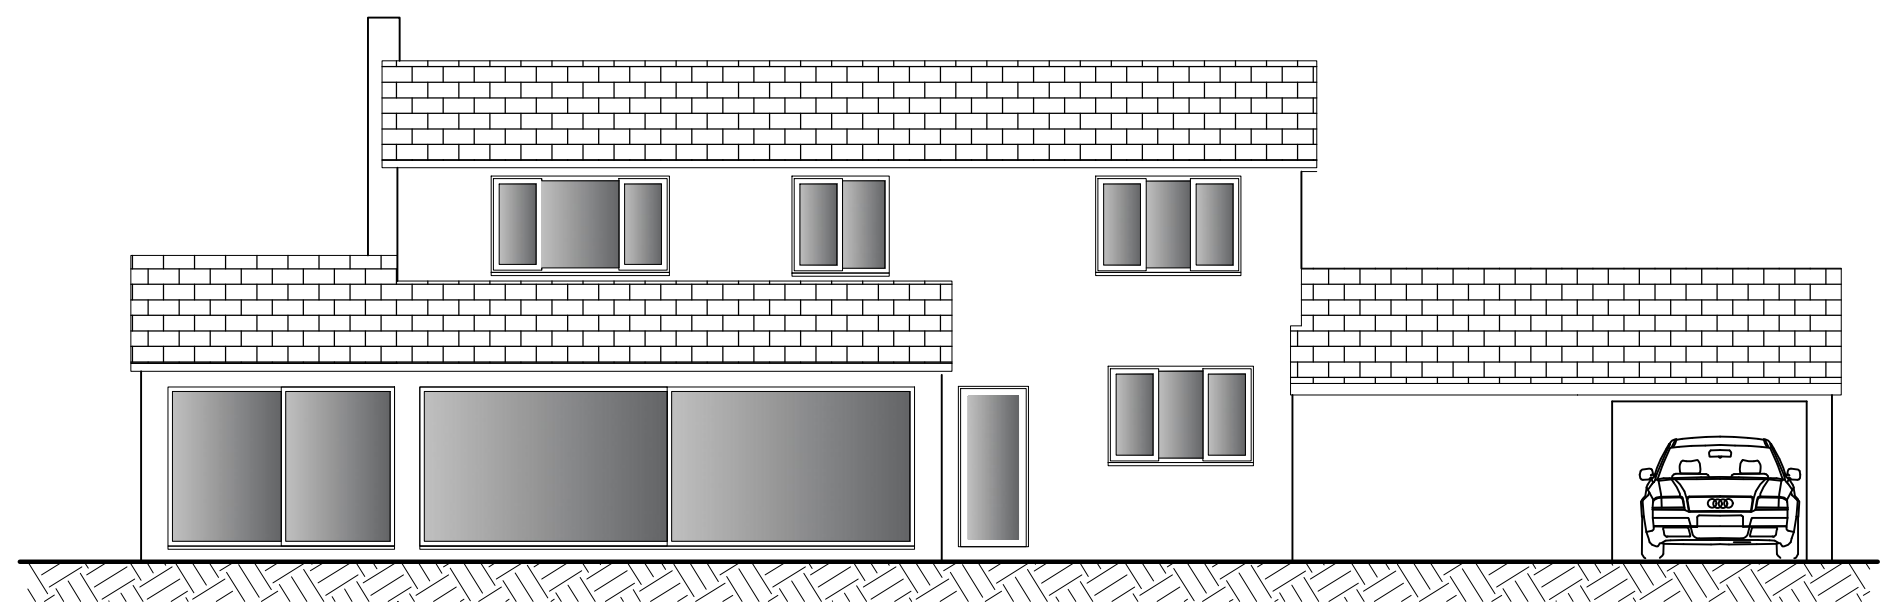

West Elevation

South Elevation

North Elevation

East Elevation

Location: 6 Old Aust Road
Almondsbury Bristol BS32 4HJ

Issue: Planning Date: 05.02.2024
Drawn by: JL Scale: 1: 100@A3
Dwg No: 002 Existing Elevations
Revisions: