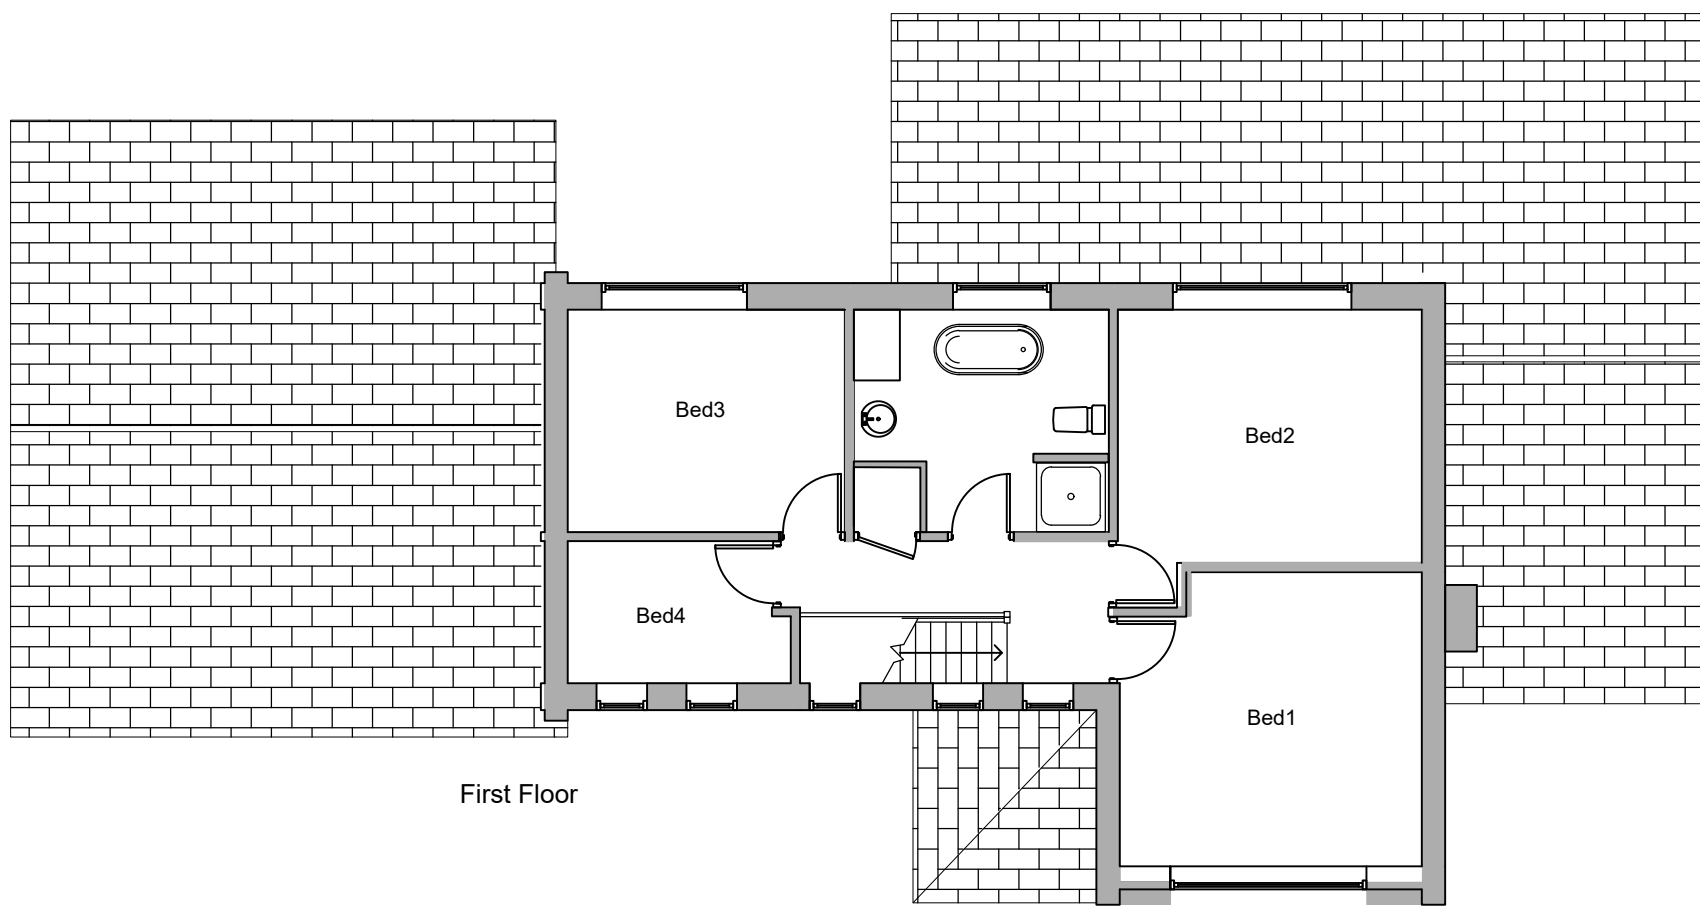

Ground Floor

First Floor

Location: 6 Old Aust Road
Almondsbury Bristol BS32 4HJ

Issue: Planning Date: 05.02.2024
Drawn by: JL Scale: 1: 100@A3

Dwg No: 001 Existing Floor Plans

Revisions:

t : 0117 2591059
m : 0789 0179546
e : julian@jfl-planning.com