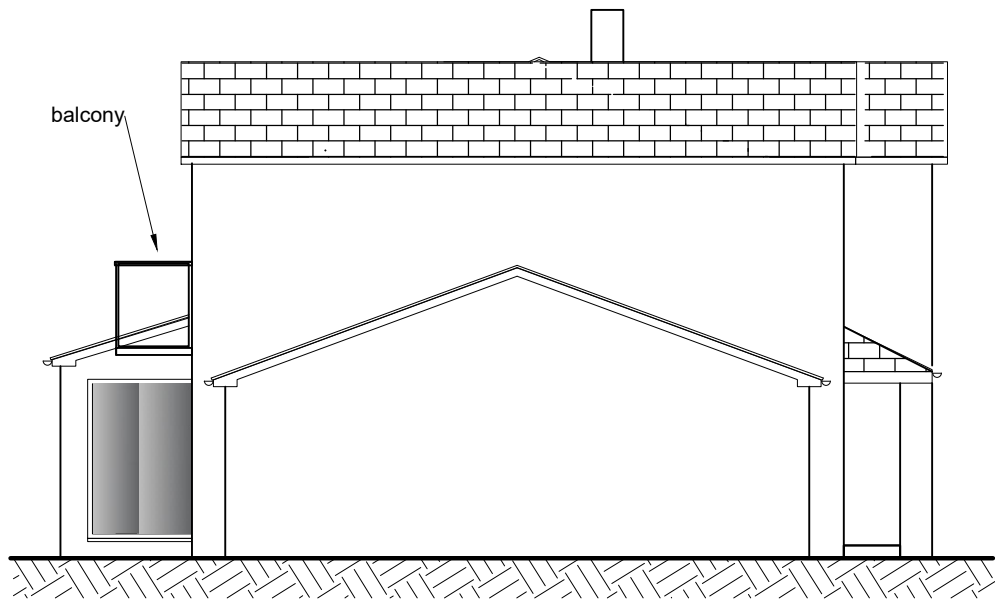

West Elevation

South Elevation

North Elevation

East Elevation

Location: 6 Old Aust Road
Almondsbury Bristol BS32 4HJ

Issue: Planning Date: 05.02.2024

Drawn by: JL Scale: 1: 100@A3

Dwg No: 004 Proposed Elevations