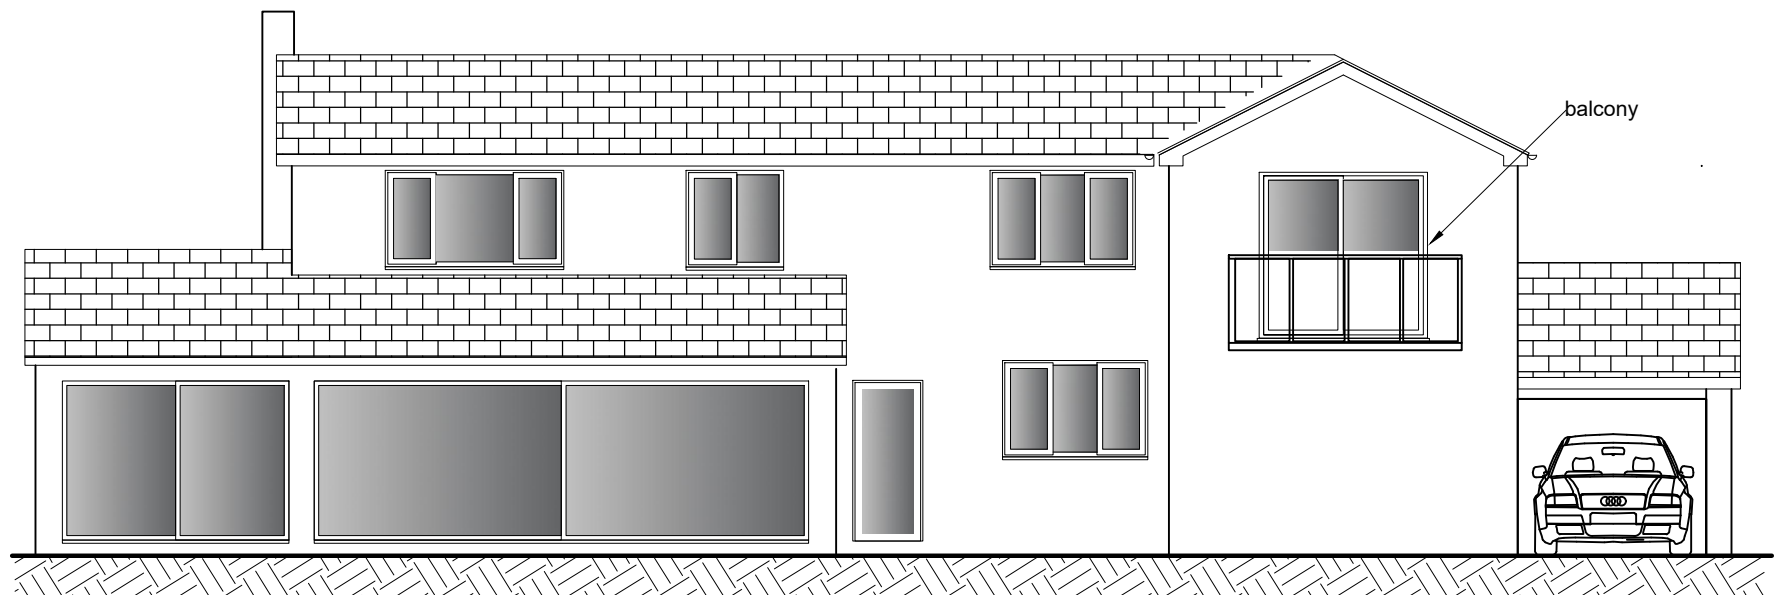

West Elevation

South Elevation

North Elevation

East Elevation

Location: 6 Old Aust Road
Almondsbury Bristol BS32 4HJ

Issue: Planning Date: 05.02.2024

Drawn by: JL Scale: 1: 100@A3

Dwg No: 004 Proposed Elevations