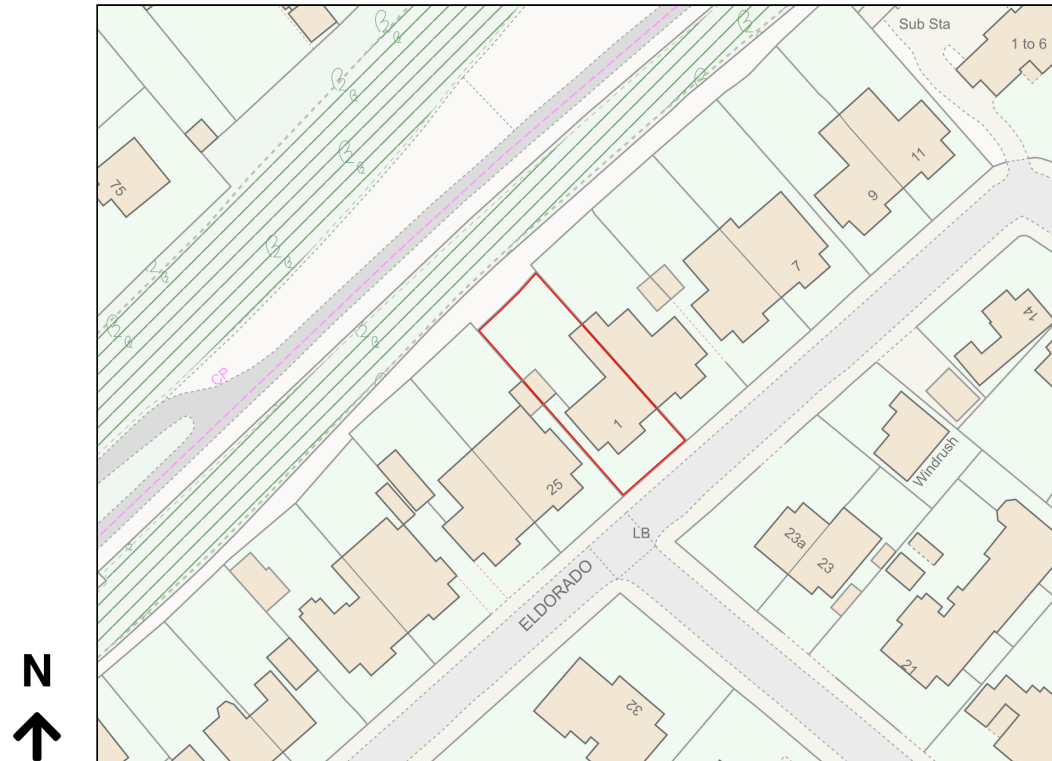

Location Plan

Site Address: 1, Eldorado Crescent, Cheltenham, GL50 2PY

Date Produced: 06-Feb-2024

Scale: 1:1250 @A4

Planning Portal Reference: PP-12783549v1