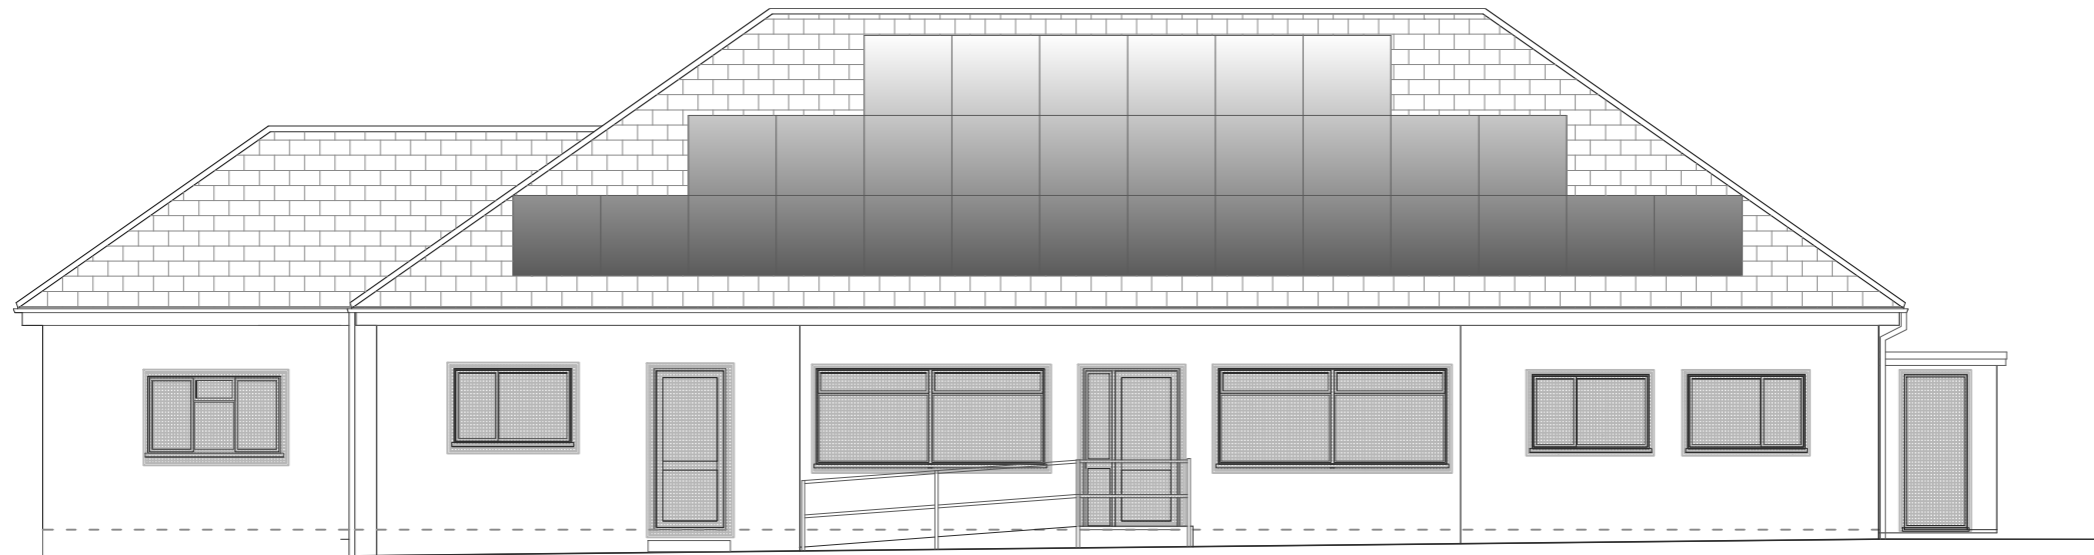

all doors and windows have existing security shutters as shown on south elevation

WEST

SOUTH

(with security shutters shown)

PROJECT: **Extensions and Alterations**
SITE: **Prestbury Pavilion, Prestbury Rd
Cheltenham, GL52 3LP**
DRG. TITLE: **Elevations S & W - existing**
SCALE: **1:100 @ A3**
DATE: **October 2023**
DRG. NO.: **2286.07**