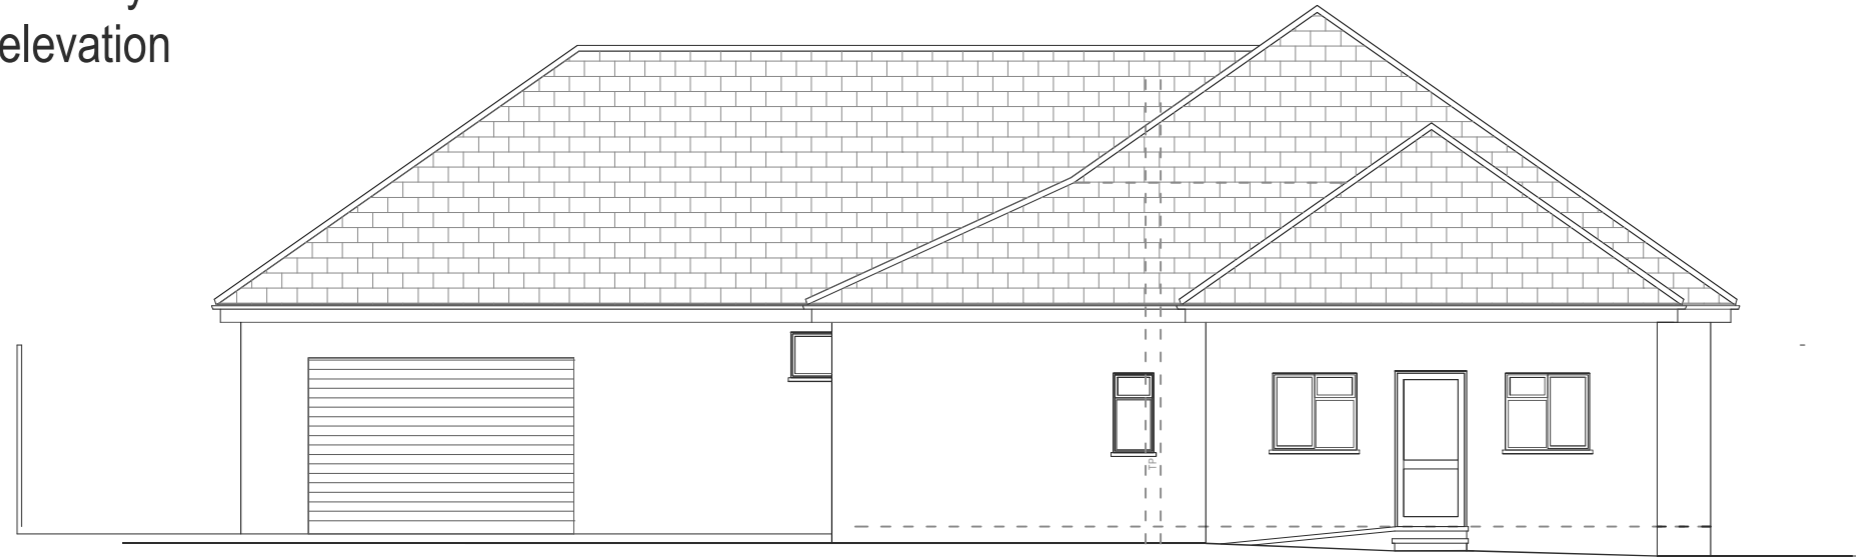

all doors and windows have existing security shutters as shown on south elevation

WEST

SOUTH

(with security shutters shown)

PROJECT: **Extensions and Alterations**
SITE: **Prestbury Pavilion, Prestbury Rd
Cheltenham, GL52 3LP**
DRG. TITLE: **Elevations S & W - existing**
SCALE: **1:100 @ A3**
DATE: **October 2023**
DRG. NO.: **2286.07**