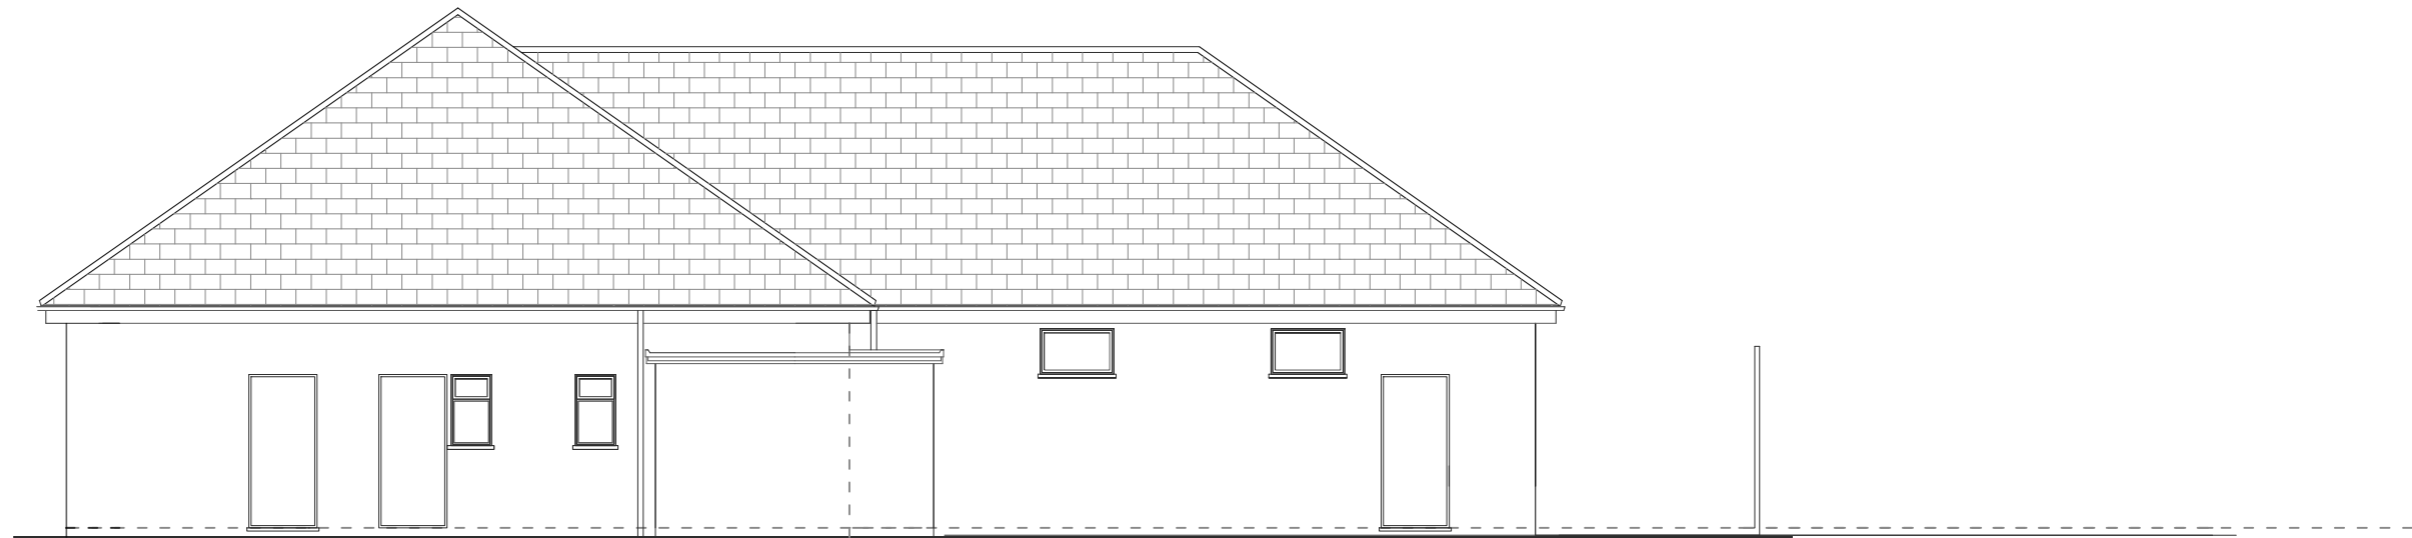

NORTH

all doors and windows have existing security shutters as shown on south elevation

EAST

PROJECT: **Extensions and Alterations**  
 SITE: **Prestbury Pavilion, Prestbury Rd**  
**Cheltenham, GL52 3LP**  
 DRG. TITLE: **Elevations N & E - existing**  
 SCALE: **1:100 @ A3**  
 DATE: **October 2023**  
 DRG. NO.: **2286.06**