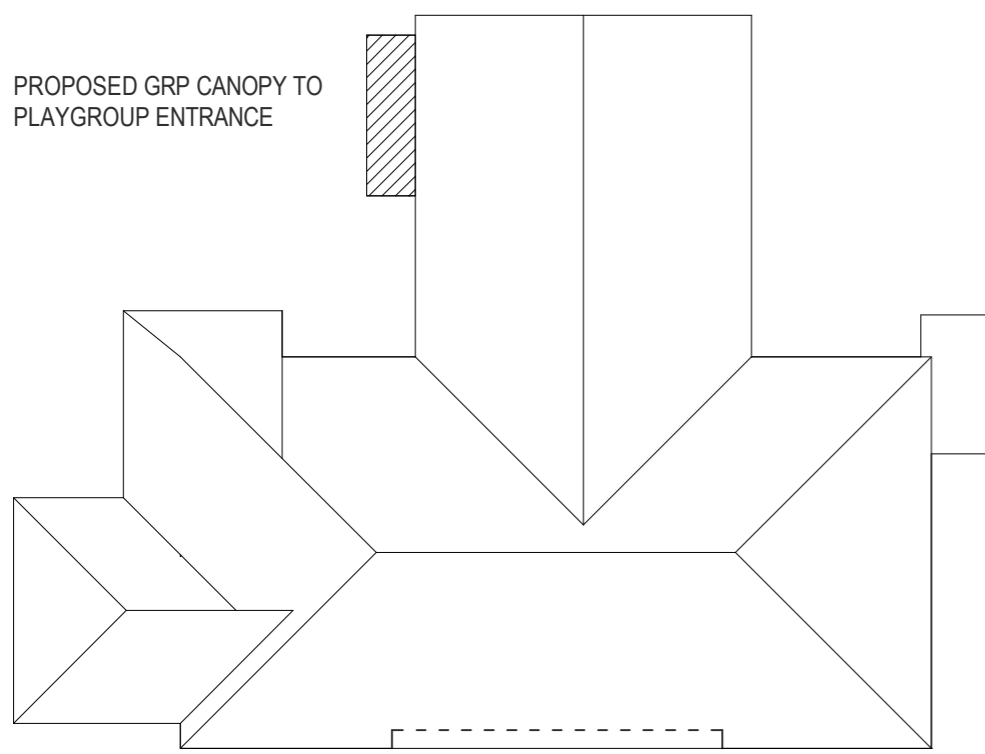

ROOF PLAN 1:200 existing

ROOF PLAN 1:200 proposed

0 1 2 3 4 5
scale - metres

© Crown copyright 2024 Ordnance Survey 100053143

Site Location Plan 1:1250

PROJECT: **Extensions and Alterations**
 SITE: **Prestbury Pavilion, Prestbury Rd**
Cheltenham, GL52 3LP
 DRG. TITLE: **Site Location and Roof Plans**
 SCALE: **1:1250/ 200 @ A3**
 DATE: **October 2023**
 DRG. NO.: **2286.01B**