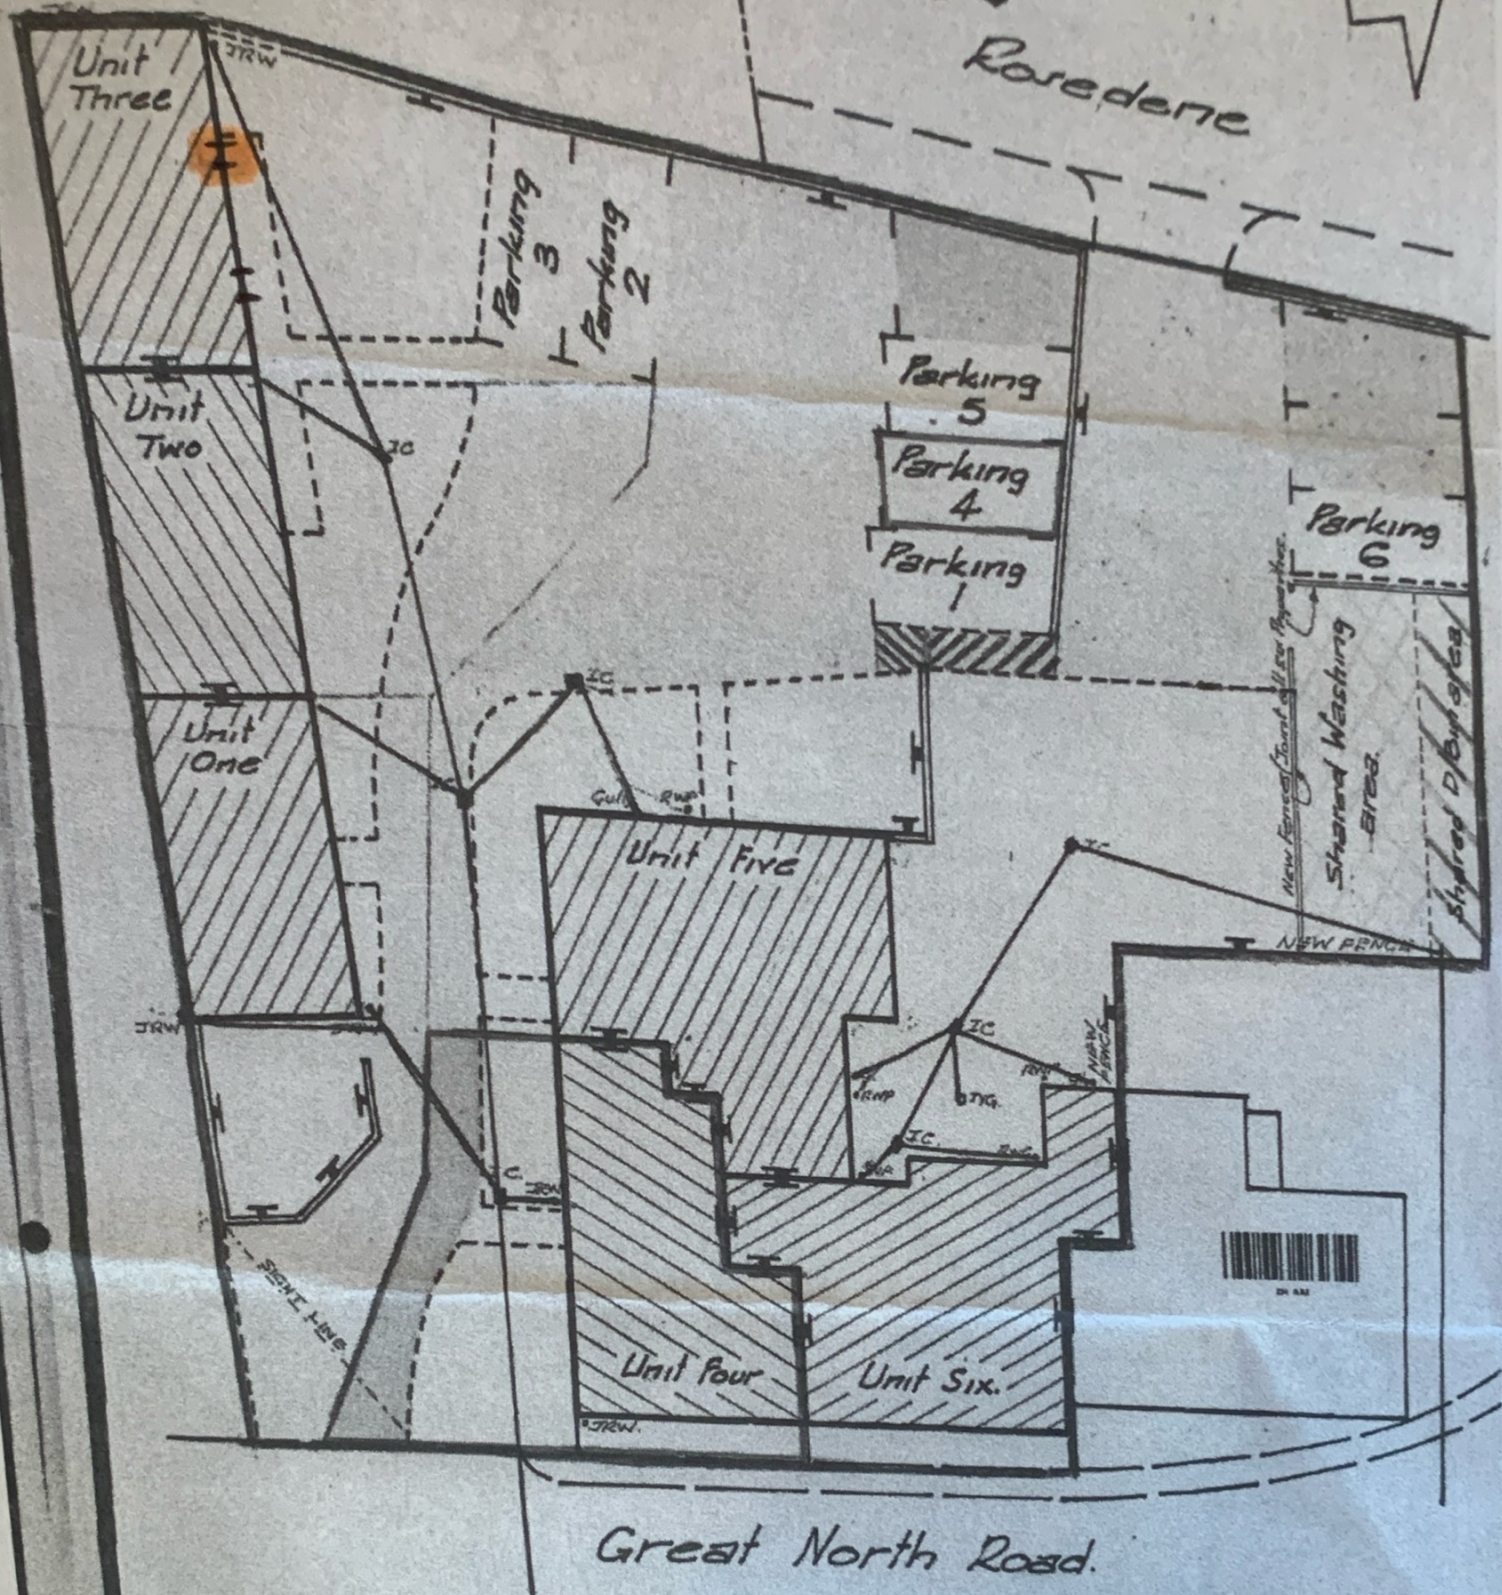

# Plan Referred To

Scale: 1:200

Area edged Red, 162  
Sq. mtrs. or thereabouts.

M.T. Loukes. a.f.s.  
43, Carr Bank Lane  
Sheffield, S11 7FB.