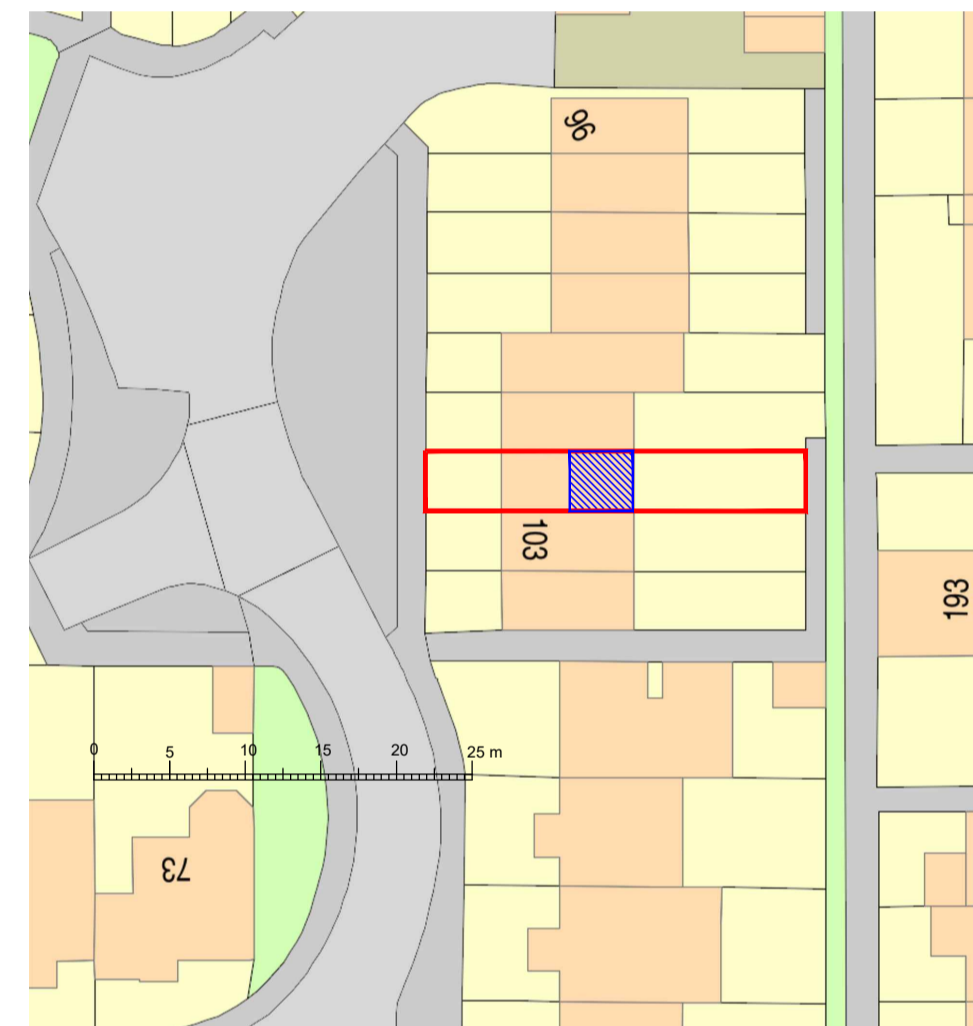

NOTES:
Copyright Robert Blake Designs. This drawing shall not be copied in whole or part without the written permission of Robert Blake Designs

Location Plan
(Site outlined in Red)
(Scale = 1:1250)

Block Plan
(Proposal outlined and shaded in Blue)
(Scale = 1:500)