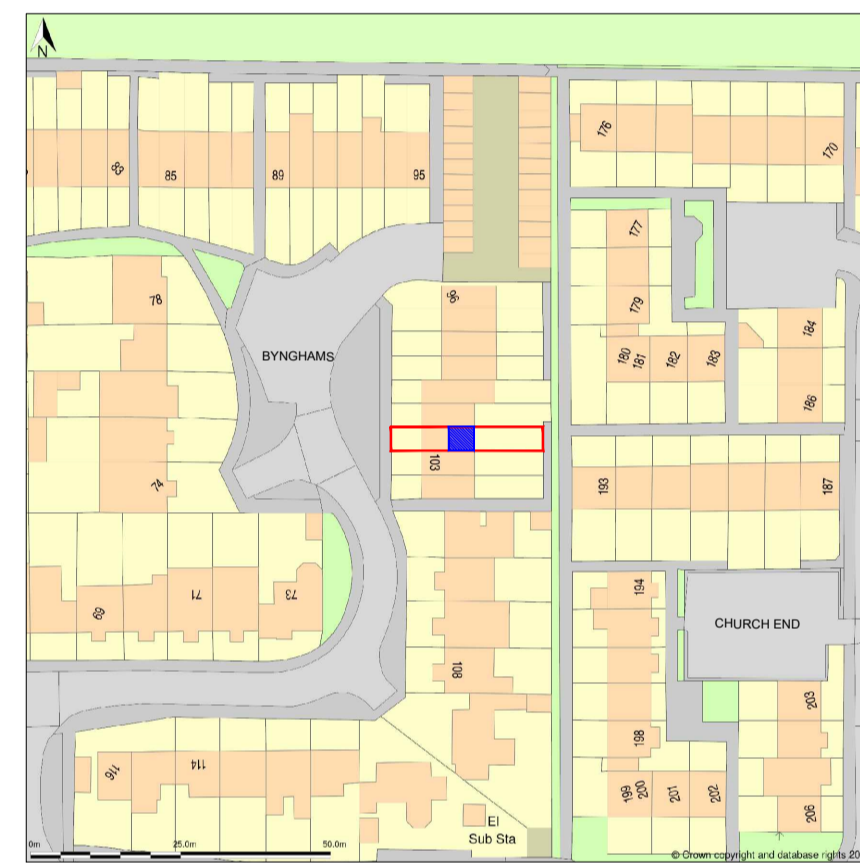

NOTES:
Copyright Robert Blake Designs. This drawing shall not be copied in whole or part without the written permission of Robert Blake Designs

Location Plan
(Site outlined in Red)
(Scale = 1:1250)

Block Plan
(Proposal outlined and shaded in Blue)
(Scale = 1:500)