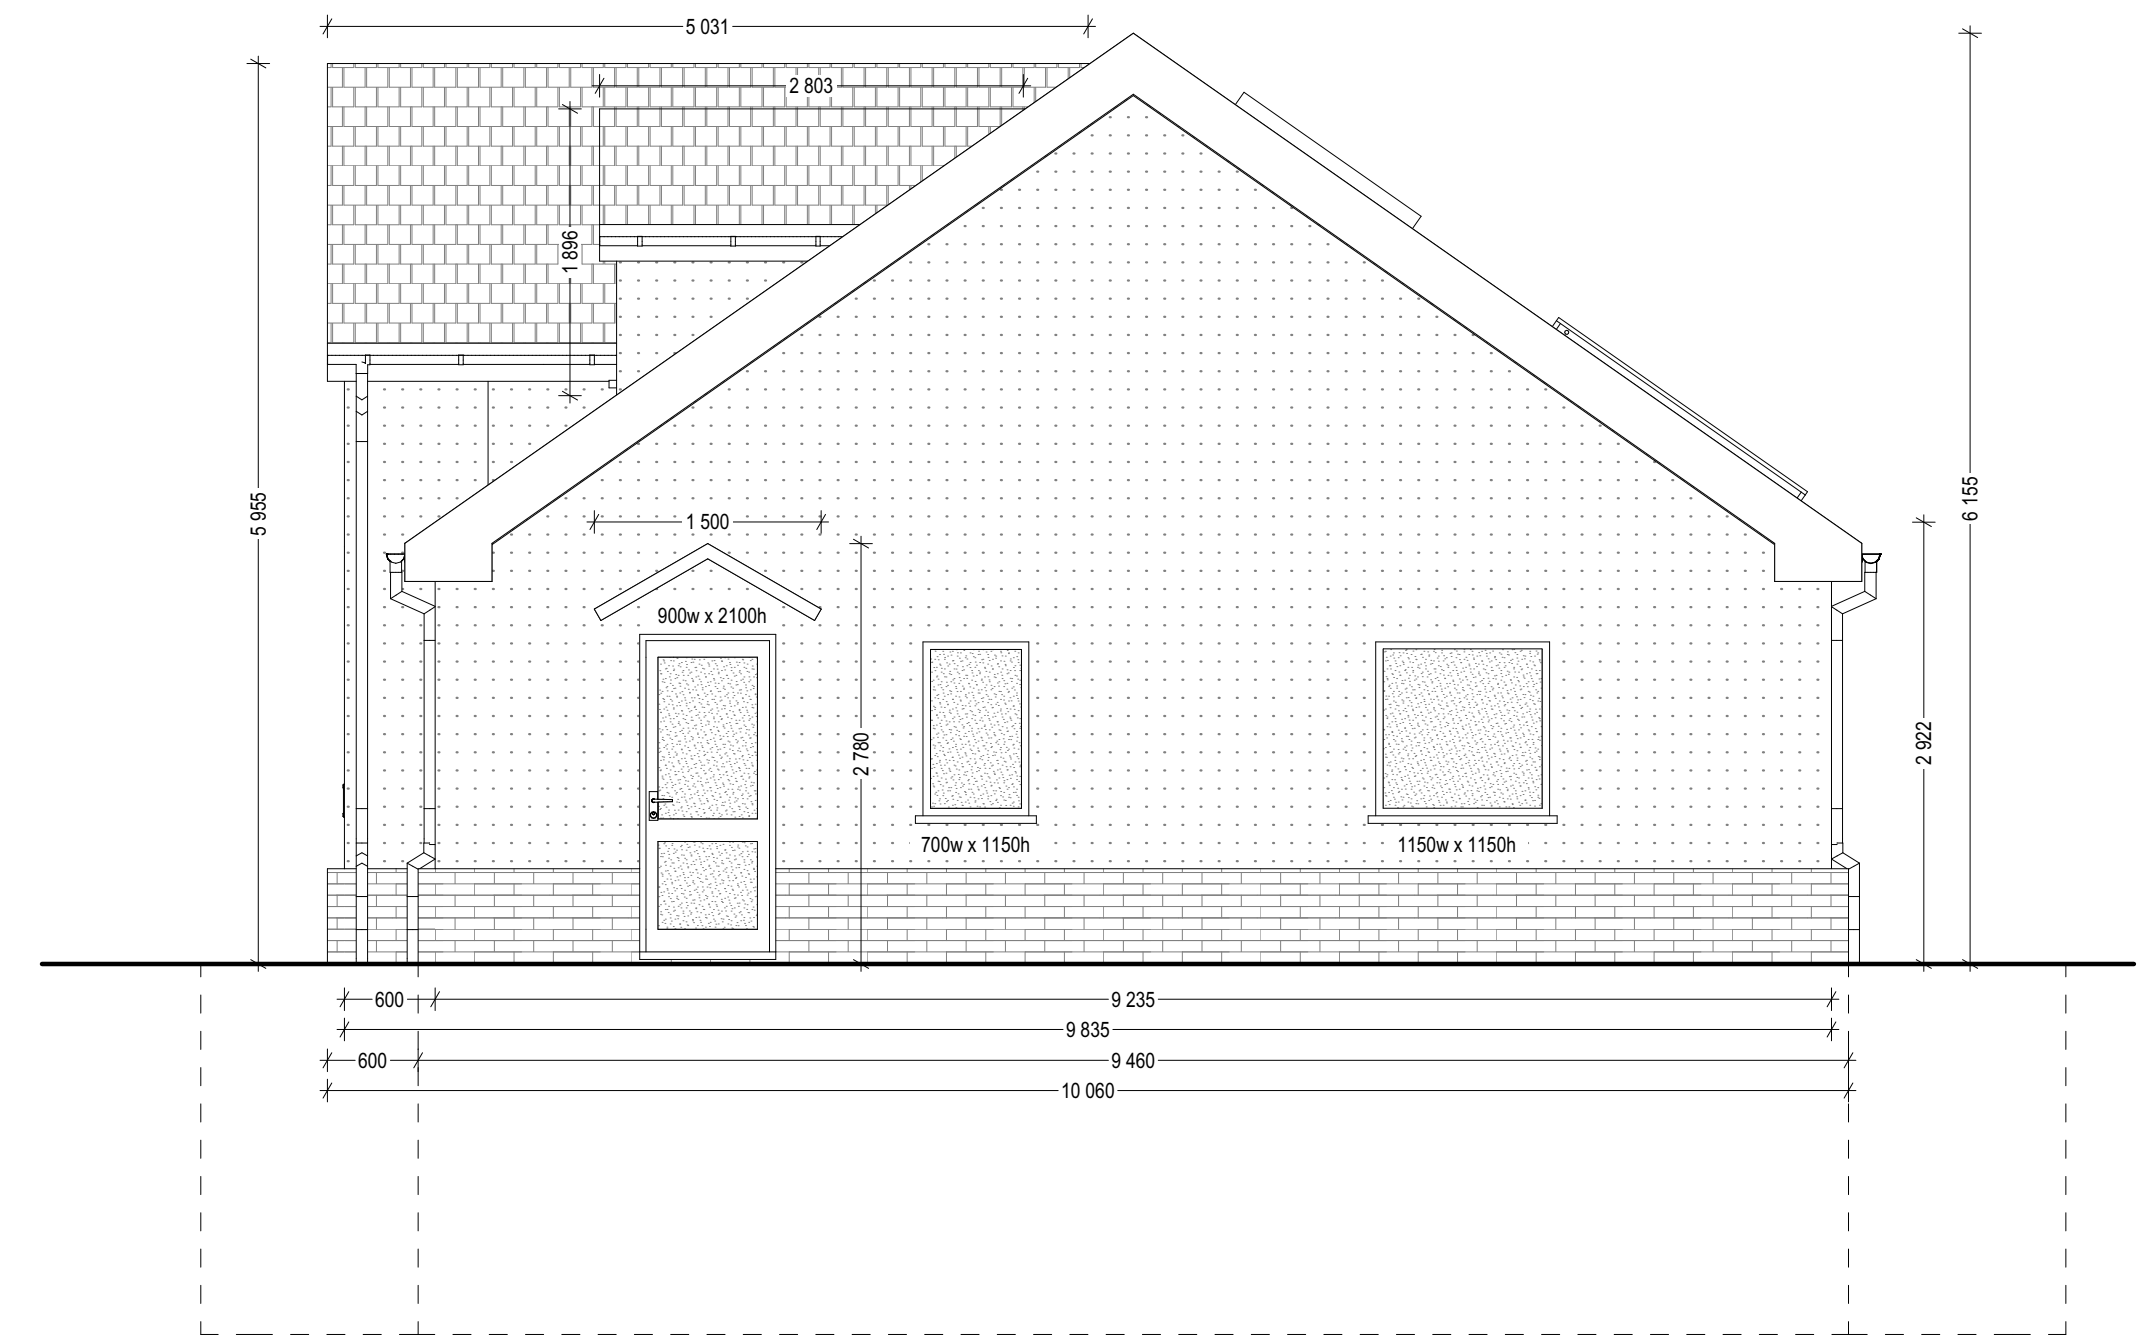

Proposed Materials:  
 Walls: White render  
 Pitched roof: Blue/grey slate (integrated solar panels)  
 Windows: Double glazed  
 Skylights: Size as indicated (not protruding more than 150mm above the roof plan)

**Proposed North Elevation**  
 Scale: 1:50

**Proposed East Elevation**  
 Scale: 1:50

**Proposed South Elevation**  
 Scale: 1:50

**Proposed West Elevation**  
 Scale: 1:50

**Arkiplan**

74 Cardiff Road, CF15 7QE • Enquiries@ArkiPlan.co.uk

<b>Site</b>	Fieldview, Beach Road, Eccles-On-Sea, Norwich NR12 0SL	<b>Date:</b>	05.01.2024
		<b>Sheet:</b>	23-1666 D04 REV 03
<b>Title Number</b>	NK209798	<b>Job:</b>	New Build
		<b>Scale:</b>	As Shown@A1
		<b>Title:</b>	As Shown