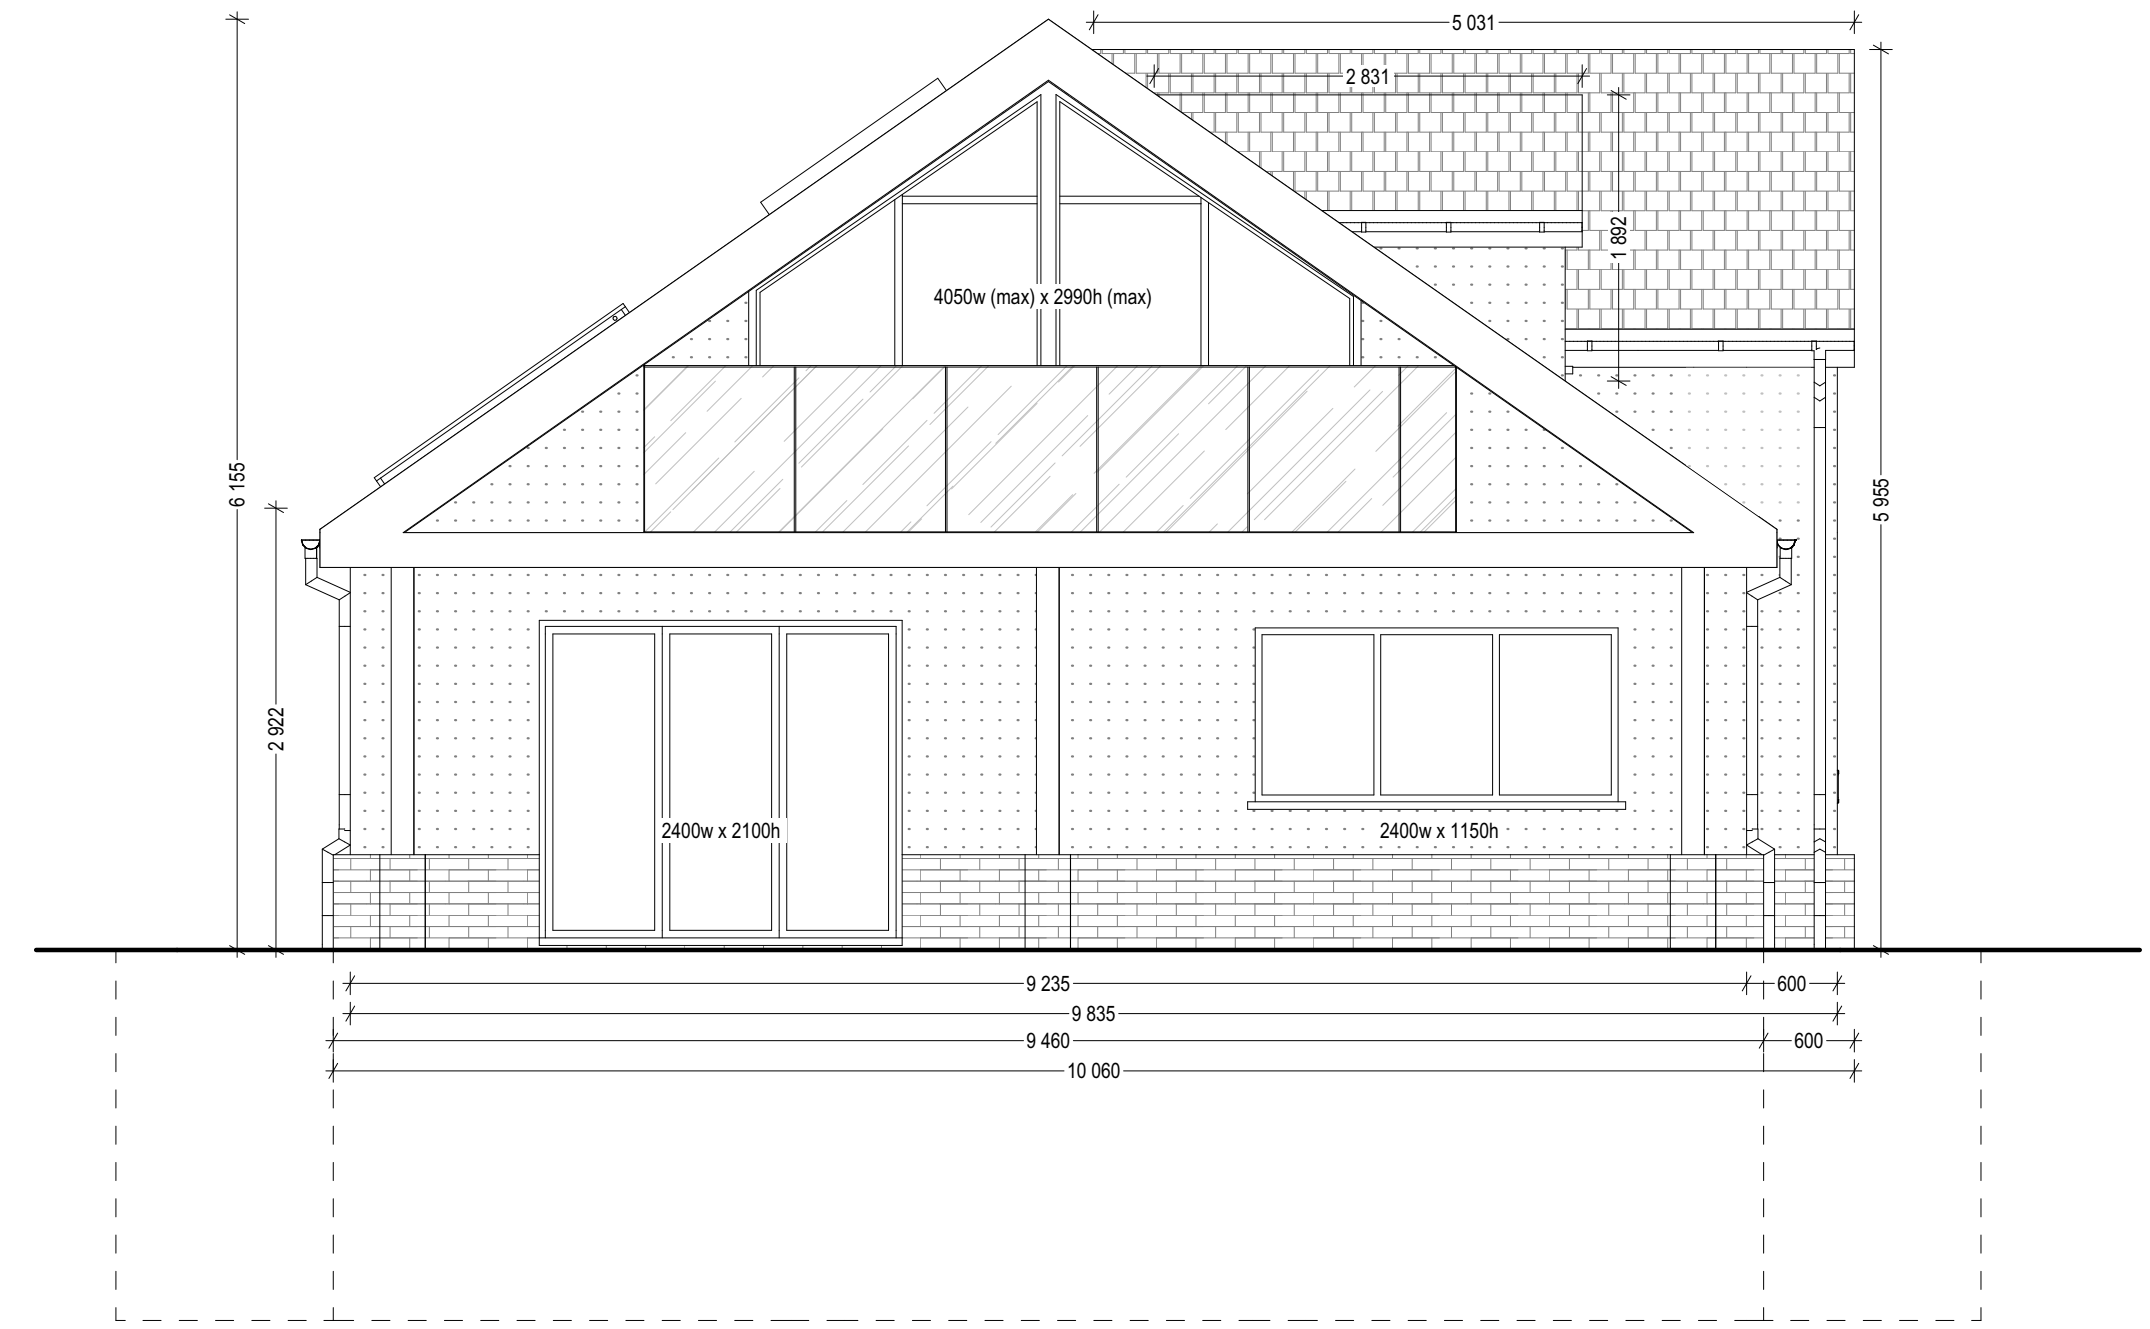

Proposed Materials:  
 Walls: White render  
 Pitched roof: Blue/grey slate (integrated solar panels)  
 Windows: Double glazed  
 Skylights: Size as indicated (not protruding more than 150mm above the roof plan)

**Proposed North Elevation**  
 Scale: 1:50

**Proposed East Elevation**  
 Scale: 1:50

**Proposed South Elevation**  
 Scale: 1:50

**Proposed West Elevation**  
 Scale: 1:50

**Arkiplan**

74 Cardiff Road, CF15 7QE • Enquiries@ArkiPlan.co.uk

<b>Site</b>	Fieldview, Beach Road, Eccles-On-Sea, Norwich NR12 0SL	<b>Date:</b>	05.01.2024
		<b>Sheet:</b>	23-1666 D04 REV 03
<b>Title Number</b>	NK209798	<b>Job:</b>	New Build
		<b>Scale:</b>	As Shown@A1
		<b>Title:</b>	As Shown