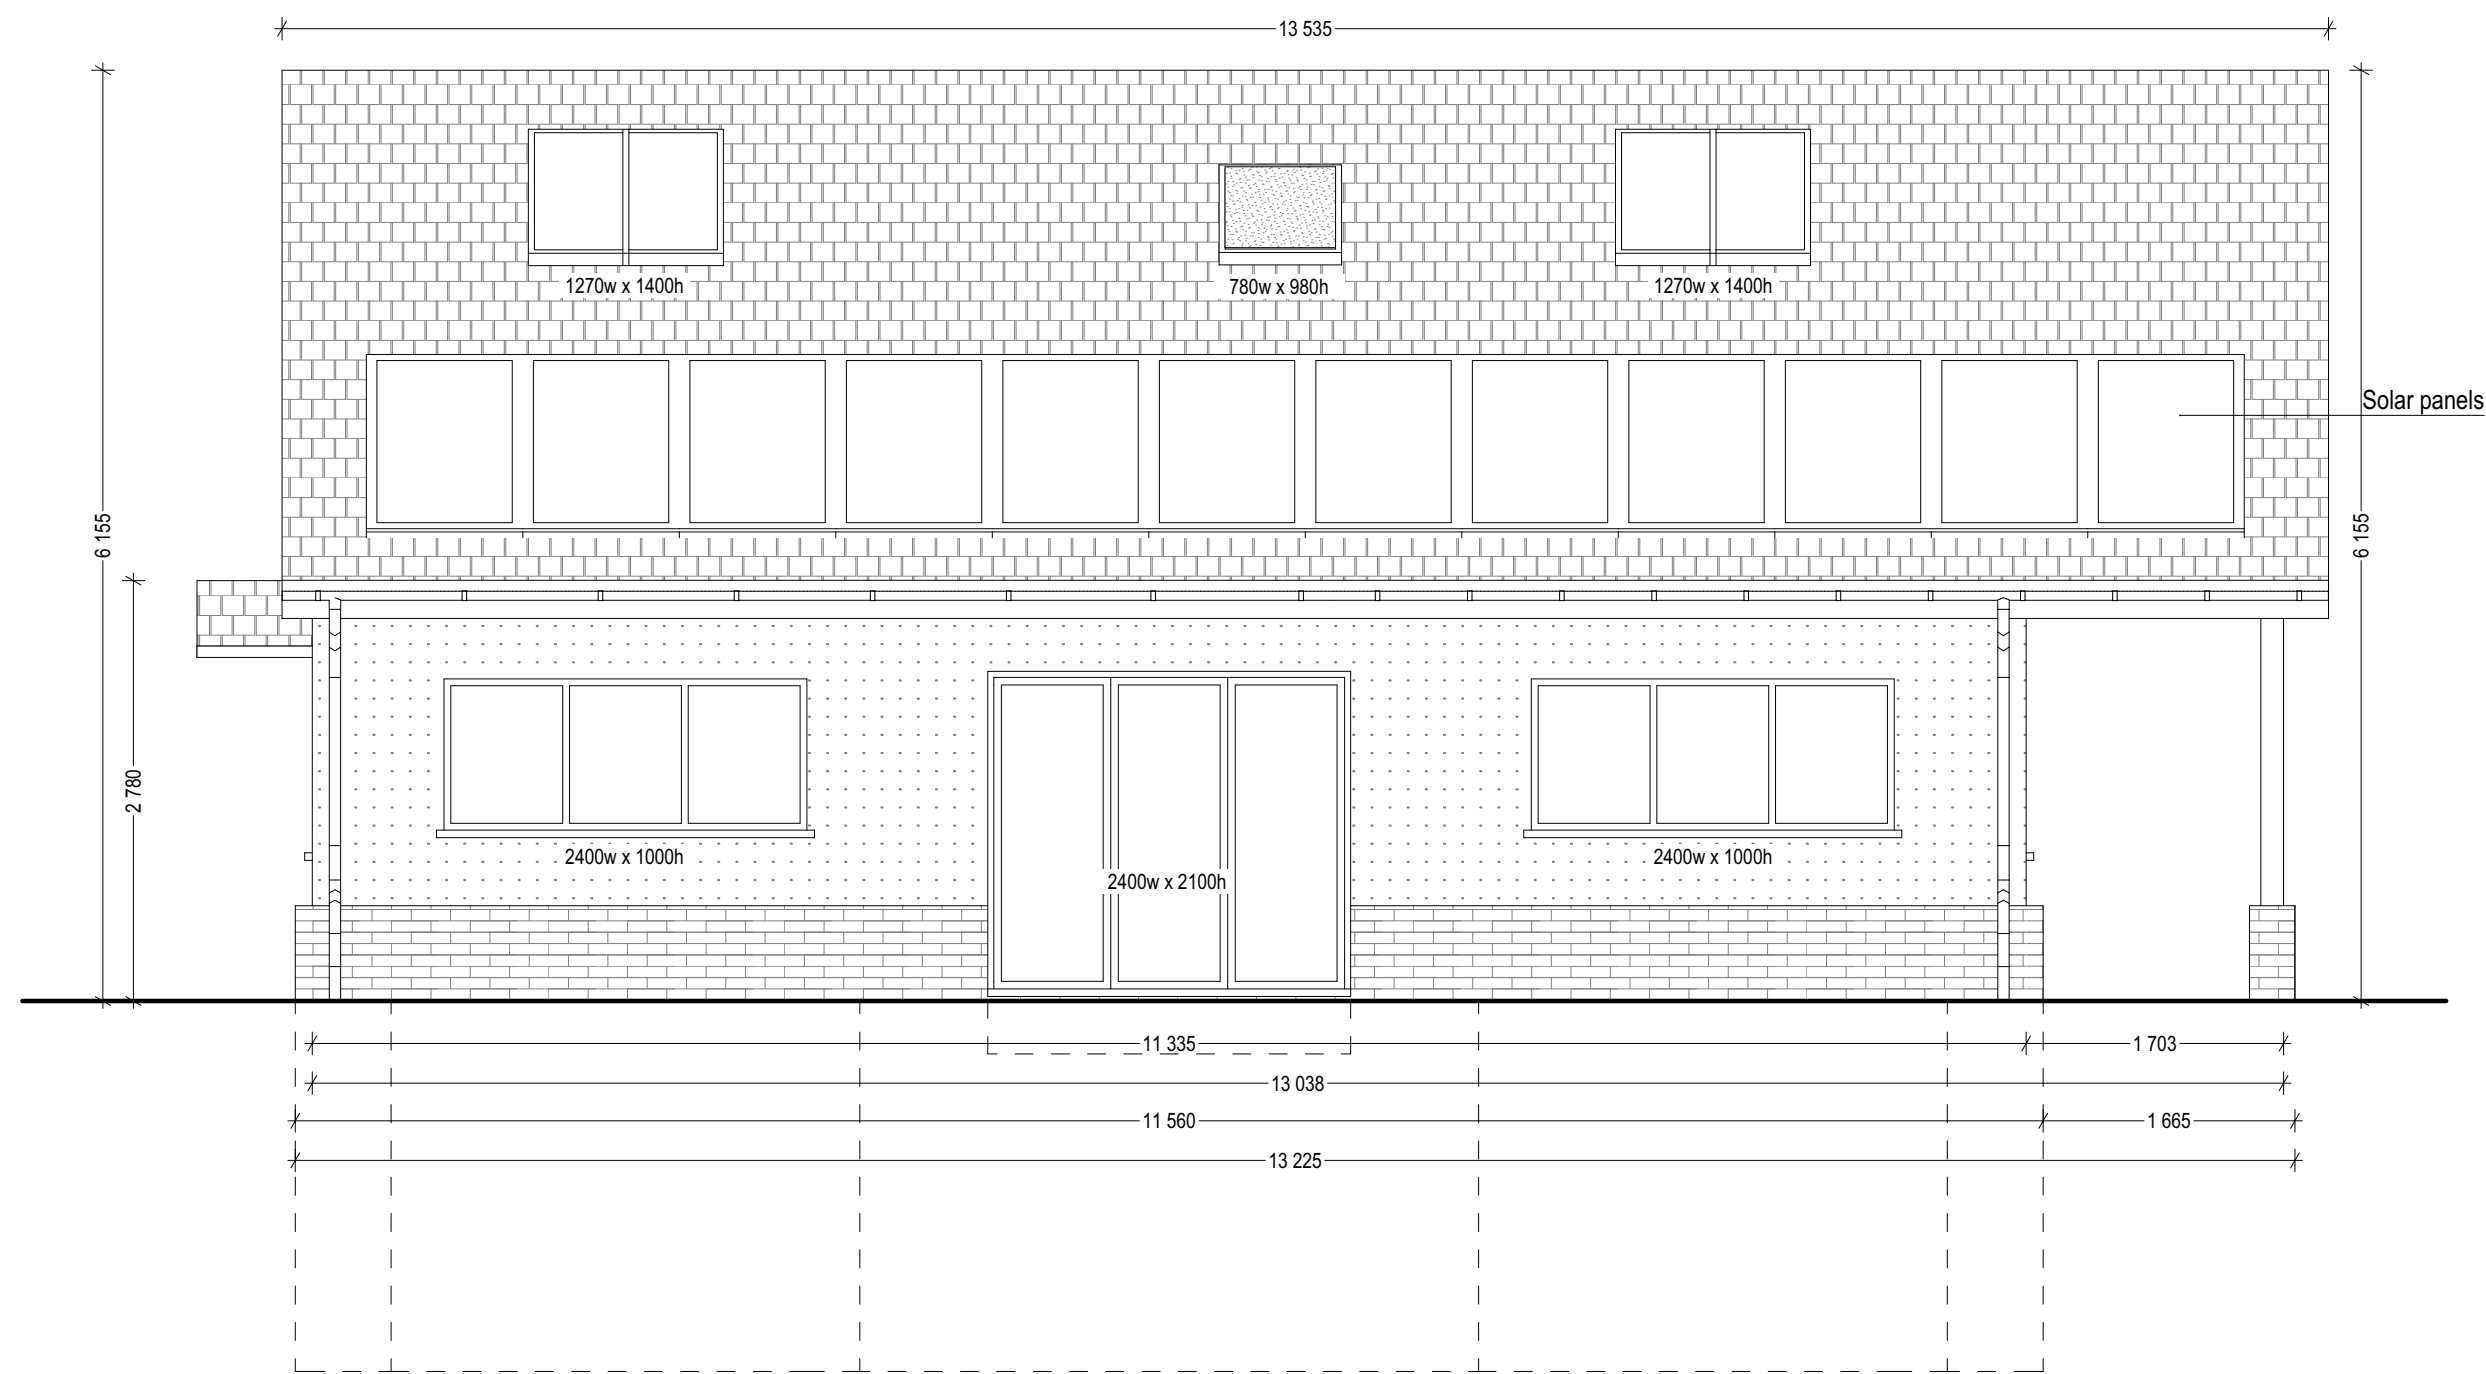

Proposed Materials:  
 Walls: White render  
 Pitched roof: Blue/grey slate (integrated solar panels)  
 Windows: Double glazed  
 Skylights: Size as indicated (not protruding more than 150mm above the roof plan)

**Proposed North Elevation**  
 Scale: 1:50

**Proposed East Elevation**  
 Scale: 1:50

**Proposed South Elevation**  
 Scale: 1:50

**Proposed West Elevation**  
 Scale: 1:50

**Arkiplan**

74 Cardiff Road, CF15 7QE • Enquiries@ArkiPlan.co.uk

<b>Site</b>	Fieldview, Beach Road, Eccles-On-Sea, Norwich NR12 0SL	<b>Date:</b>	05.01.2024
		<b>Sheet:</b>	23-1666 D04 REV 03
<b>Title Number</b>	NK209798	<b>Job:</b>	New Build
		<b>Scale:</b>	As Shown@A1
		<b>Title:</b>	As Shown