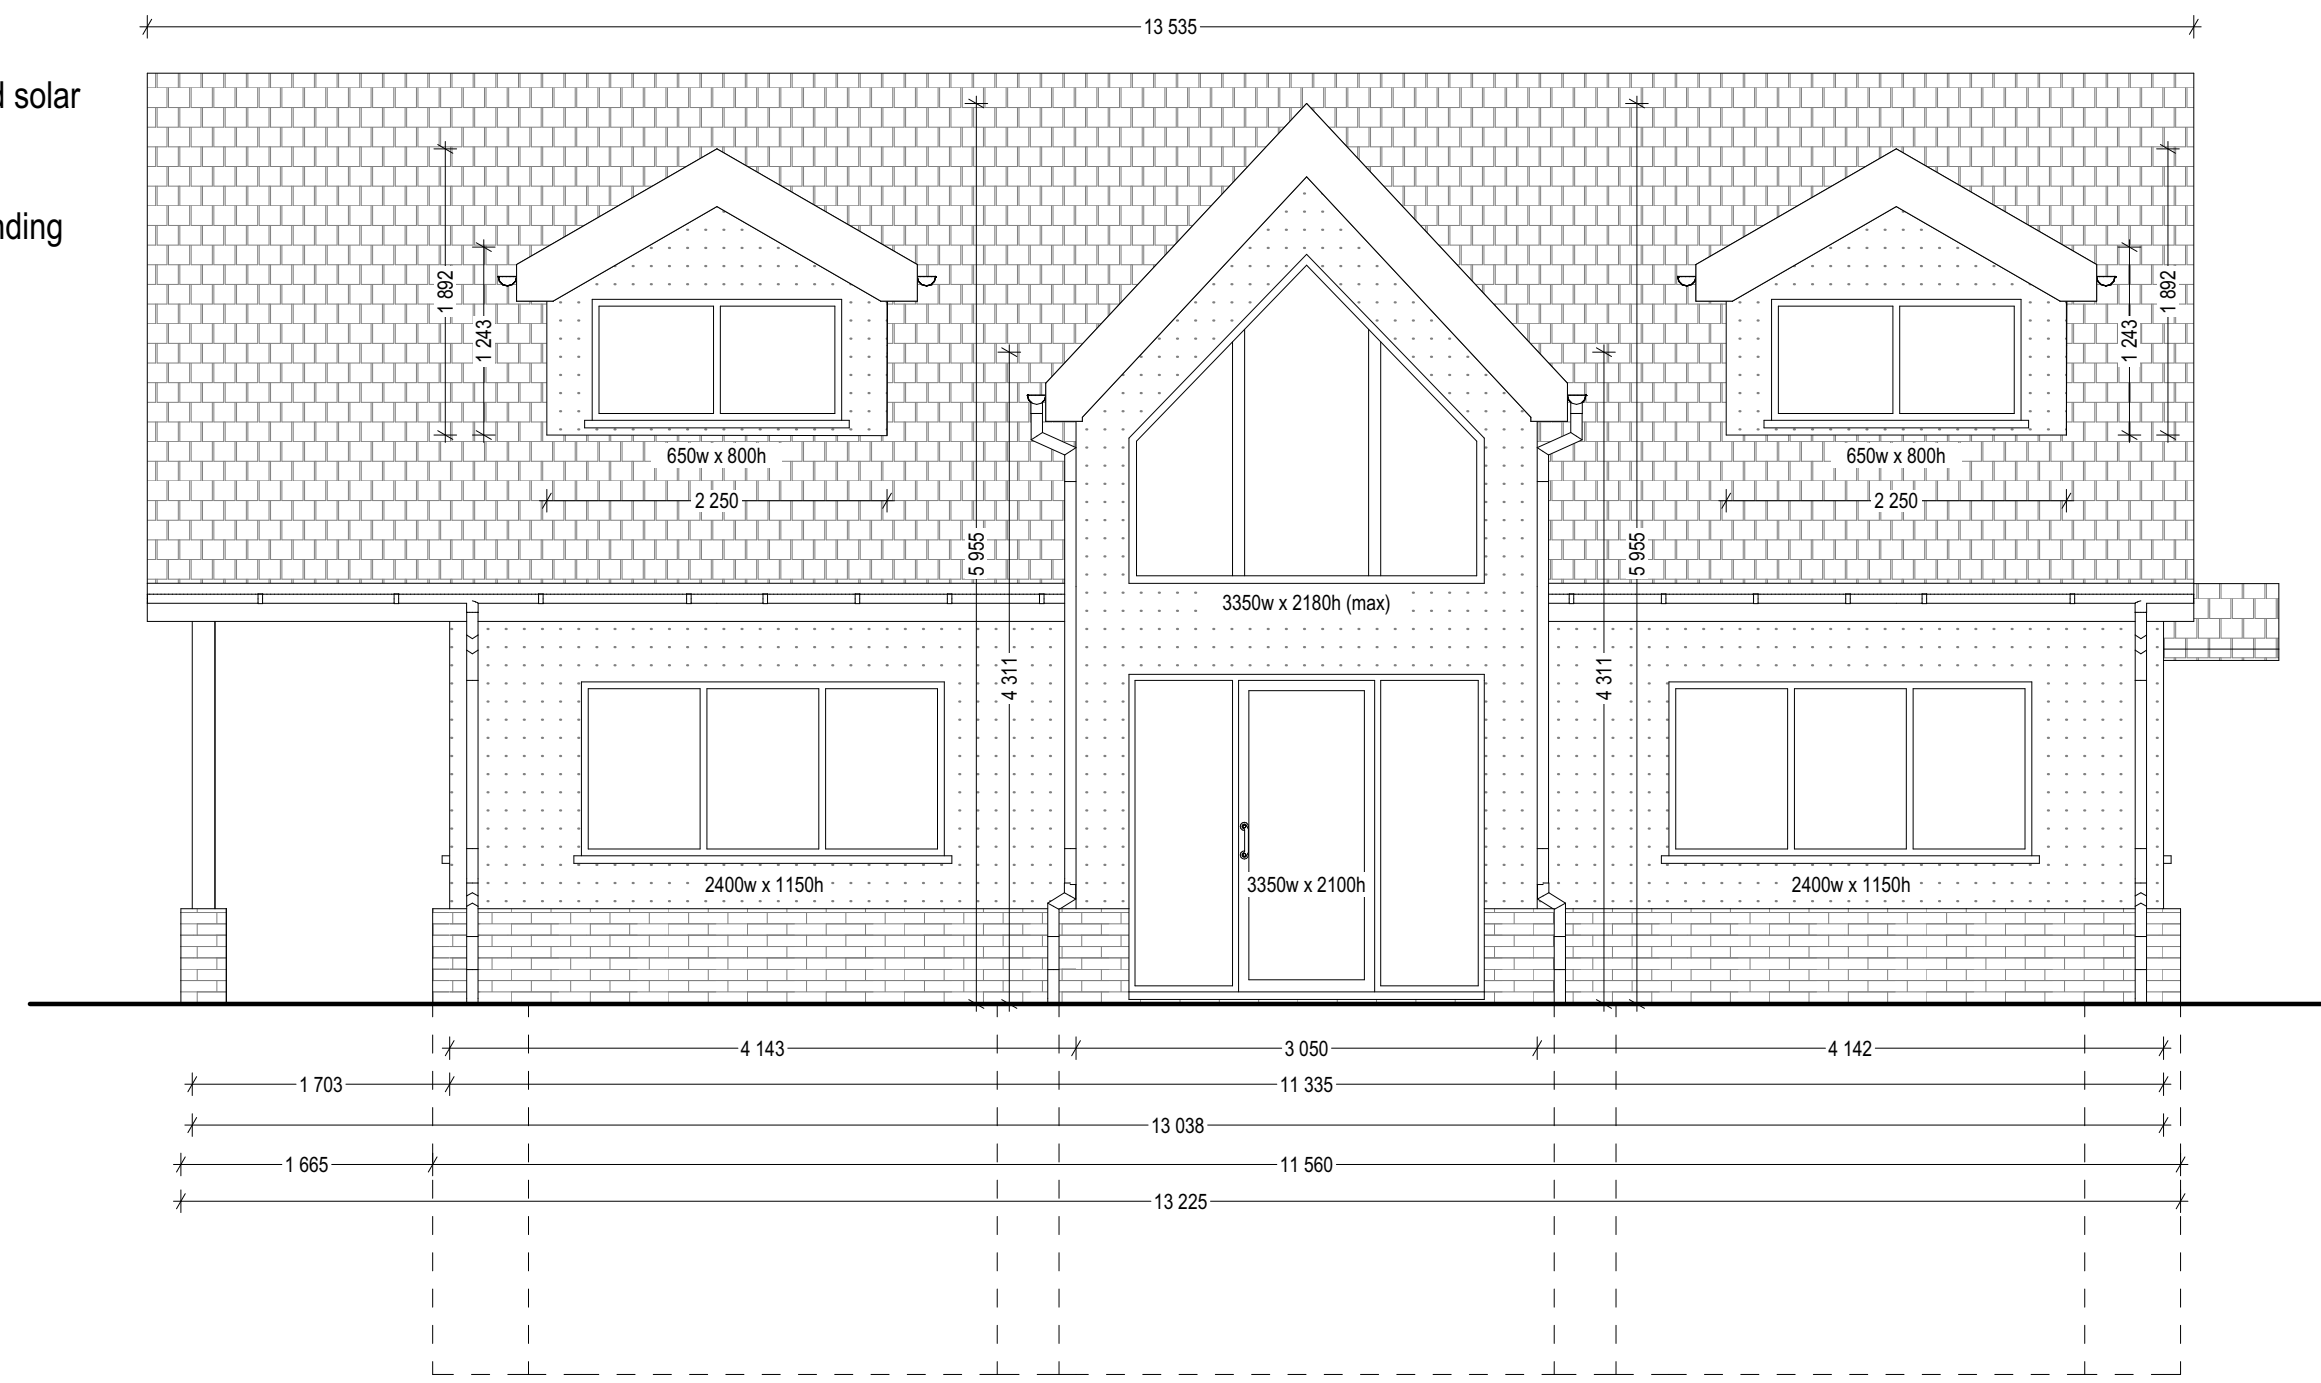

Proposed Materials:  
 Walls: White render  
 Pitched roof: Blue/grey slate (integrated solar panels)  
 Windows: Double glazed  
 Skylights: Size as indicated (not protruding more than 150mm above the roof plan)

**Proposed North Elevation**  
 Scale: 1:50

**Proposed East Elevation**  
 Scale: 1:50

**Proposed South Elevation**  
 Scale: 1:50

**Proposed West Elevation**  
 Scale: 1:50

**Arkiplan**

74 Cardiff Road, CF15 7QE • Enquiries@ArkiPlan.co.uk

<b>Site</b>	Fieldview, Beach Road, Eccles-On-Sea, Norwich NR12 0SL	<b>Date:</b>	05.01.2024
		<b>Sheet:</b>	23-1666 D04 REV 03
<b>Title Number</b>	NK209798	<b>Job:</b>	New Build
		<b>Scale:</b>	As Shown@A1
		<b>Title:</b>	As Shown