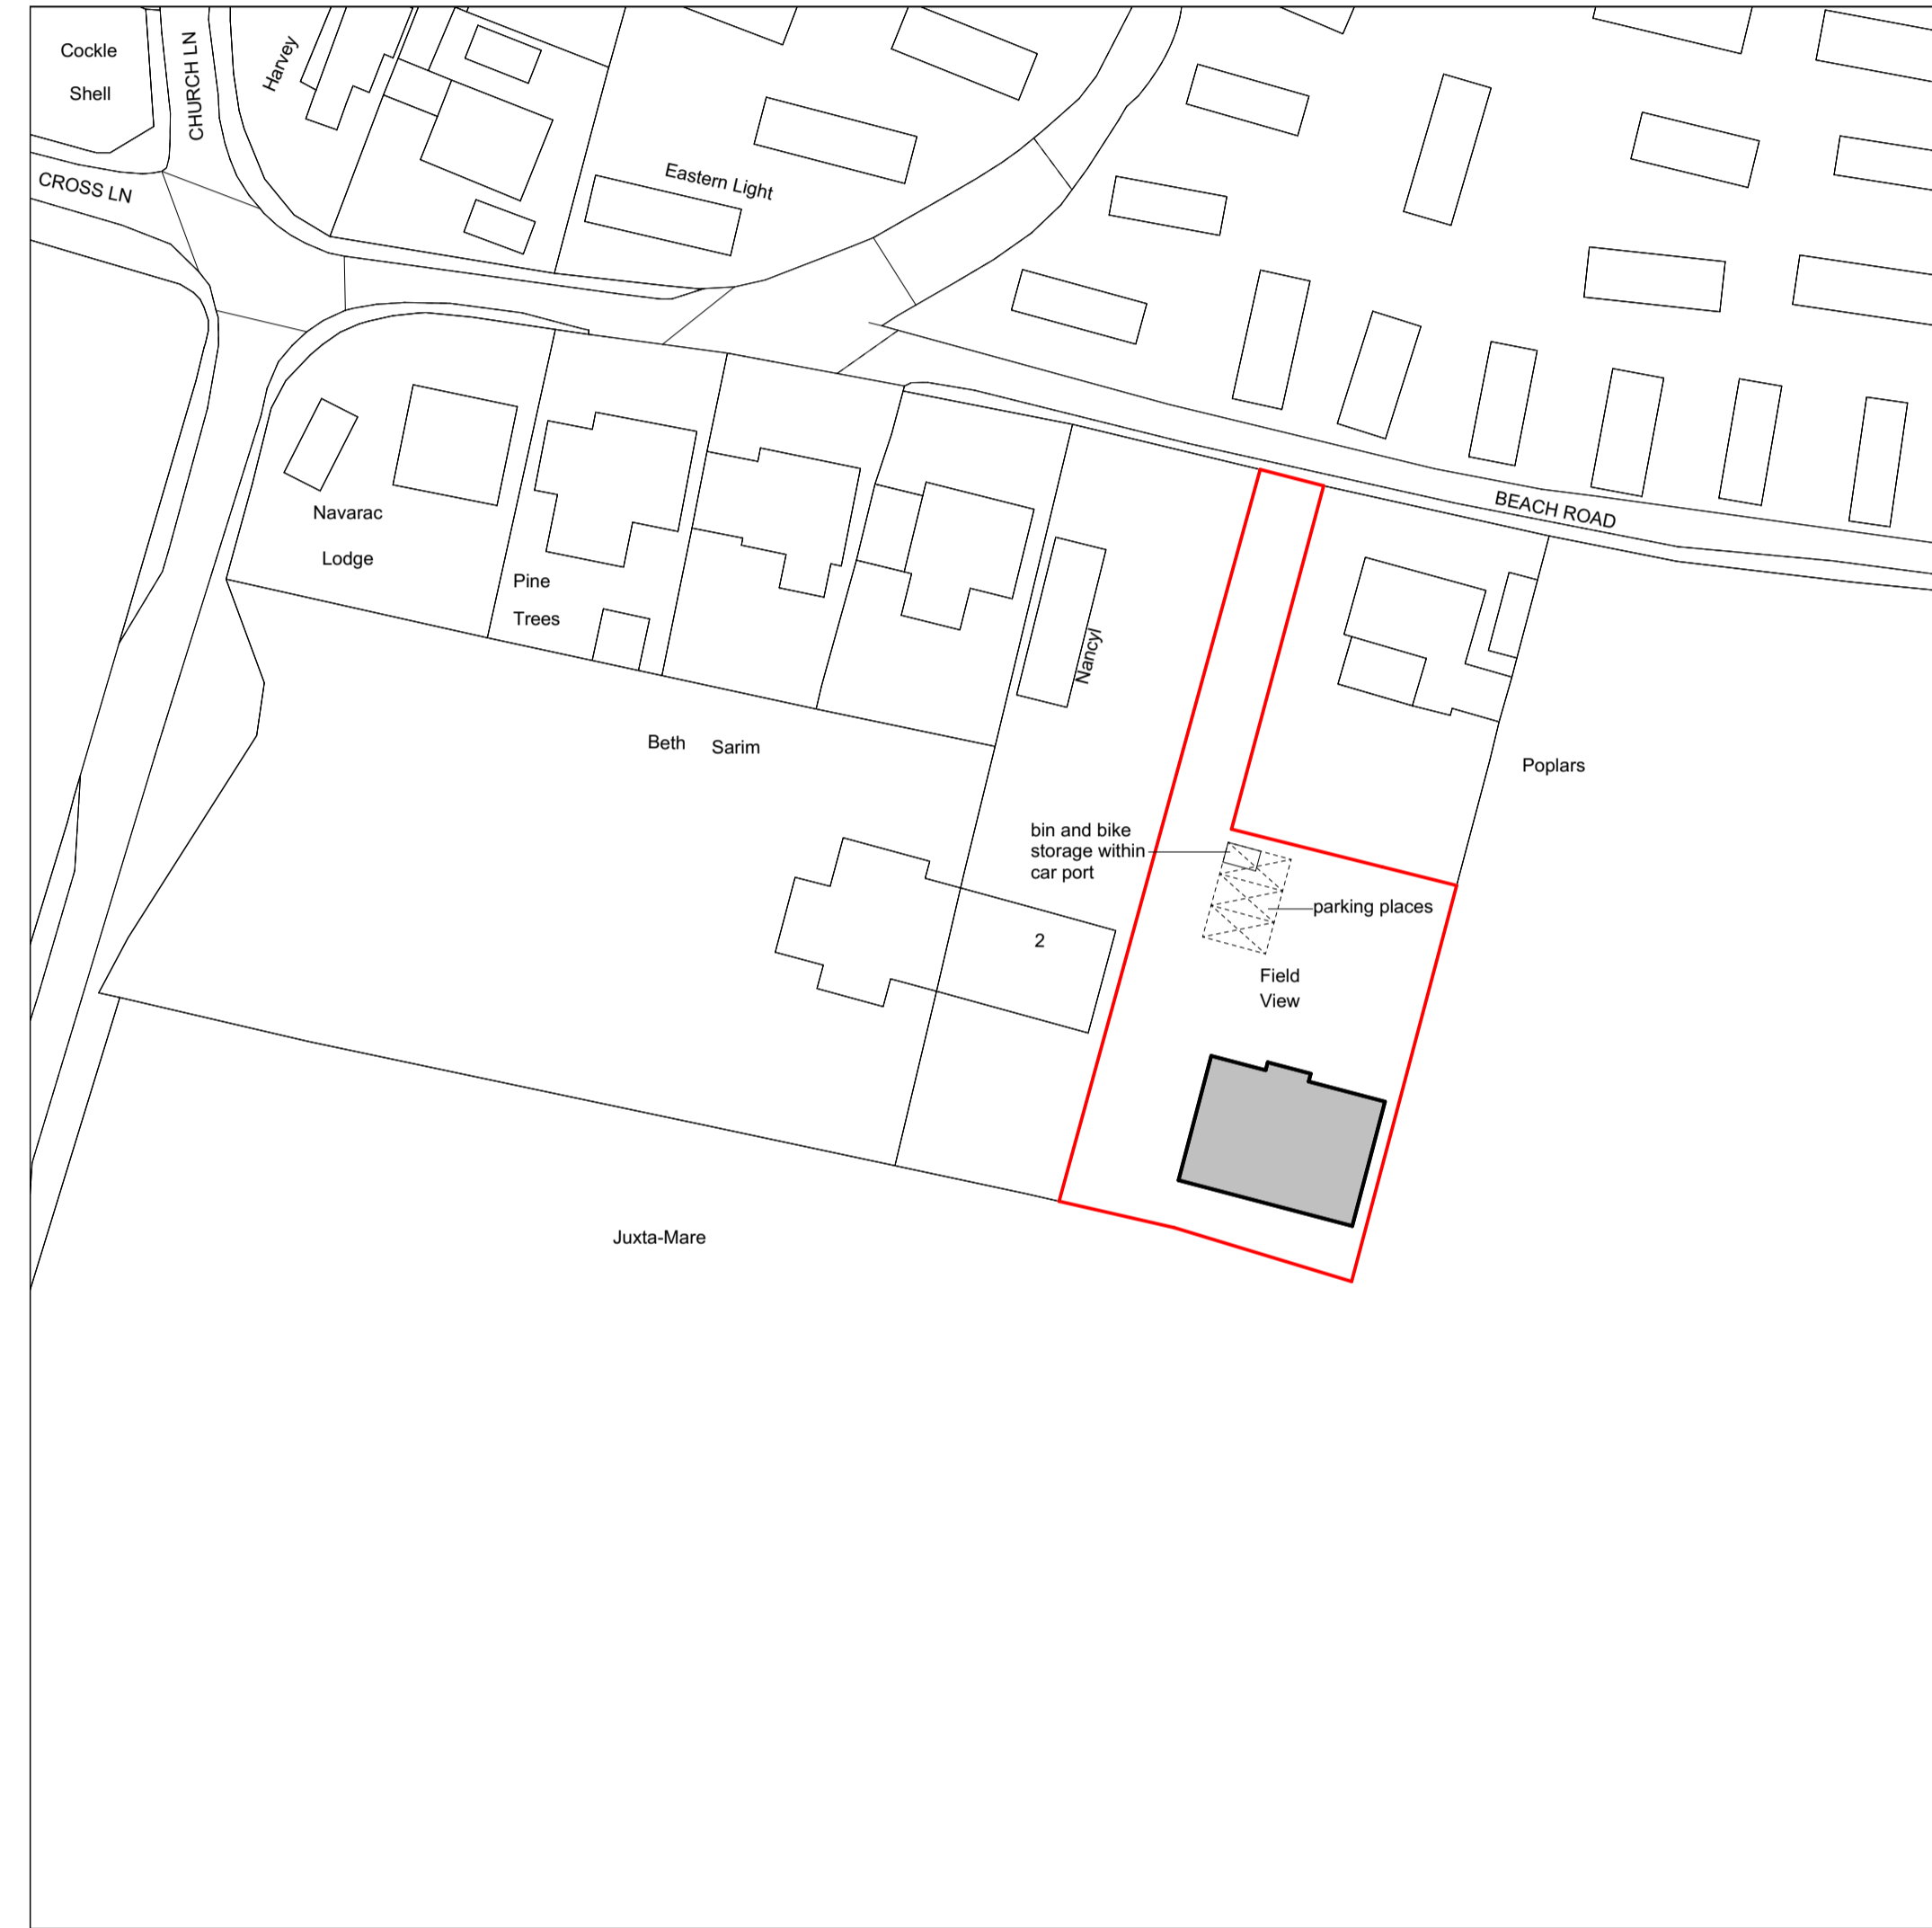

Location Plan
 Scale: 1:1250
 © Crown Copyright and database rights 2022
 OS 100047474

Existing Block Plan
 Scale: 1:500
 © Crown Copyright and database rights 2022
 OS 100047474

Proposed Block Plan
 Scale: 1:500
 © Crown Copyright and database rights 2022
 OS 100047474

74 Cardiff Road, CF15 7QE • Enquiries@ArkiPlan.co.uk

Site	Fieldview, Beach Road, Eccles-On-Sea, Norwich NR12 0SL	Date: 05.01.2024
		Sheet: 23-1666 D01 REV 03
		Job: New Build
Title Number	NK209798	Scale: As Shown@A1
		Title: As Shown