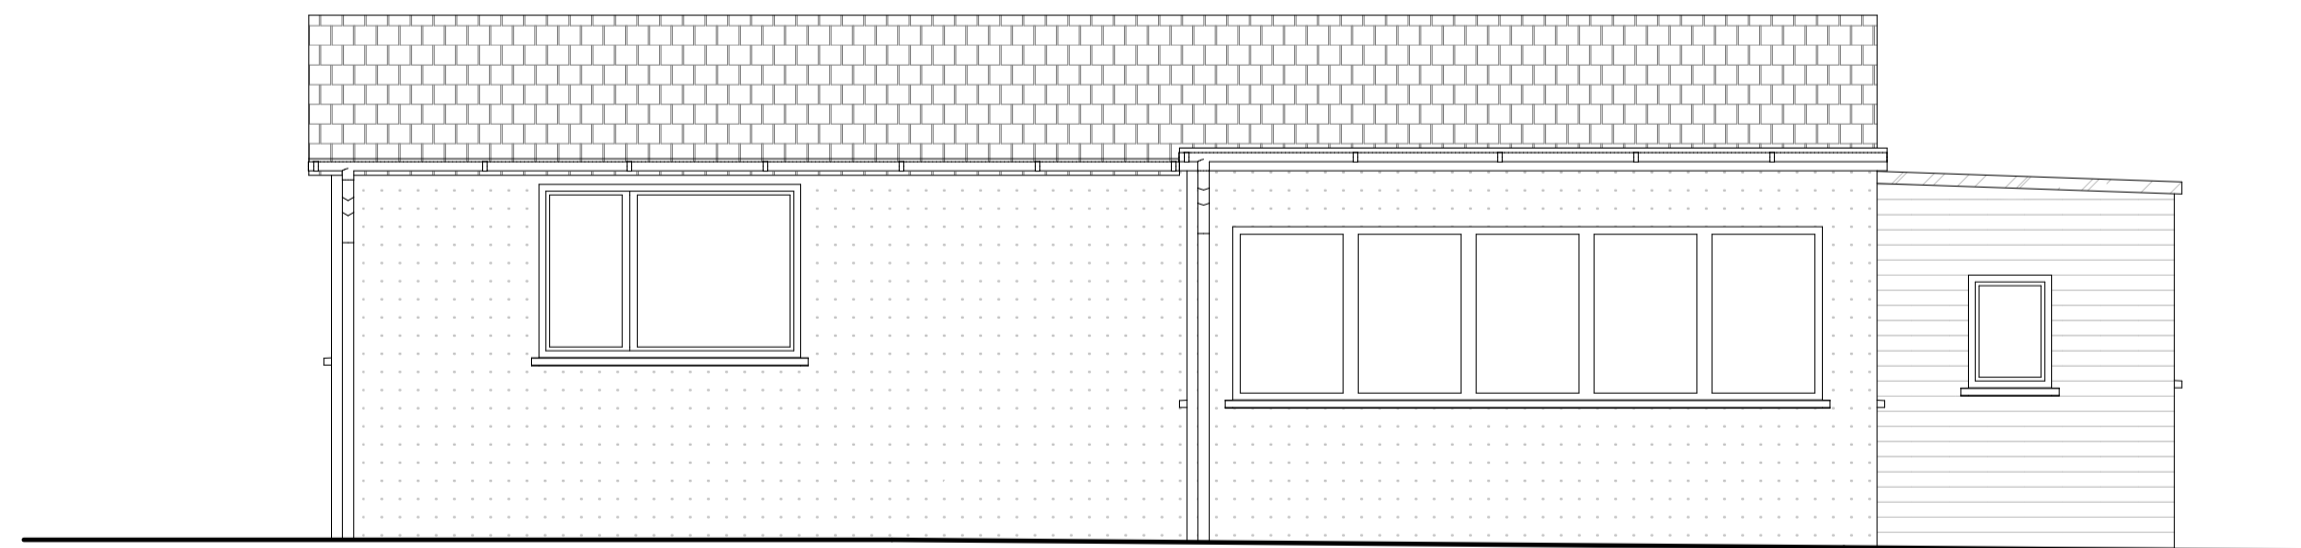

**Existing North Elevation**  
Scale: 1:50

**Existing East Elevation**  
Scale: 1:50

**Existing South Elevation**  
Scale: 1:50

**Existing West Elevation**  
Scale: 1:50

**Arkiplan**

74 Cardiff Road, CF15 7QE • Enquiries@ArkiPlan.co.uk

<b>Site</b>	Fieldview, Beach Road, Eccles-On-Sea, Norwich NR12 0SL	<b>Date:</b> 06.02.2024
		<b>Sheet:</b> 23-1666 D05 REV 03
		<b>Job:</b> New Build
<b>Title Number</b>	NK209798	<b>Scale:</b> As Shown@A1
		<b>Title:</b> As Shown