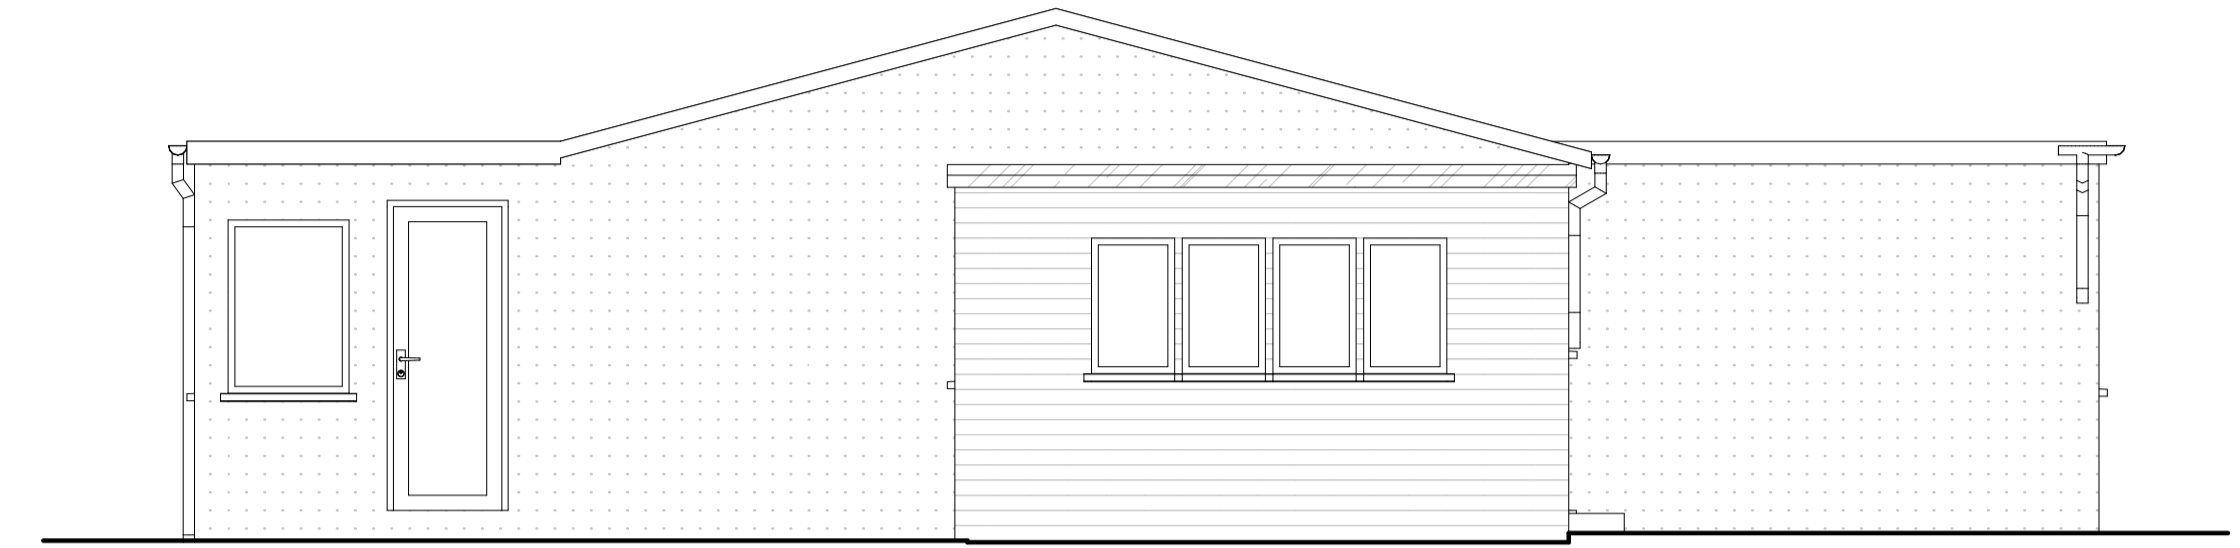

**Existing North Elevation**  
Scale: 1:50

**Existing East Elevation**  
Scale: 1:50

**Existing South Elevation**  
Scale: 1:50

**Existing West Elevation**  
Scale: 1:50

**Arkiplan**

74 Cardiff Road, CF15 7QE • Enquiries@ArkiPlan.co.uk

<b>Site</b>	Fieldview, Beach Road, Eccles-On-Sea, Norwich NR12 0SL	<b>Date:</b> 06.02.2024
		<b>Sheet:</b> 23-1666 D05 REV 03
		<b>Job:</b> New Build
<b>Title Number</b>	NK209798	<b>Scale:</b> As Shown@A1
		<b>Title:</b> As Shown