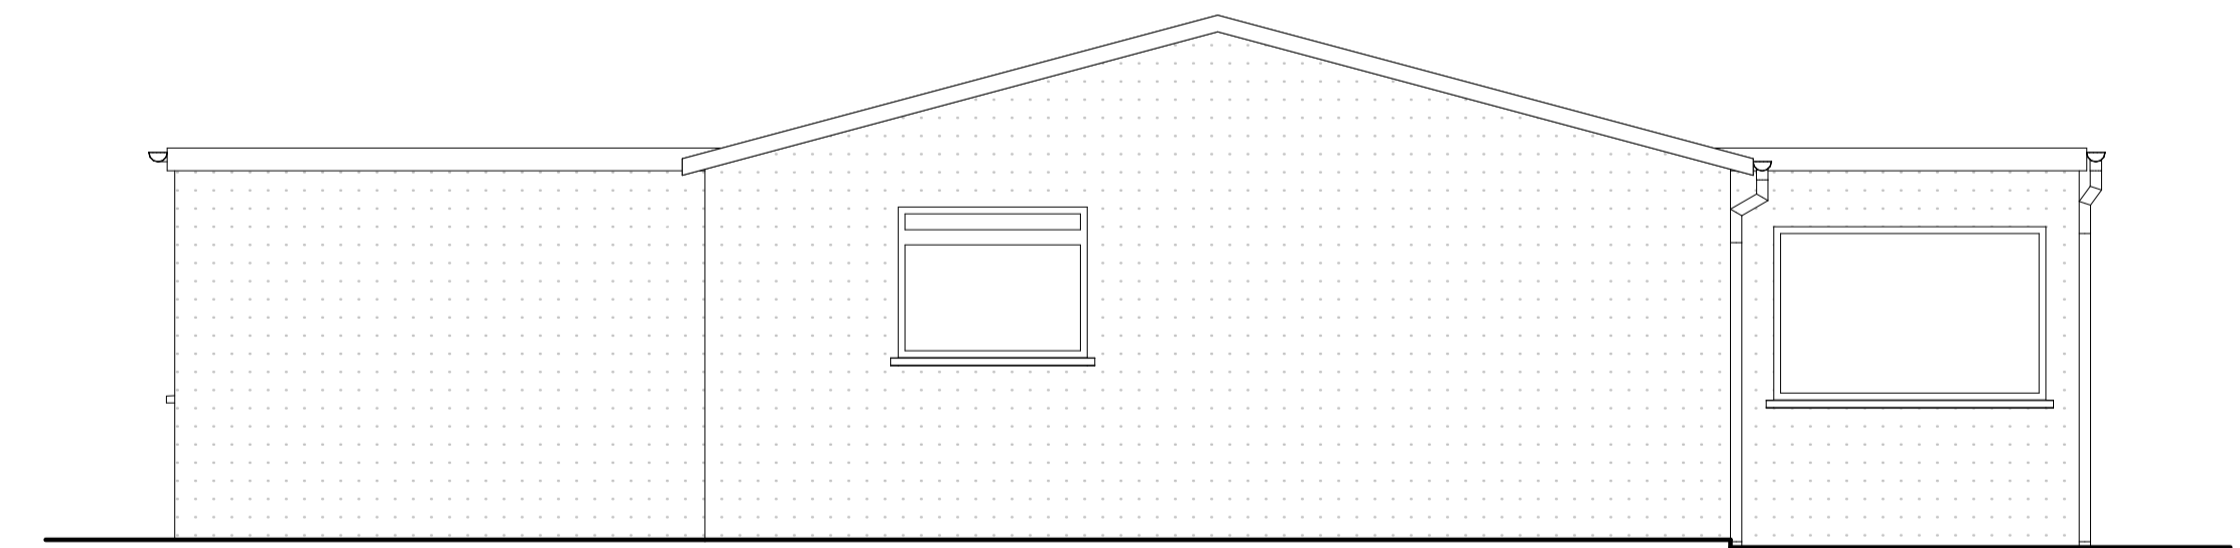

**Existing North Elevation**  
Scale: 1:50

**Existing East Elevation**  
Scale: 1:50

**Existing South Elevation**  
Scale: 1:50

**Existing West Elevation**  
Scale: 1:50

**Arkiplan**

74 Cardiff Road, CF15 7QE • Enquiries@ArkiPlan.co.uk

<b>Site</b>	Fieldview, Beach Road, Eccles-On-Sea, Norwich NR12 0SL	<b>Date:</b> 06.02.2024
		<b>Sheet:</b> 23-1666 D05 REV 03
		<b>Job:</b> New Build
<b>Title Number</b>	NK209798	<b>Scale:</b> As Shown@A1
		<b>Title:</b> As Shown