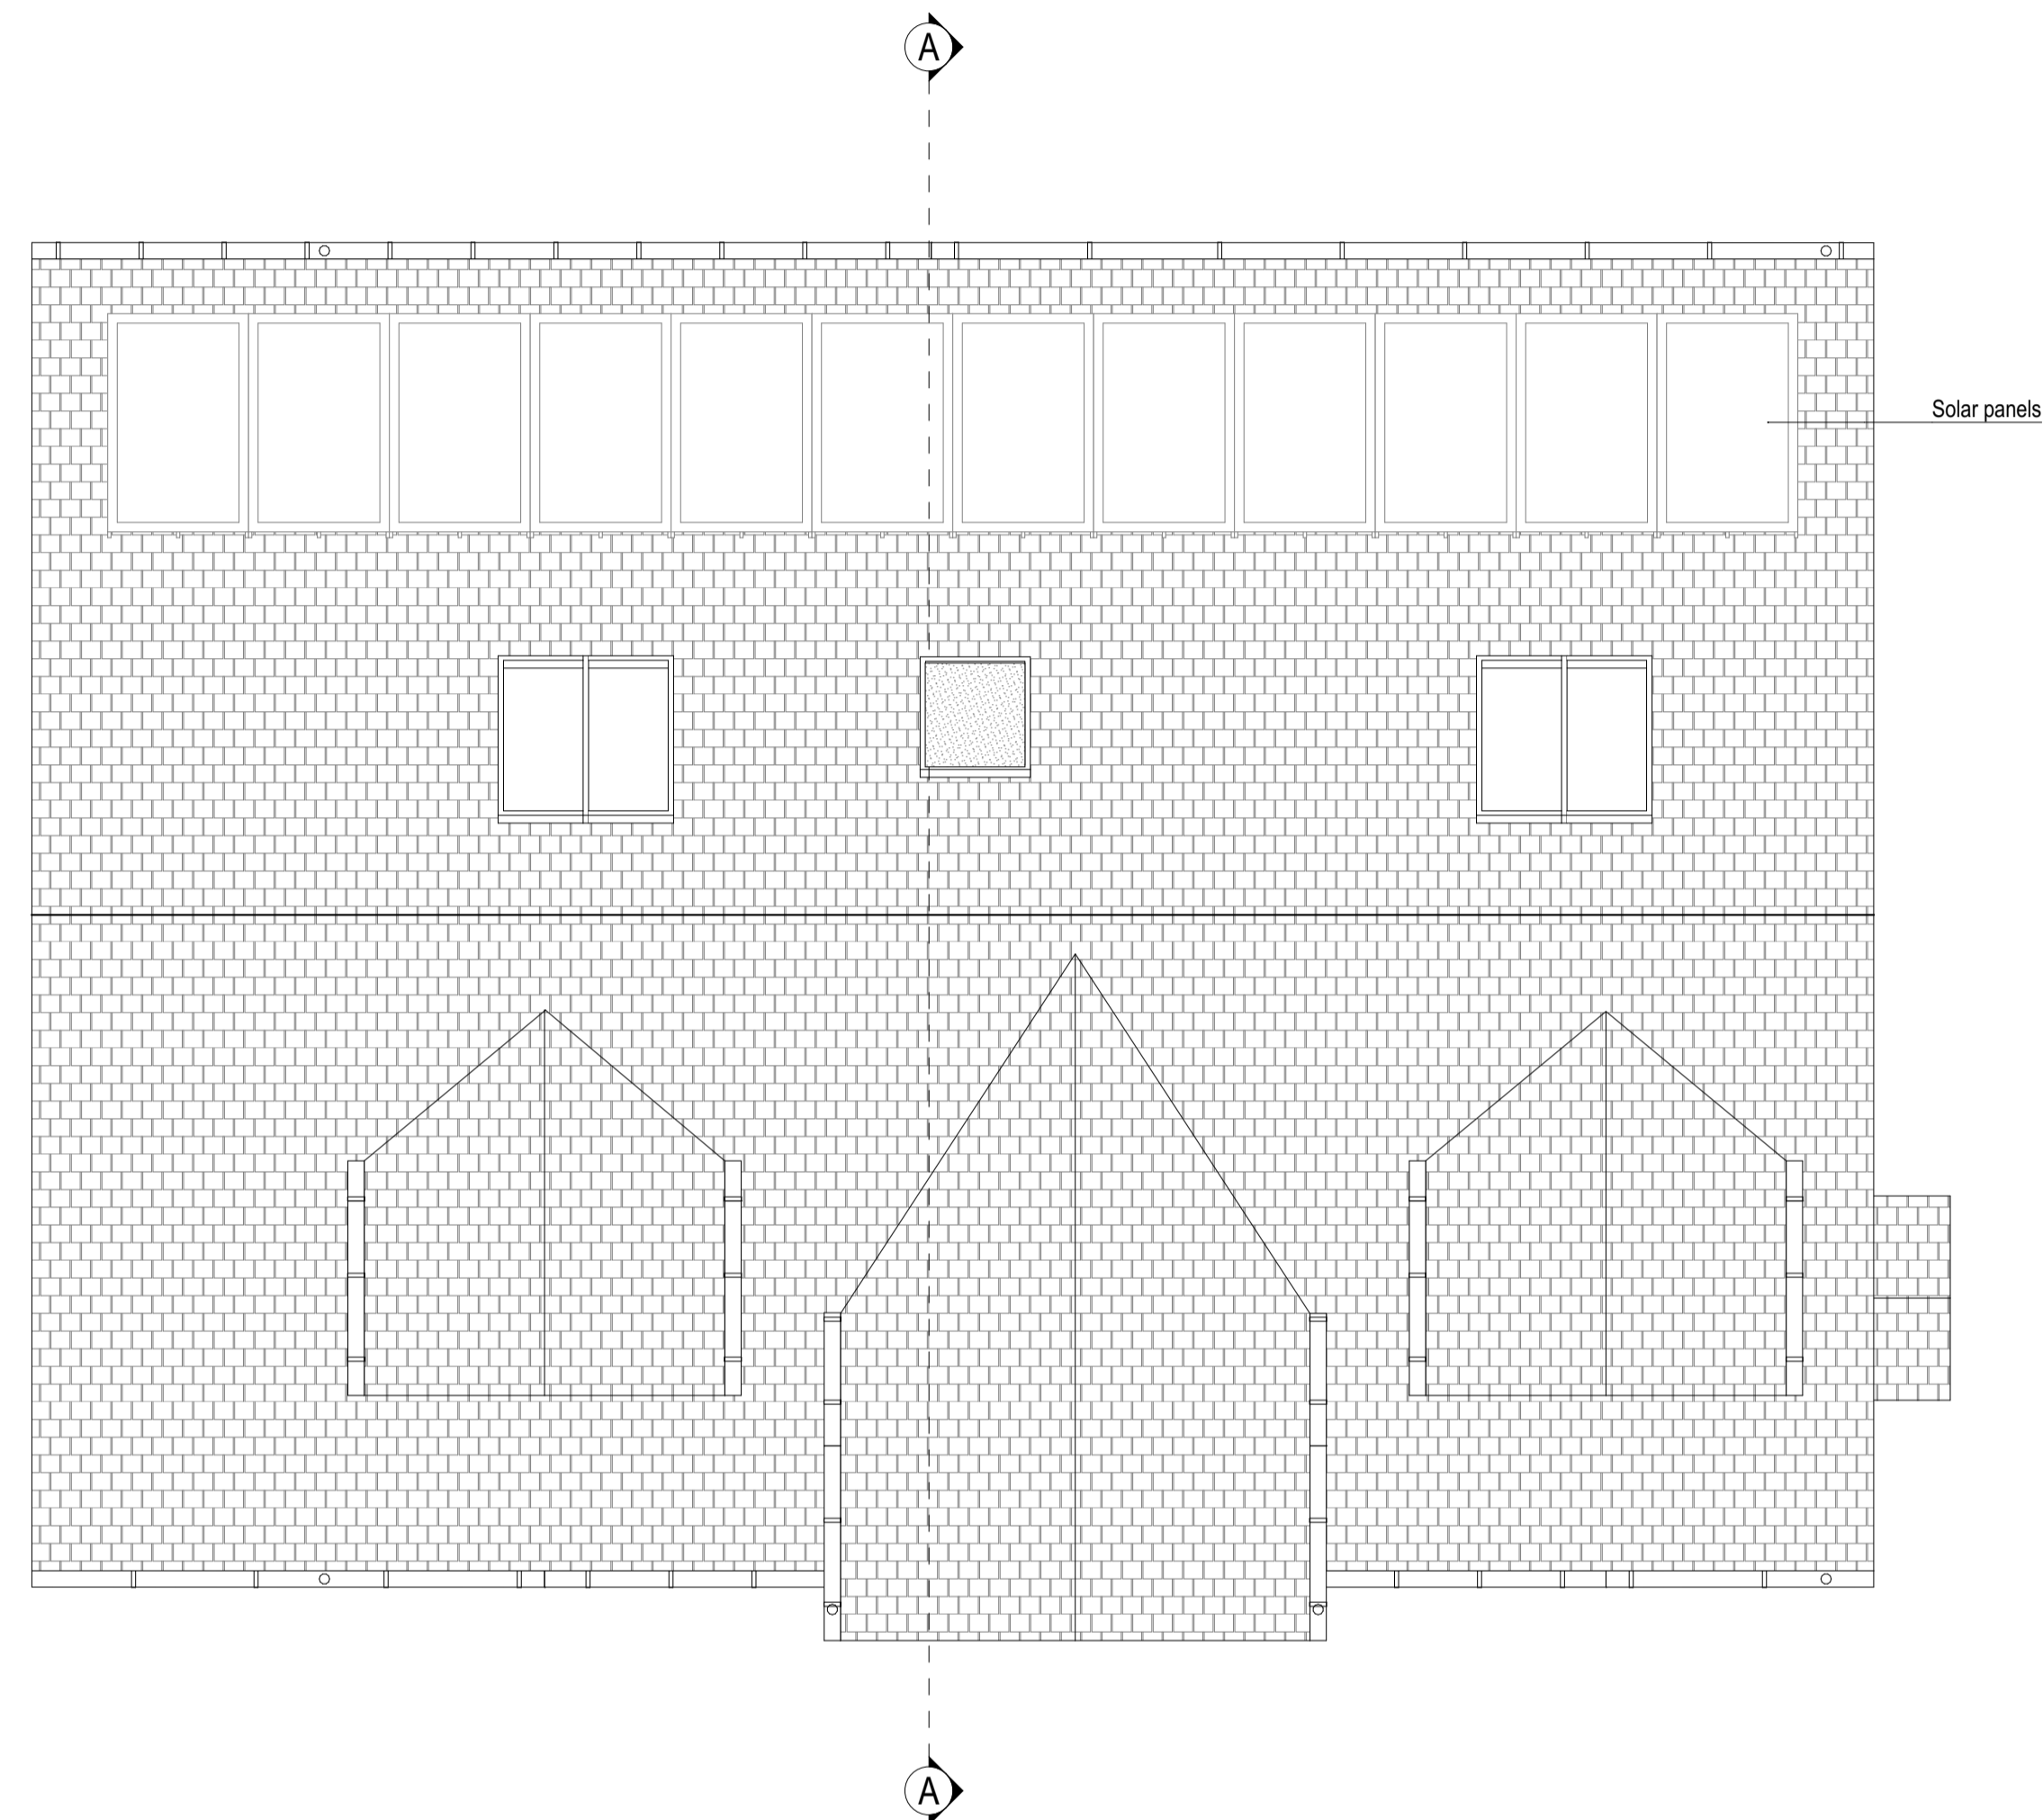

Proposed First Floor Plan
 Scale: 1:50
 Area ca. 54.44 m²

Proposed Roof Plan
 Scale: 1:50

Symbol Key:

- Boundary line
- - - Details above

Arkiplan

74 Cardiff Road, CF15 7QE • Enquiries@ArkiPlan.co.uk

Site	Fieldview, Beach Road, Eccles-On-Sea, Norwich NR12 0SL	Date: 05.01.2024
		Sheet: 23-1666 D03 REV 03
Title Number	NK209798	Job: New Build
		Scale: As Shown@A1
		Title: As Shown