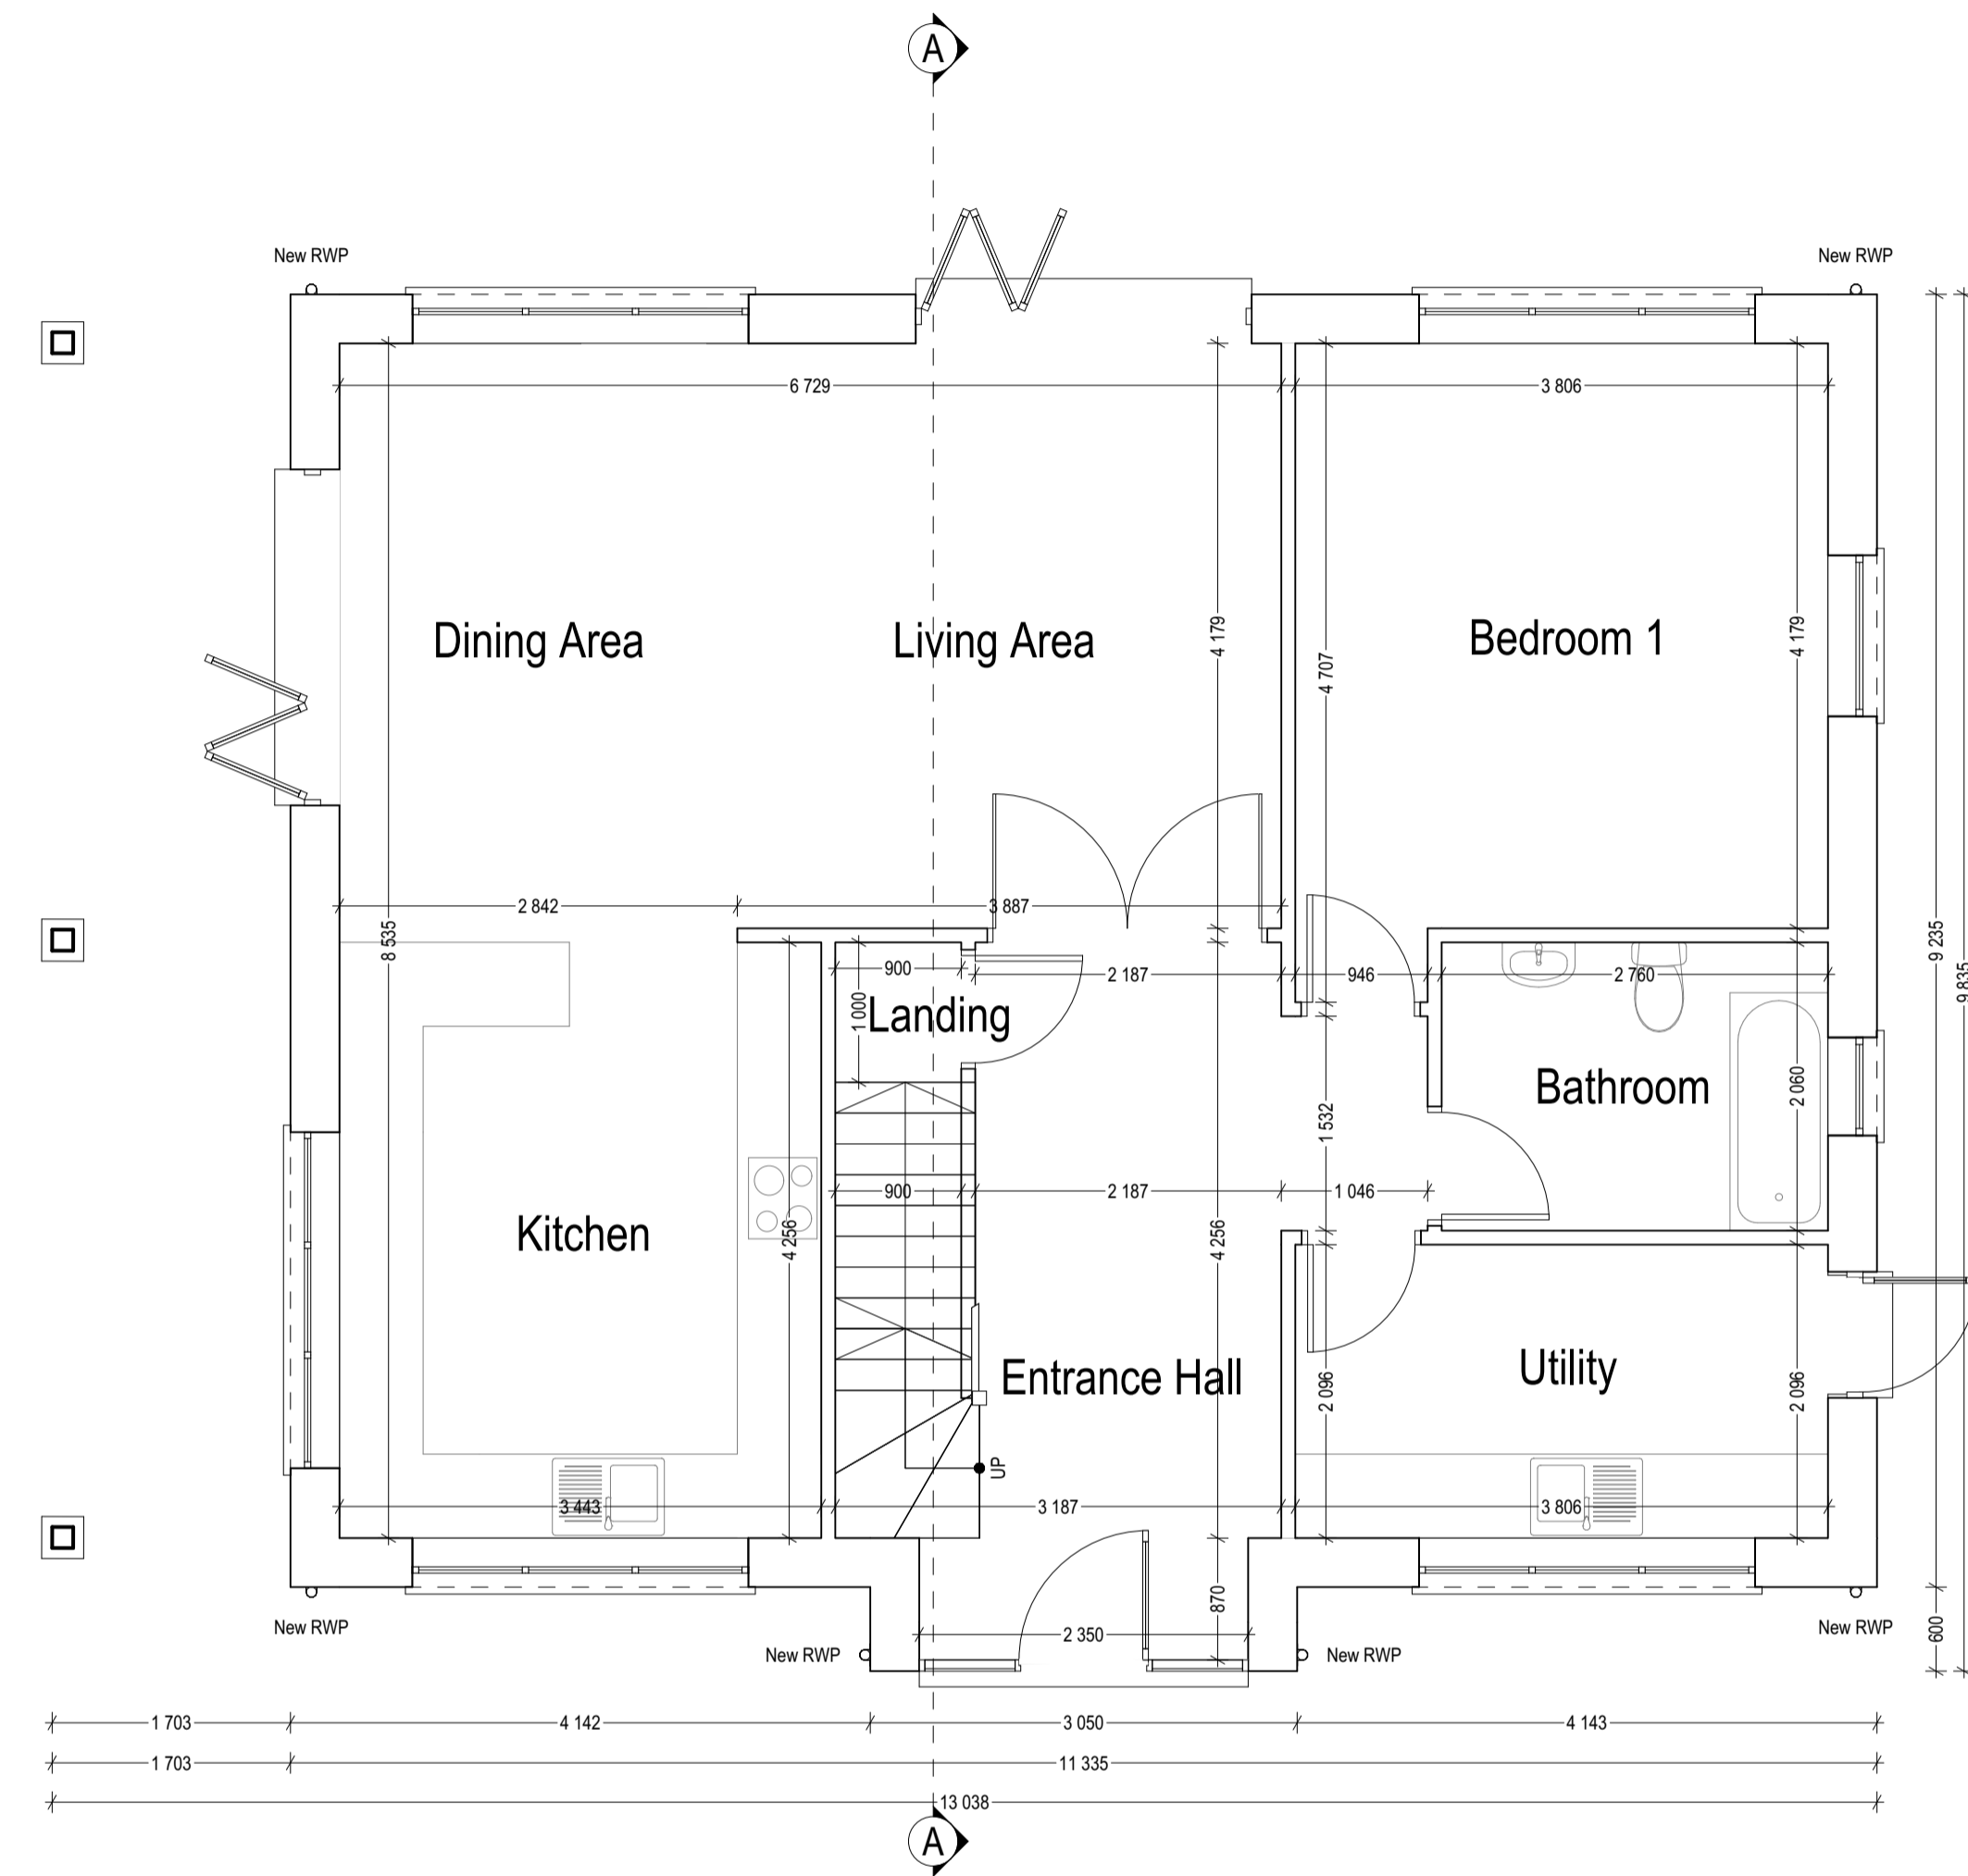

Proposed Lower Ground Floor Plan
 Scale: 1:50
 Area ca. 92.18 m²

Proposed Ground Floor Plan
 Scale: 1:50
 Area ca. 92.18 m²

Symbol Key:

- - - - - Boundary line
- - - - - Details above

74 Cardiff Road, CF15 7QE • Enquiries@ArkiPlan.co.uk

Site	Fieldview, Beach Road, Eccles-On-Sea, Norwich NR12 0SL	Date: 05.01.2024
		Sheet: 23-1666 D02 REV 03
Title Number	NK209798	Job: New Build
		Scale: As Shown@A1
		Title: As Shown