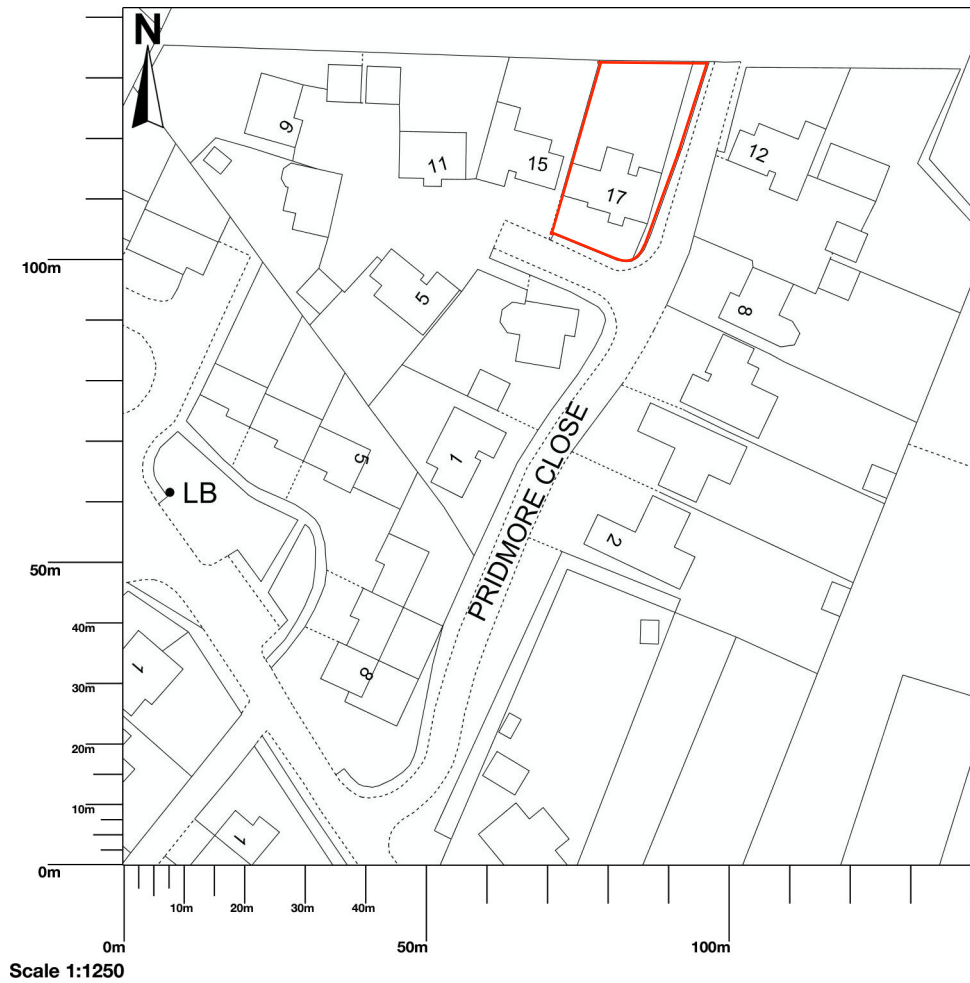

## 17 Pridmore Close, Woodnewton, Peterborough, PE8 5EY

Map area bounded by: 503292,294615 503434,294757. Produced on 15 April 2021 from the OS National Geographic Database. Reproduction in whole or part is prohibited without the prior permission of Ordnance Survey. © Crown copyright 2021. Supplied by UKPlanningMaps.com a licensed OS partner (100054135). Unique plan reference: p2cuk/612708/830952