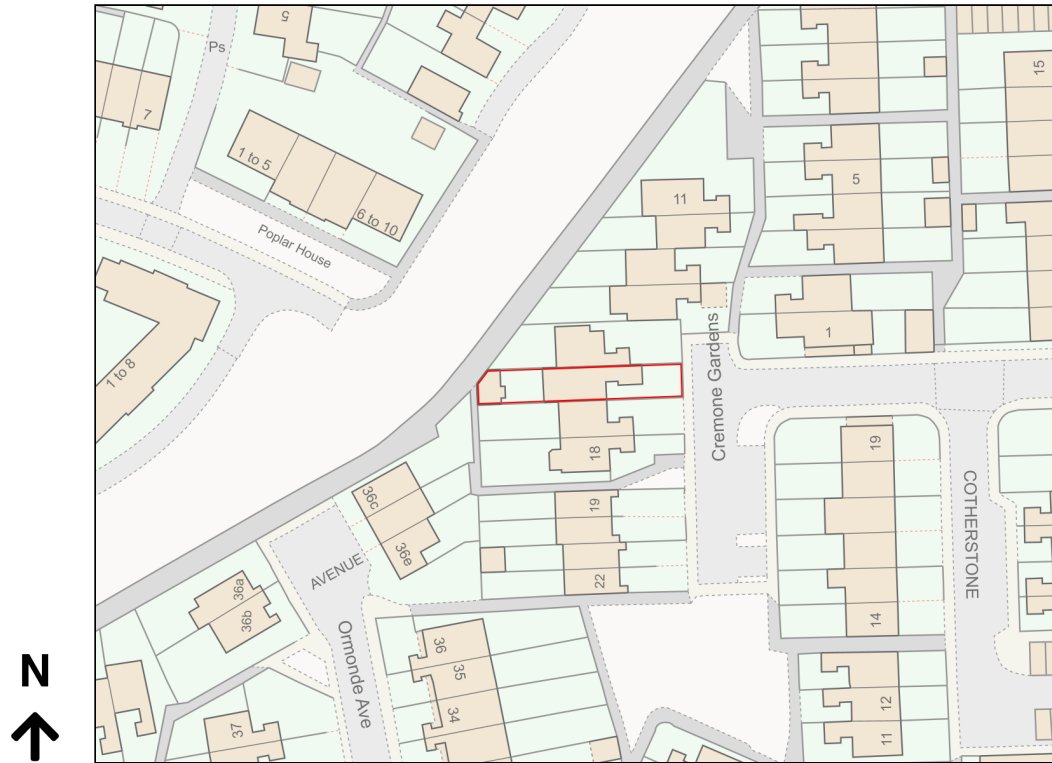

# Location Plan

Site Address: 16, Cremorne Gardens, Epsom, KT19 9EW

Date Produced: 02-Jan-2024

Scale: 1:1250 @A4

Planning Portal Reference: PP-12699470v1