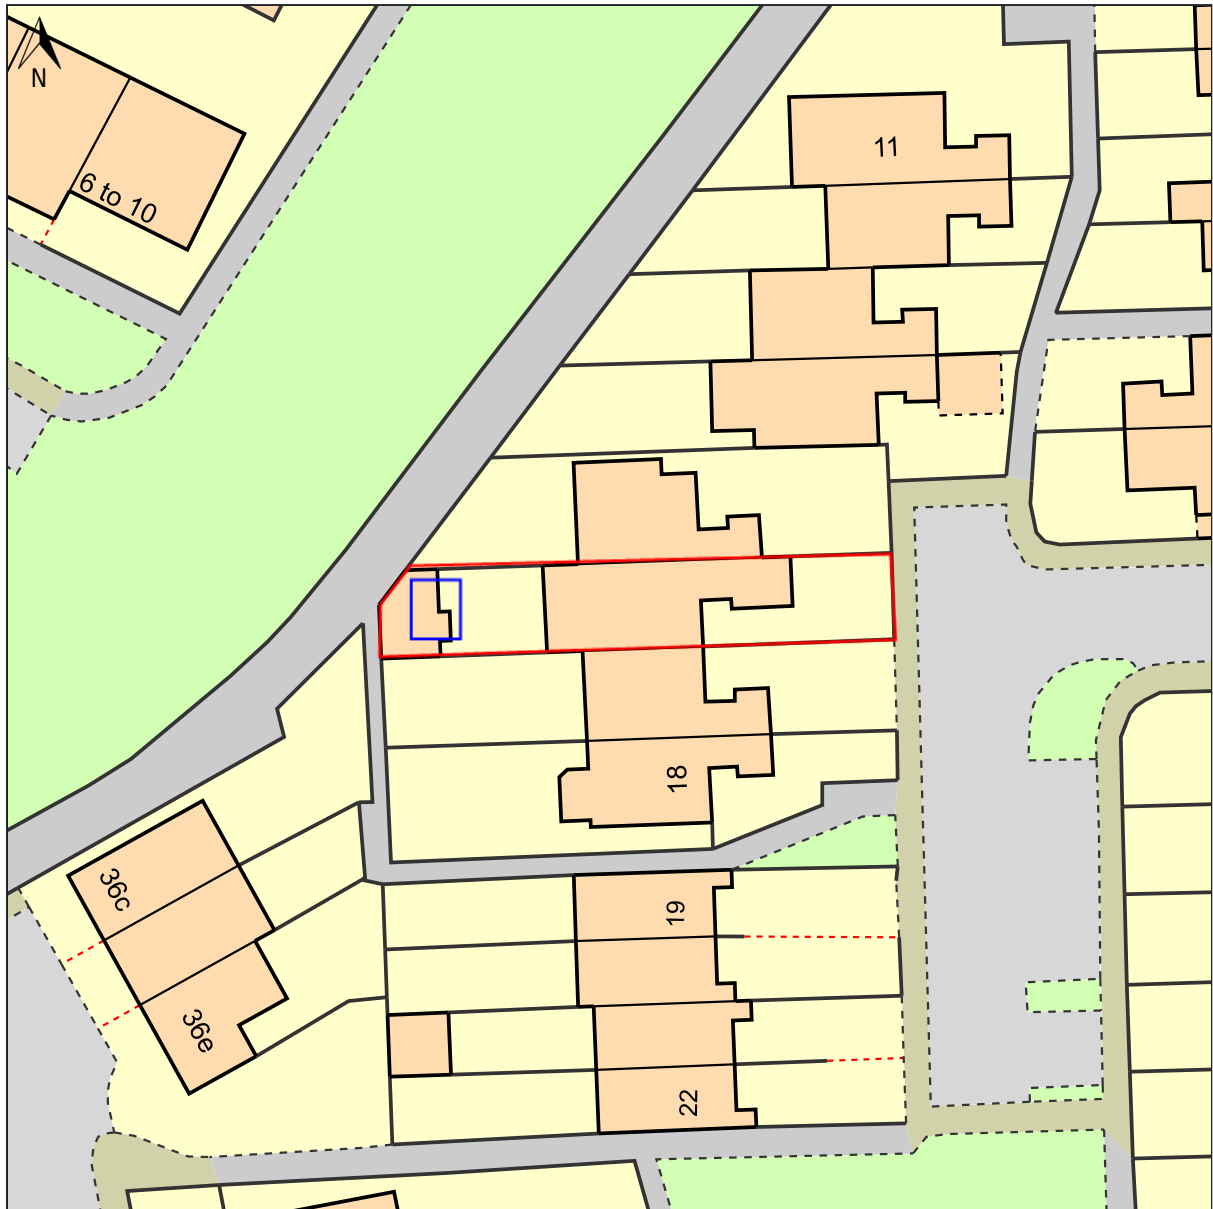

16, CREMORNE GARDENS, EPSOM, SURREY, KT19 9EW

© Crown copyright and database rights, 2023. Ordnance Survey  
0100031673 Created using Plans by Emapsite

■ Site boundary

Scale: 1:500

Paper Size: A4

■ Proposed garden room