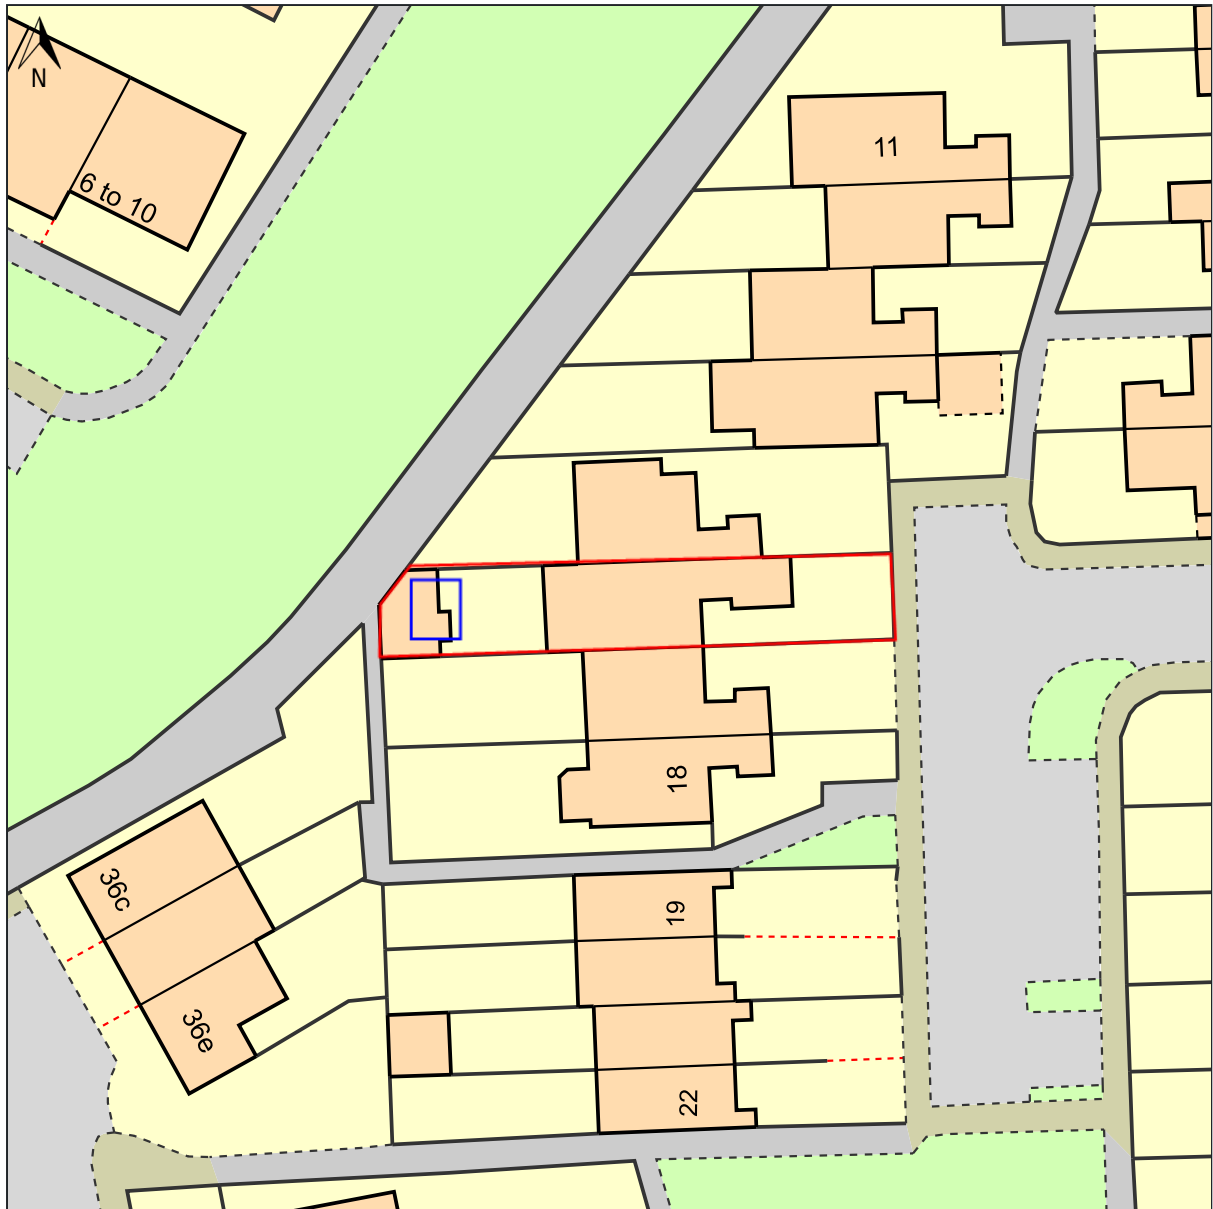

16, CREMORNE GARDENS, EPSOM, SURREY, KT19 9EW

© Crown copyright and database rights, 2023. Ordnance Survey
0100031673 Created using Plans by Emapsite

-  Proposed garden room
-  Site boundary

Scale: 1:500

Paper Size: A4

Notes: