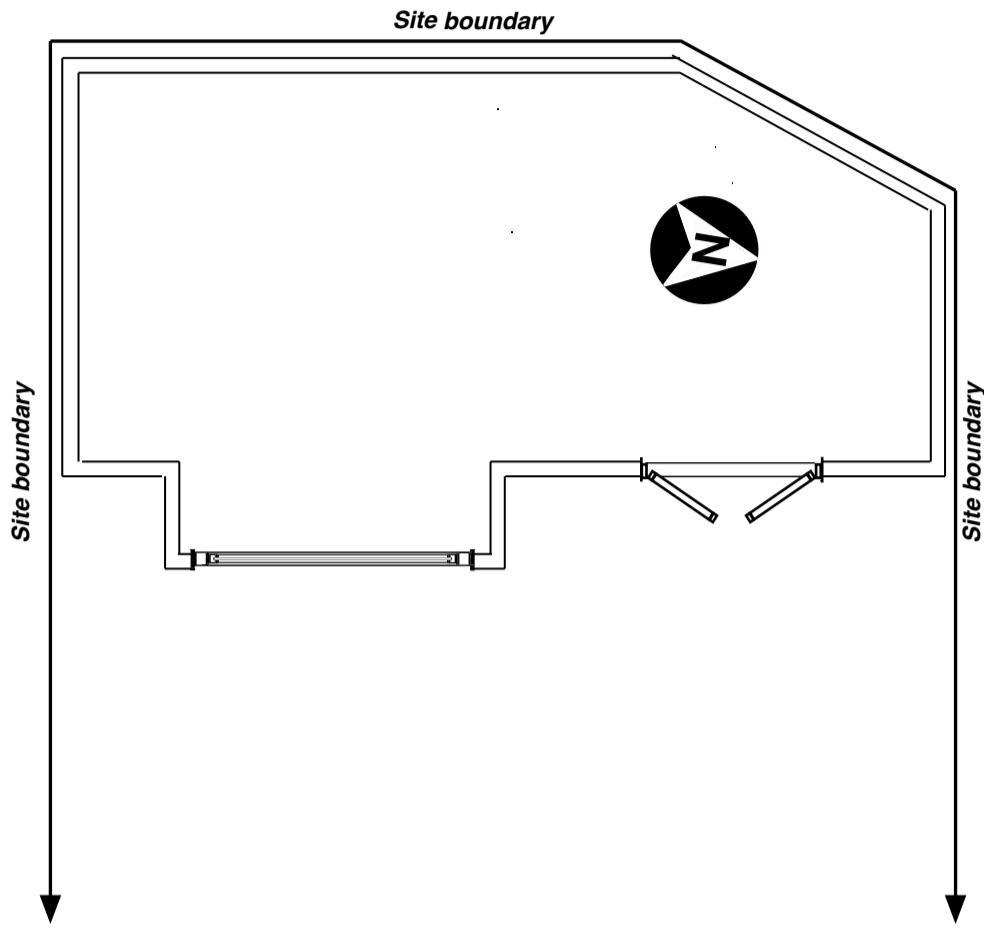

Existing garden room - Plan Section

Existing garden room - Roof Plan
Standard roofing felt

Proposed garden room - Plan section

Proposed garden room - Roof Plan
EPDM with black upvc edge trims

Site: 16 Cremorne gardens, Kt19 9EW

Scale 1:50 @ A3

Dimensions in centimetres
Garden2office Ltd February 2023