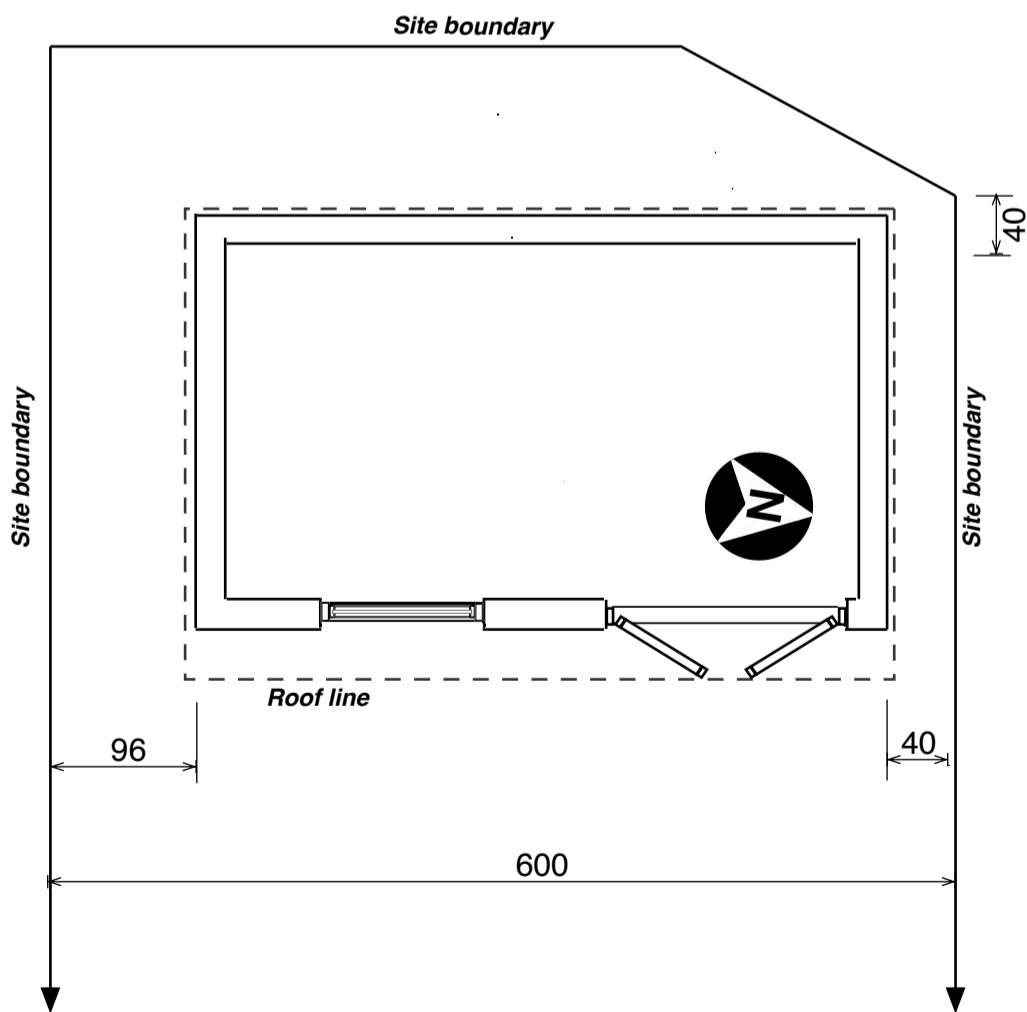

Existing garden room - Plan Section

Existing garden room - Roof Plan
Standard roofing felt

Proposed garden room - Plan section

Proposed garden room - Roof Plan
EPDM with black upvc edge trims

Site: 16 Cremorne gardens, Kt19 9EW

Scale 1:50 @ A3

Dimensions in centimetres
Garden2office Ltd February 2023