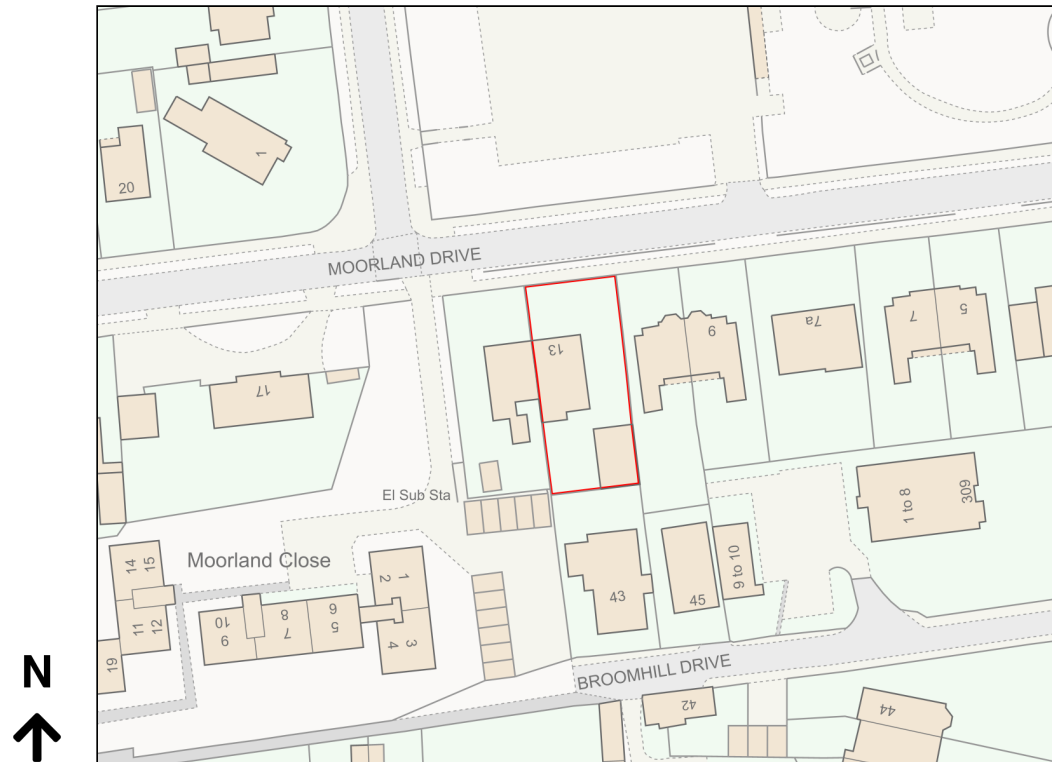

Location Plan

Site Address: 13, Moorland Drive, Moortown, Leeds, LS17 6JP

Date Produced: 30-Jan-2024

Scale: 1:1250 @A4

Planning Portal Reference: PP-12769189v1