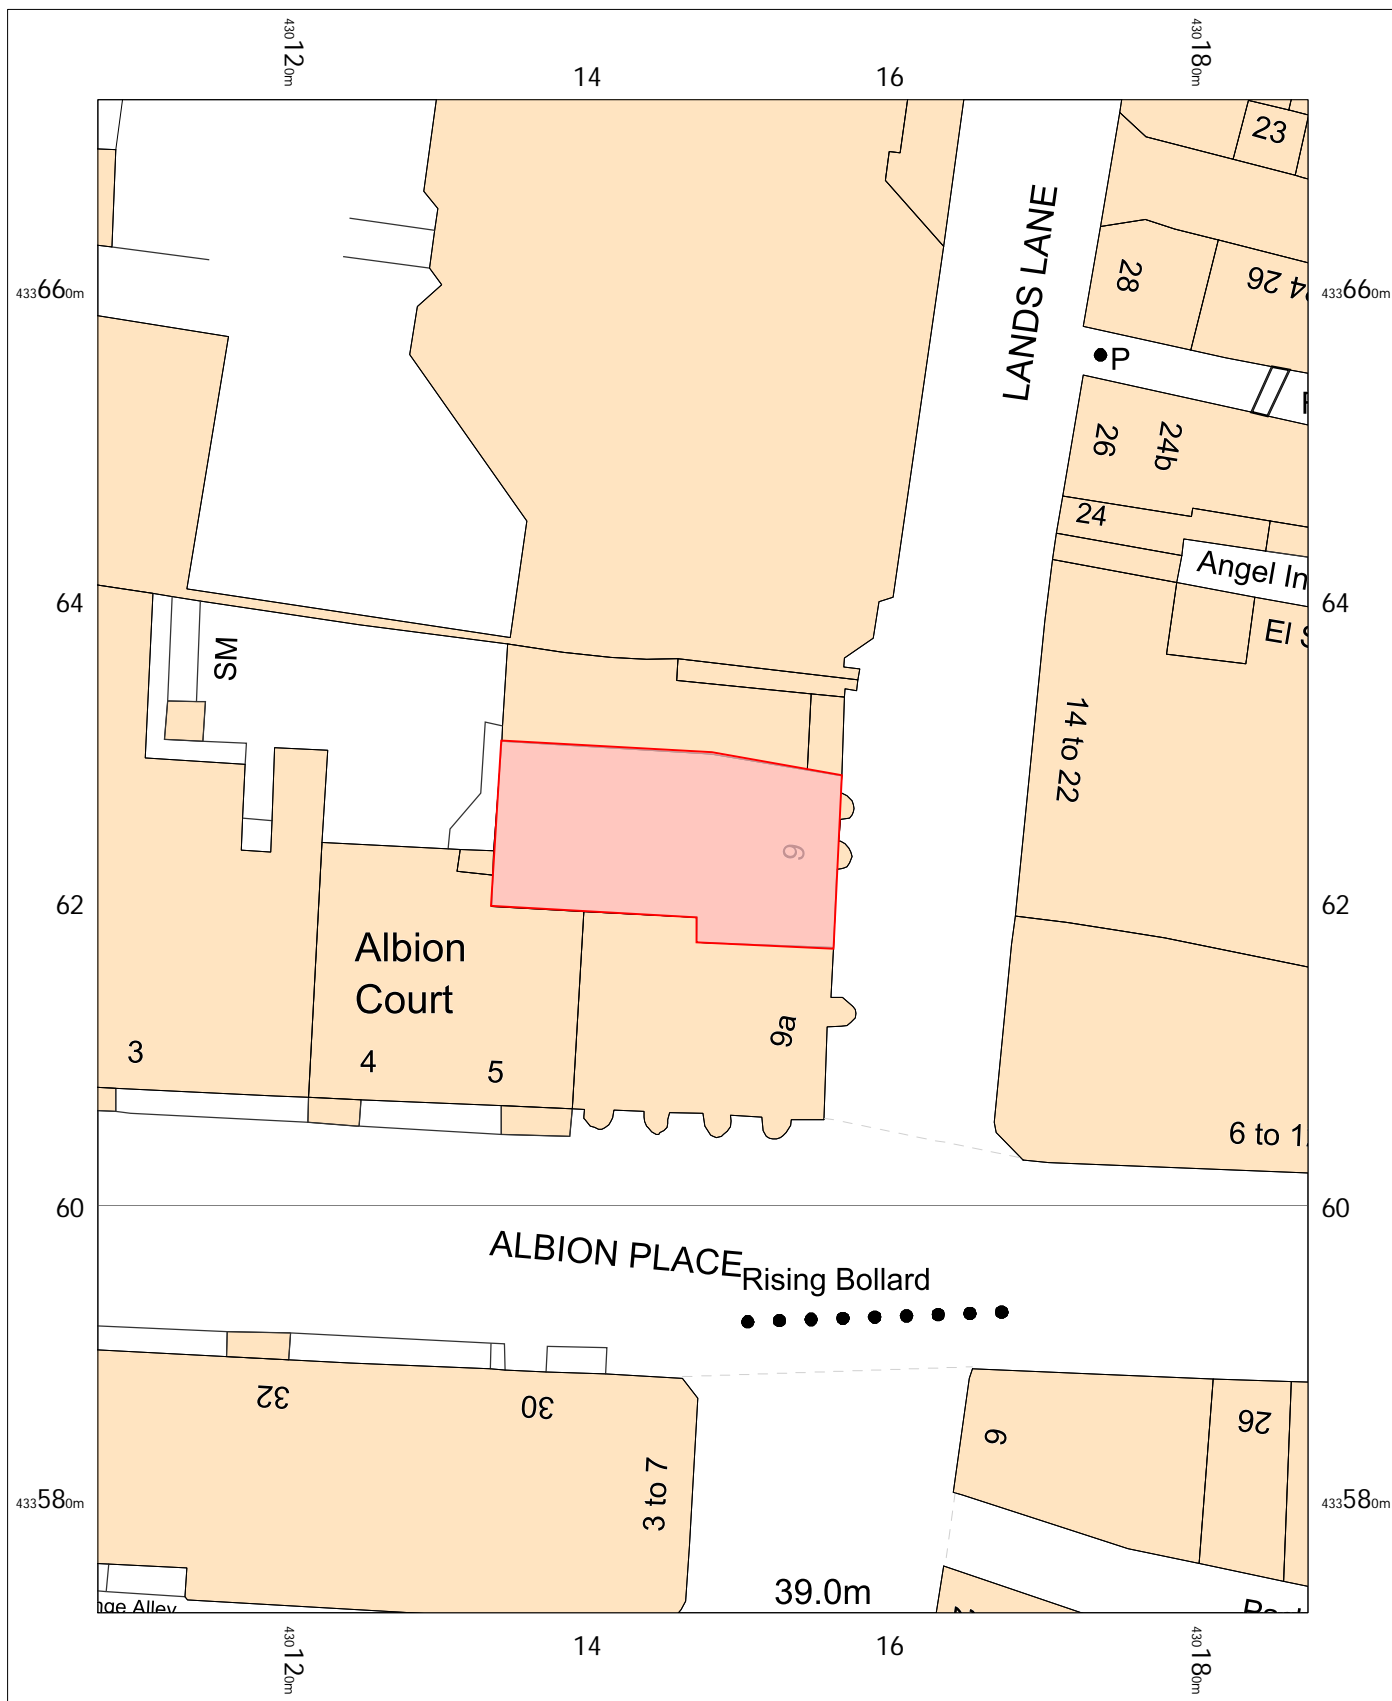

Leeds Lands Lane 1:500

OS MasterMap 1250/2500/10000 scale
Tuesday, May 31, 2022, ID: BW1-01041945
maps.blackwell.co.uk

1:500 scale print at A4, Centre: 430148 E, 433623 N

© Crown Copyright Ordnance Survey. Licence no. 100041041