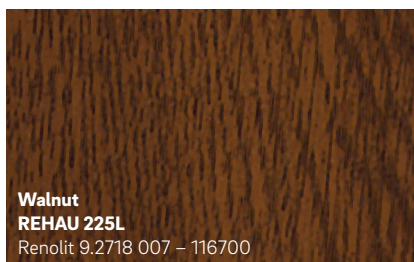

Traditional Collection