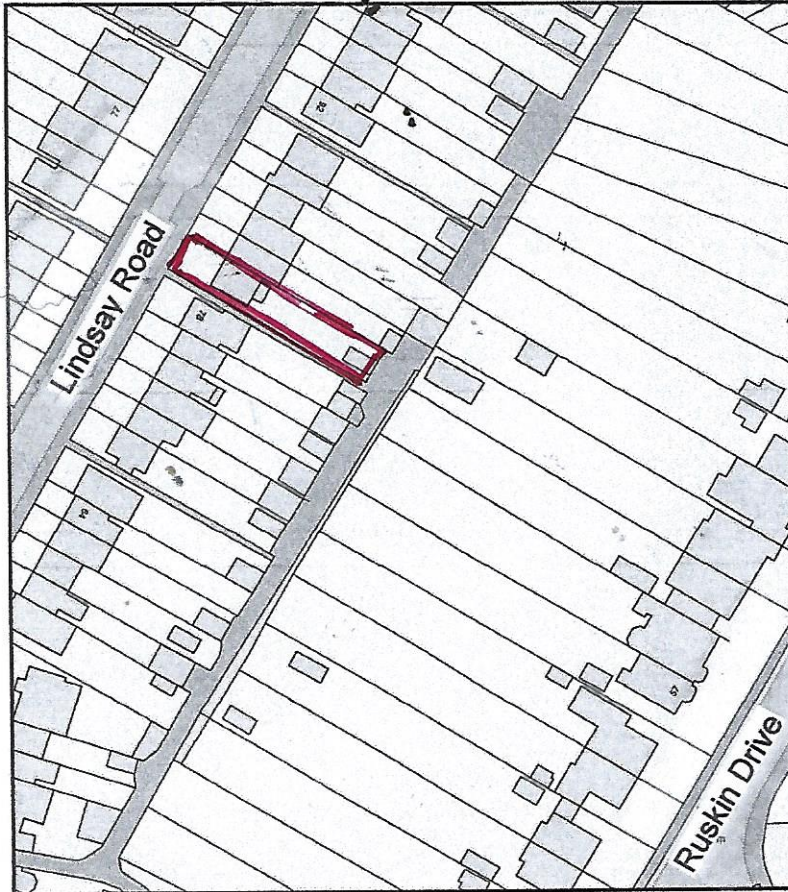

80 Lindsay Road Worcester Park KT4 8LE

Plan Produced for: P J STASCH ARCHITECT

Date Produced: 06 Feb 2024

Plan Reference Number: TQRQM24037213014048

Scale: 1:1250 @ A4