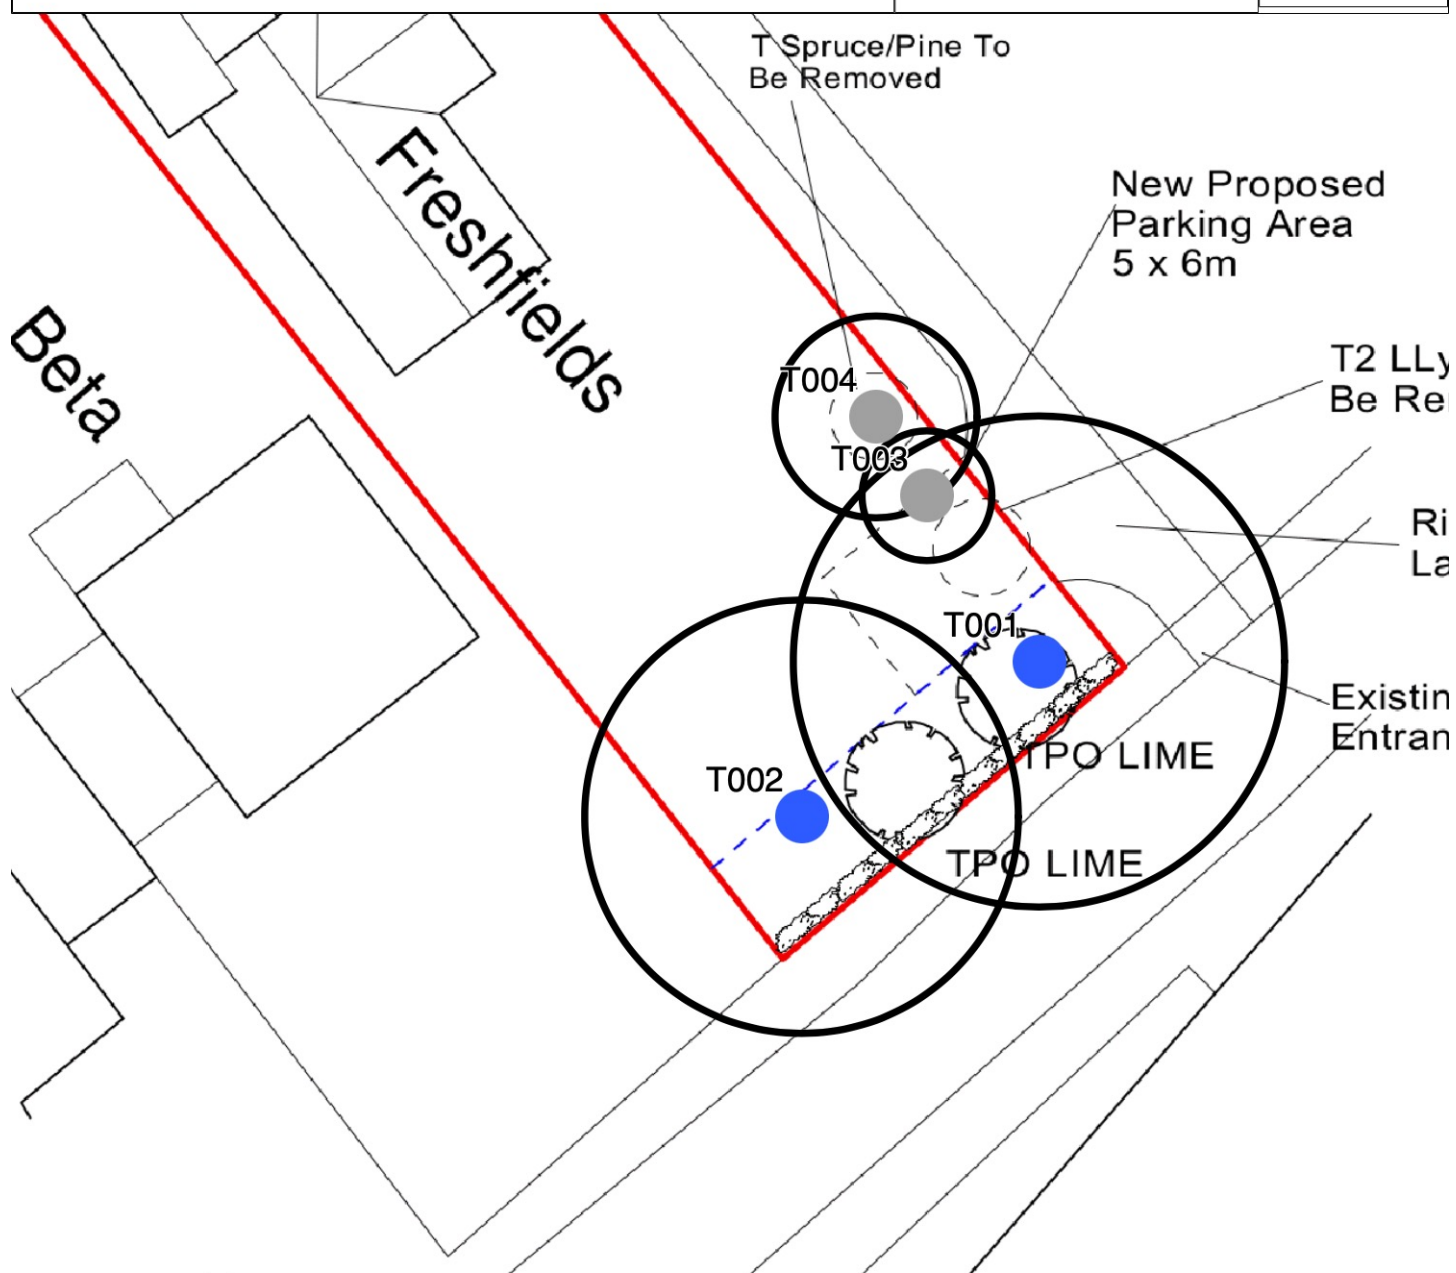

Ros Nickols
Freshfields
Main Street
Little Casterton
PE9 4BE

Page size: A4

1 : 251

DRAWING TITLE.

PROPOSED TREE SITE PLAN

SCALE 1:500

DATE

DRAWN BY.

JAN 2024

S.Andrews

JOB No.

PLOT No.

SHEET

REV

SA/DK/31/23

A3/PP/06