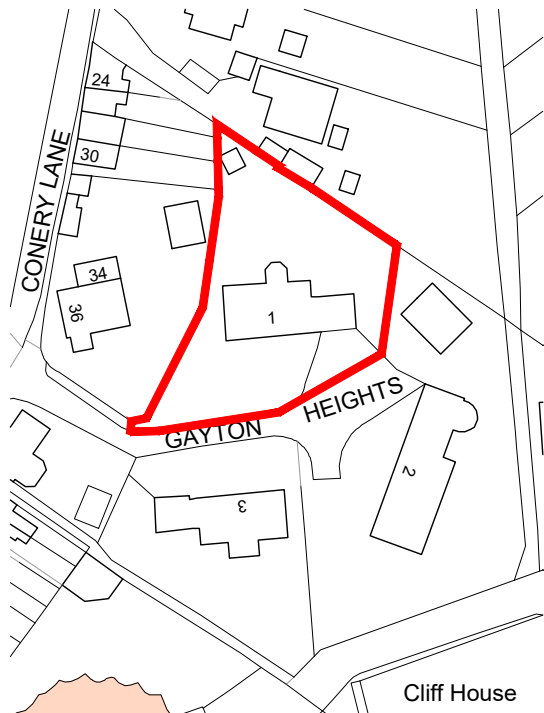

Block Plan - Scale 1:500

Ordnance Survey, (c) Crown Copyright 2023. All rights reserved. Licence number 100022432

Site Location Plan - Scale 1:1250

RM James
Architectural Design and Technology

0116 286 6370
enquiries@rmjames.co.uk
www.rmjames.co.uk

CLIENT Mr & Mrs Quilter		
PROJECT Extensions and Alterations 1 Gayton Heights, Enderby		
DRAWING Site Location Plan Block Plan		
SCALE as noted @ A4	DATE January 2024	
STATUS PLANNING		
PROJECT No 23/403	DRAWING No 23/403 PL01	REVISION /