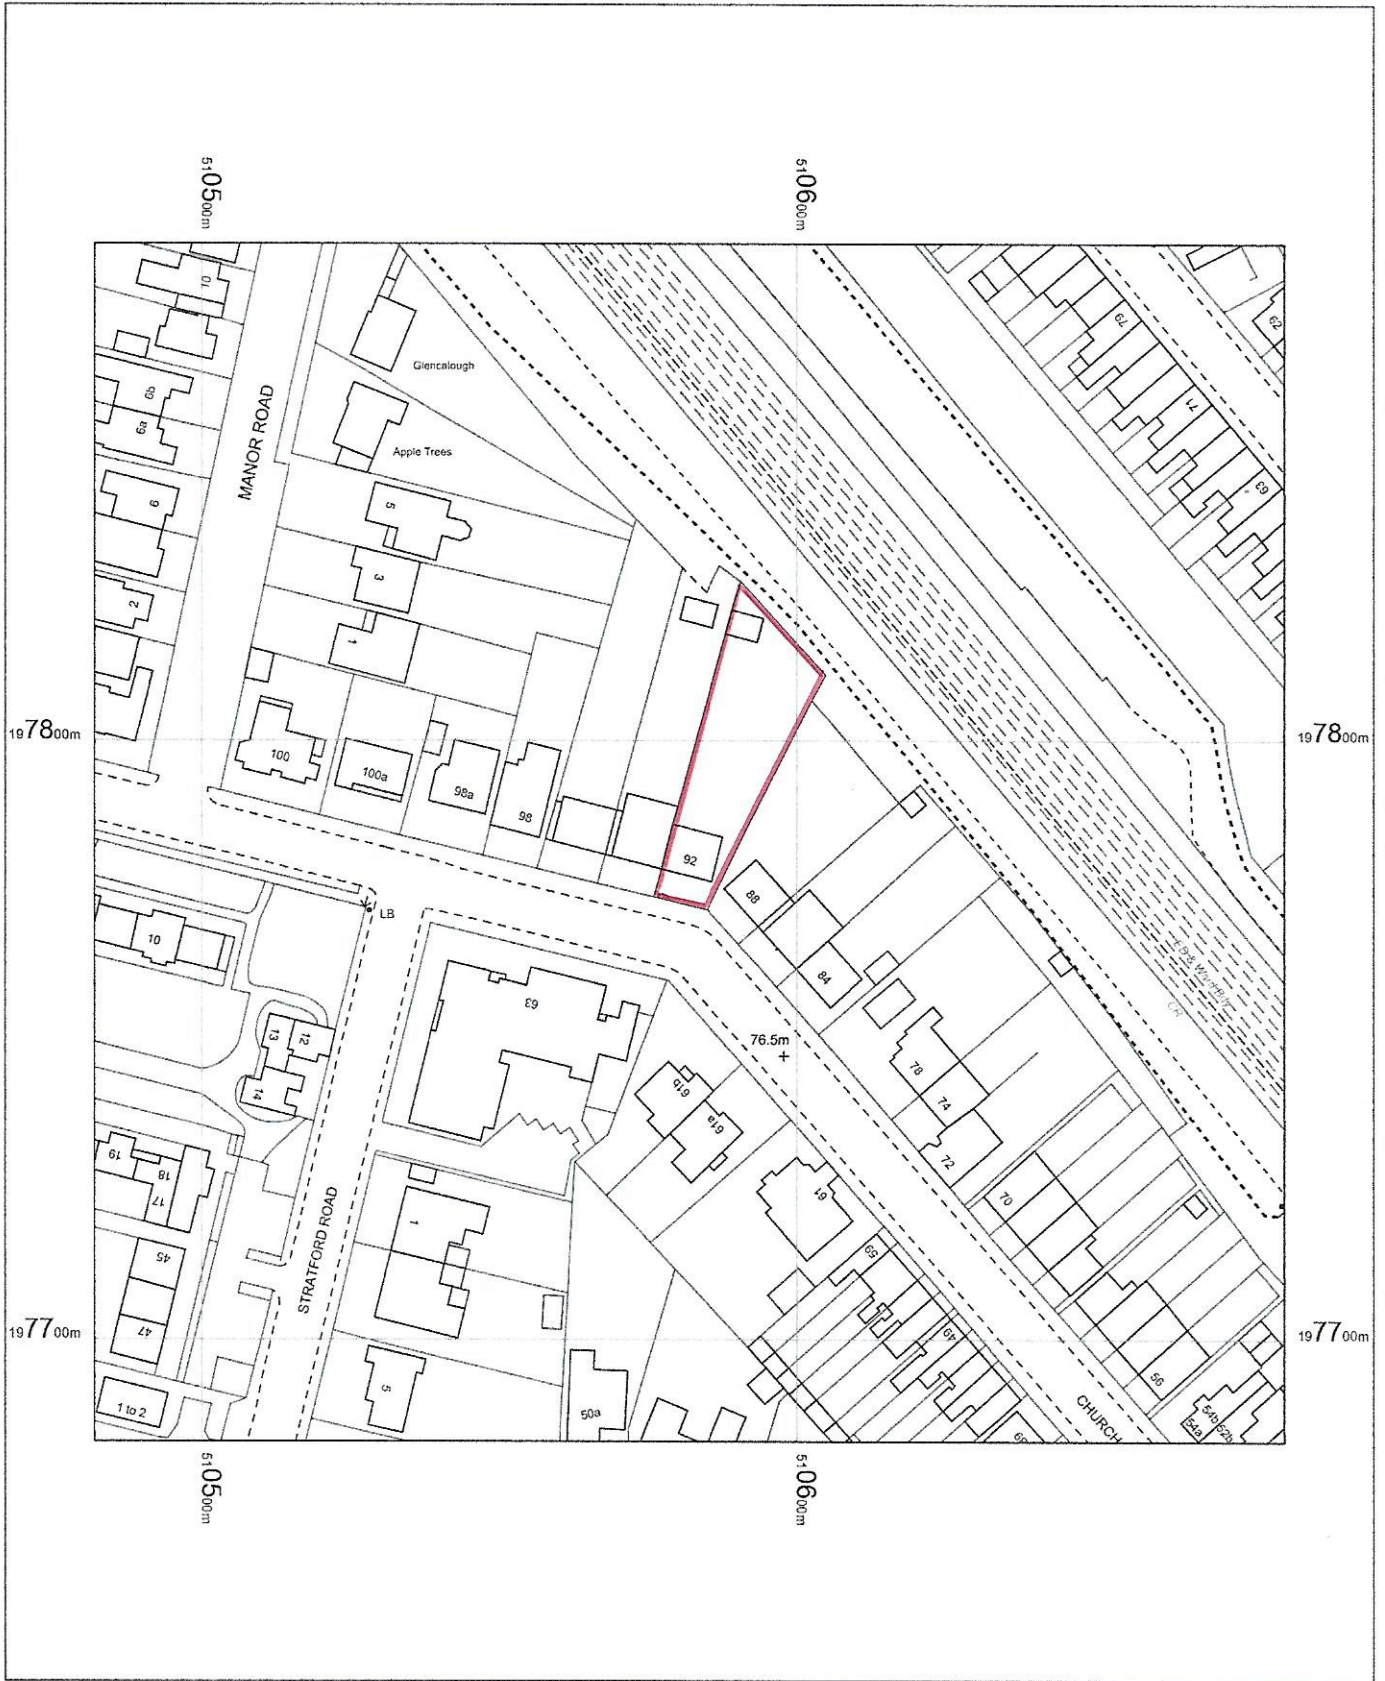

92 Church Road, Watford, WD17 4P

OS MasterMap 1250/2500/10000 scale
Thursday, November 2, 2023, ID: BLIT-01133823
www.planningapplicationmaps.co.uk

1:1250 scale print at A4, Centre: 510582 E, 197783 N

©Crown Copyright Ordnance Survey. Licence no. 100051661