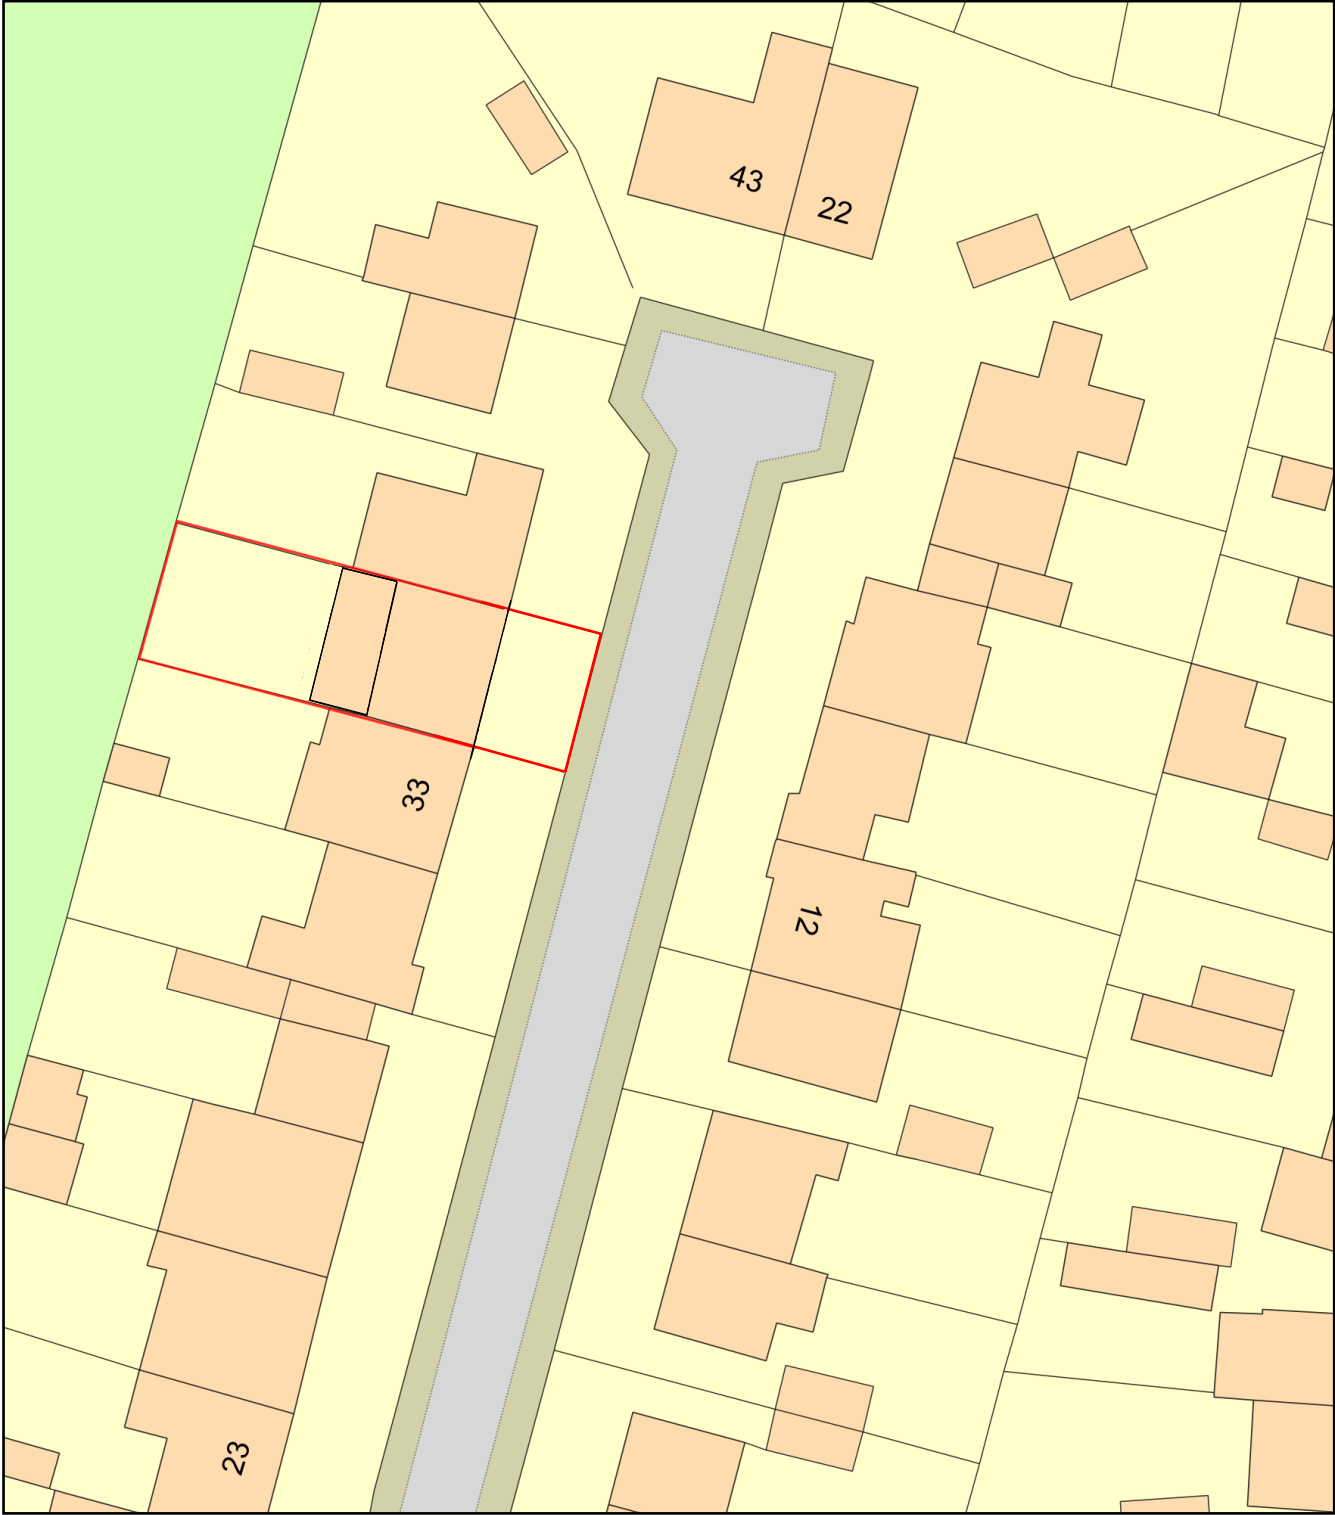

35 Cleves Road

Plan Produced for: Mark Earl

Date Produced: 17 Jan 2024

Plan Reference Number: TQRQM24017112853211

Scale: 1:500 @ A4