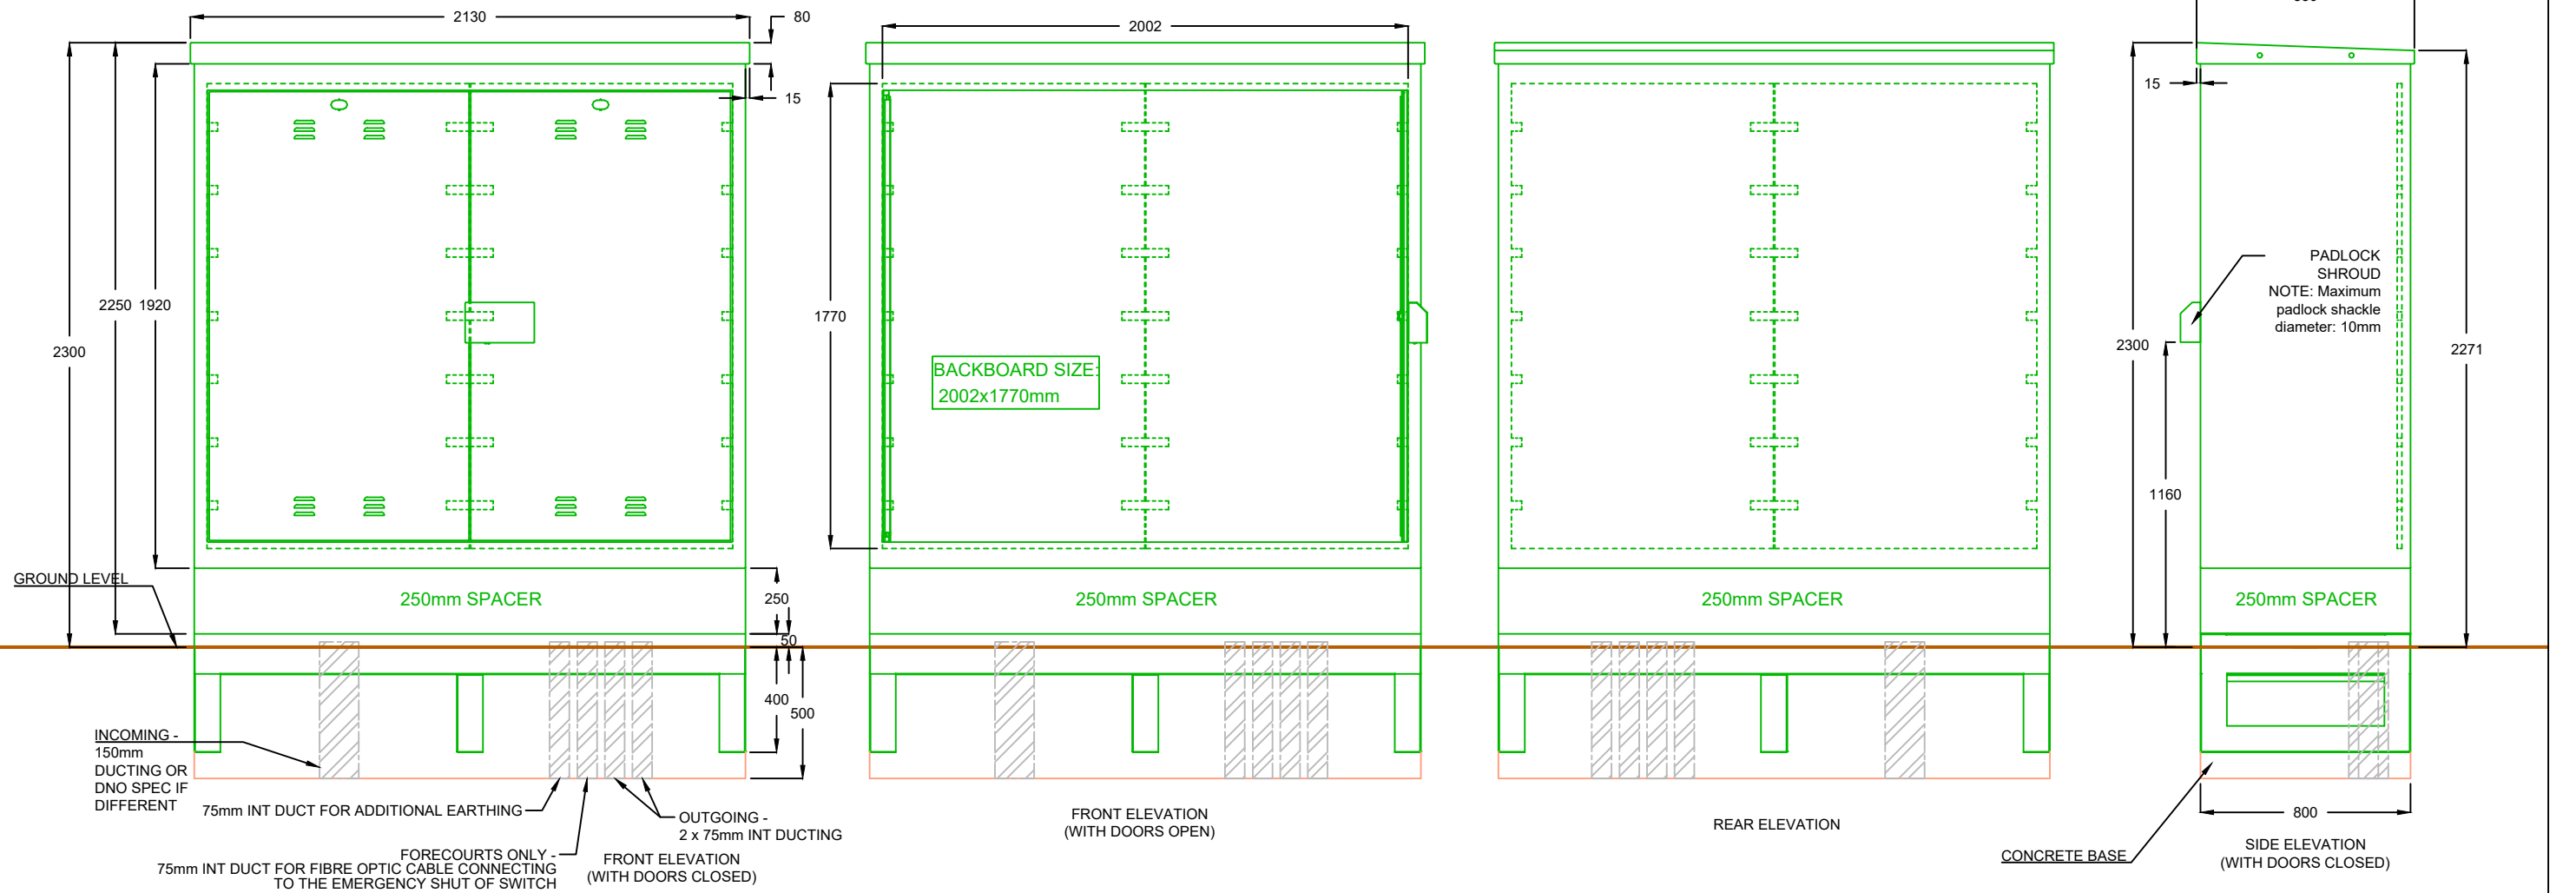

FEEDER PILLAR MODEL - RITHERDON RMC 2100 (WITH 250MM SPACER)
 EXTERNAL COLOUR - 14 C 39 GREEN
 DUCTING SPEC - BLACK RIGID TWIN WALL
 CABLE DUCT SMOOTH INTERNAL

COMMENTS	REV.	DESCRIPTION	REV. BY	APP.	DATE	ADDRESS	PROJECT NAME	 InstaVolt Ltd, 6 Cedarwood, Crockford Lane, Chineham Park, Hampshire, RG24 8WD © InstaVolt Ltd. 2020
NOTE: FOR FURTHER DETAILS PLEASE REFER TO MANUFACTURERS SPECIFICATIONS	A	Issued for comment	LW	RK	22/04/22		EQUIPMENT ELEVATIONS	
							DRAWING TITLE	
							FEEDER PILLAR - RMC2100 (WITH SPACER)	
							DRAWING NO.	
SCALE (@A3) 1:25	DRAWN BY LW						001_27	REV. A