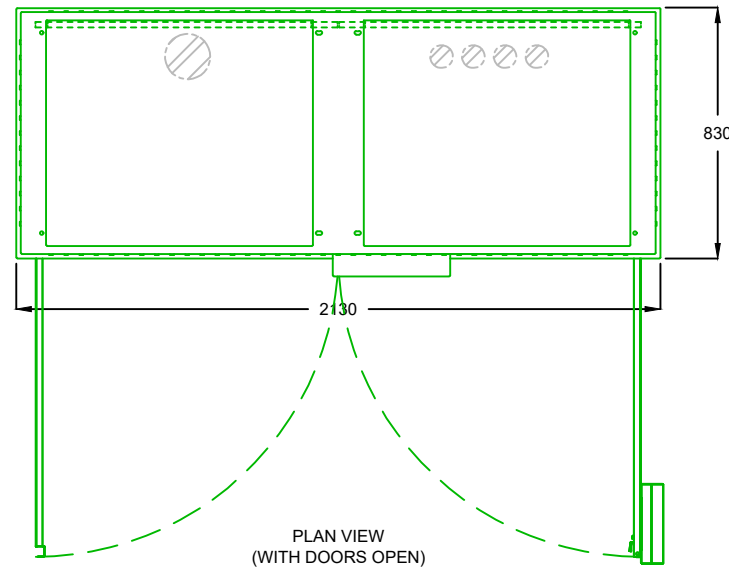

FEEDER PILLAR MODEL - RITHERDON RMC 2100 (WITH 250MM SPACER)
 EXTERNAL COLOUR - 14 C 39 GREEN
 DUCTING SPEC - BLACK RIGID TWIN WALL
 CABLE DUCT SMOOTH INTERNAL

COMMENTS	REV.	DESCRIPTION	REV. BY	APP.	DATE	ADDRESS	PROJECT NAME	 InstaVolt Ltd, 6 Cedarwood, Crockford Lane, Chineham Park, Hampshire, RG24 8WD © InstaVolt Ltd. 2020
NOTE: FOR FURTHER DETAILS PLEASE REFER TO MANUFACTURERS SPECIFICATIONS	A	Issued for comment	LW	RK	22/04/22		EQUIPMENT ELEVATIONS	
							DRAWING TITLE	
							FEEDER PILLAR - RMC2100 (WITH SPACER)	
							DRAWING NO.	
SCALE (@A3) 1:25	DRAWN BY LW						001_27	REV. A