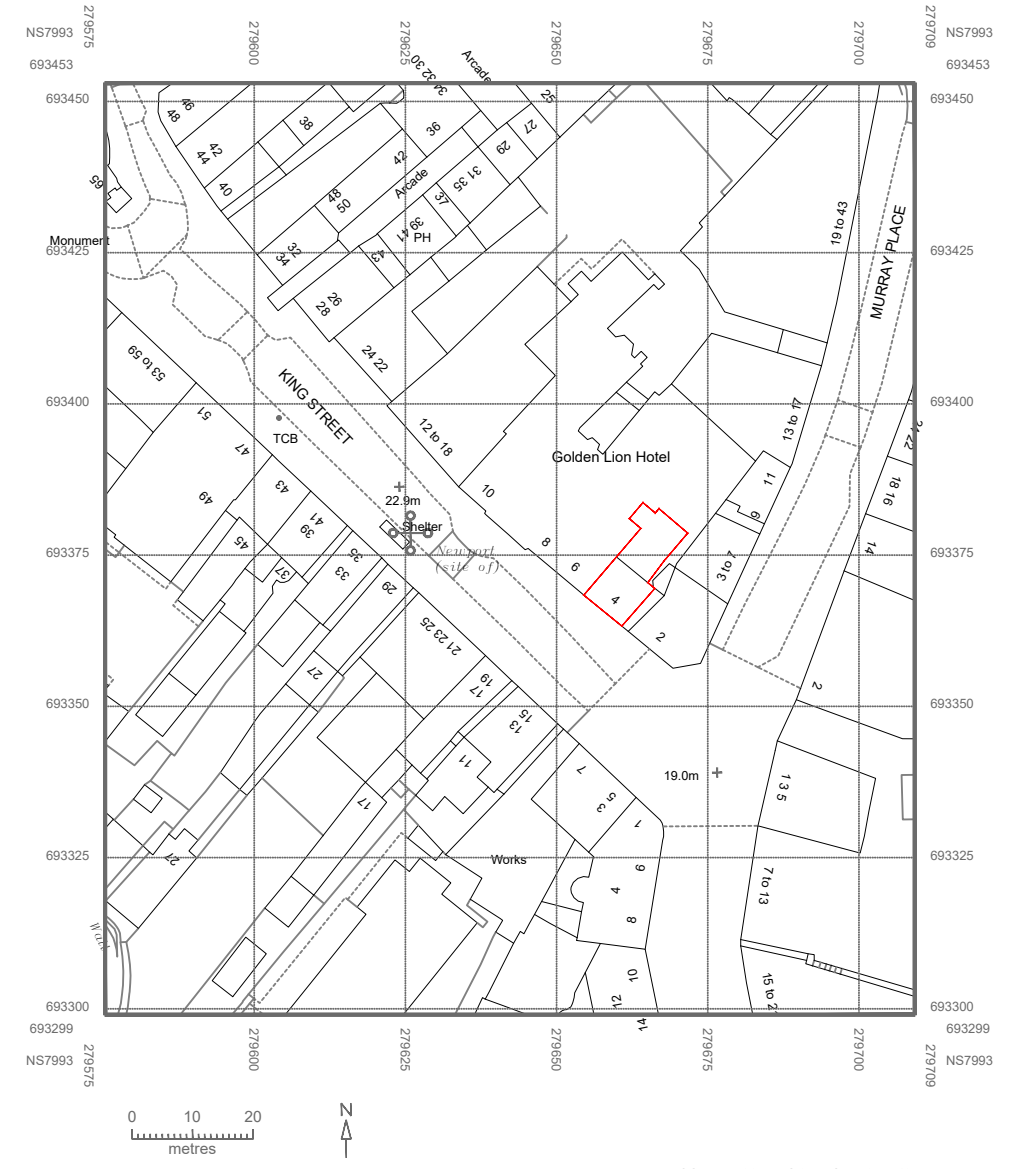

BLOCK PLAN

SCALE 1:200

LOCATION PLAN

SCALE 1:1250

MR D. MACDONALD

INTERNAL ALTERATIONS TO FORM ZEN GARDEN
THE BURGH COFFEE
4 KING STREET, STIRLING

LOCATION & SITE PLANS

scale	date	drawn:	status:
AS NOTED @ A3	29.06.23	-	EXISTING
proj no.		Dwg no.	REV
-		100	-