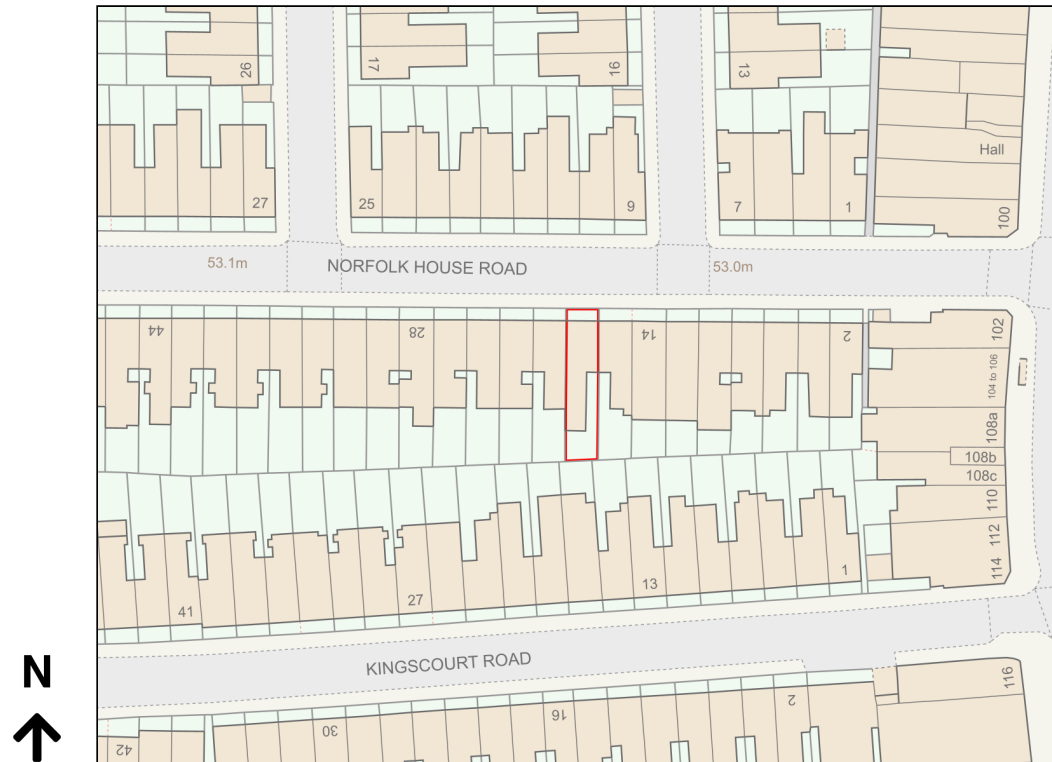

Location Plan

Site Address: 18, Norfolk House Road, London, SW16 1JH

Date Produced: 22-Jan-2024

Scale: 1:1250 @A4

Planning Portal Reference: PP-12745009v1