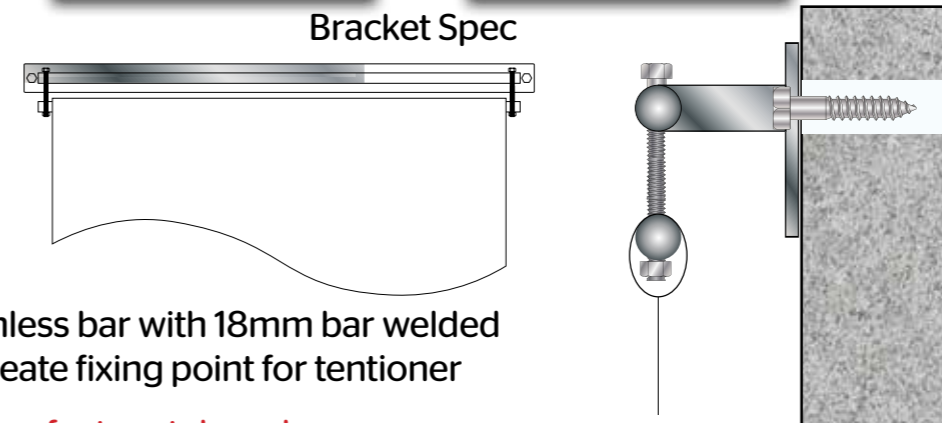

Item: 01 - Banners

Section View

Artwork - Left Banner

Artwork - Right Banner

Bracket Spec

All measurements to be checked before any manufacture takes place

Notes

Manufacturing Details

Quantity	x1 unit
Banner Size:	3250 x 850 (wxh)

Laser File: Router File:

Print:	Inkjet	<input checked="" type="checkbox"/>	Direct	<input checked="" type="checkbox"/>
Laminate:	Matt	<input checked="" type="checkbox"/>	Gloss	<input checked="" type="checkbox"/>
Liquid Lam:	Satin	<input checked="" type="checkbox"/>	Gloss	<input checked="" type="checkbox"/>
Application:	Face	<input checked="" type="checkbox"/>	Edge Wrapped	<input checked="" type="checkbox"/>
Print and Cut:		<input checked="" type="checkbox"/>		
CMYK Ref:	C:00 M:00 Y:00 K:00			
Paint Ref:				
Vinyl Ref:	Avery 8xx			

All drawings are in millimetres unless otherwise stated.

Falmouth Art Gallery
 Date Drawn: 12/12/2022
 Drawn By: SB
 Job Number: 62400
 Drawing Scale: 1:20 @ A3

- Item made / cut
- Laser parts cut
- Inkjet printed
- Graphics complete
- Fixings supplied
- Workshop complete
- Paint complete
- Direct print complete
- Final assembly
- Q.A final check