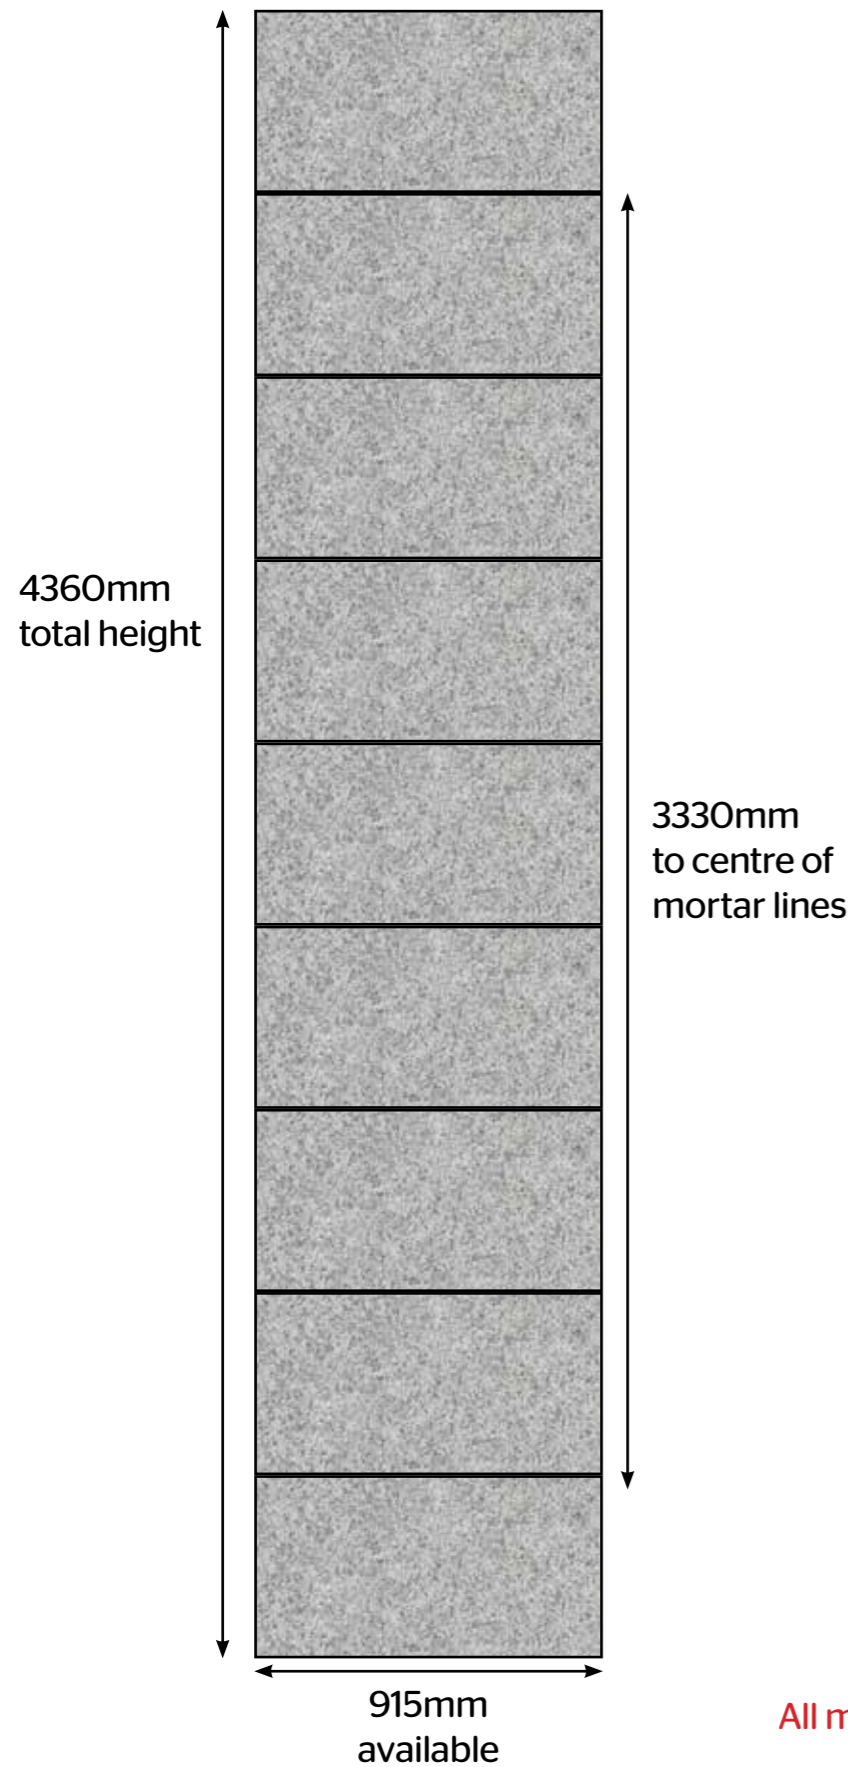

Item: 01 - Banners

Section View

Artwork - Left Banner

Artwork - Right Banner

Bracket Spec

All measurements to be checked before any manufacture takes place

Notes

Manufacturing Details

Quantity	x1 unit
Banner Size:	3250 x 850 (wxh)

Laser File: Router File:

Print:	Inkjet	<input checked="" type="checkbox"/>	Direct	<input checked="" type="checkbox"/>
Laminate:	Matt	<input checked="" type="checkbox"/>	Gloss	<input checked="" type="checkbox"/>
Liquid Lam:	Satin	<input checked="" type="checkbox"/>	Gloss	<input checked="" type="checkbox"/>
Application:	Face	<input checked="" type="checkbox"/>	Edge Wrapped	<input checked="" type="checkbox"/>
Print and Cut:		<input checked="" type="checkbox"/>		
CMYK Ref:	C:00 M:00 Y:00 K:00			
Paint Ref:				
Vinyl Ref:	Avery 8xx			

All drawings are in millimetres unless otherwise stated.

Falmouth Art Gallery
 Date Drawn: 12/12/2022
 Drawn By: SB
 Job Number: 62400
 Drawing Scale: 1:20 @ A3

- Item made / cut
- Laser parts cut
- Inkjet printed
- Graphics complete
- Fixings supplied
- Workshop complete
- Paint complete
- Direct print complete
- Final assembly
- Q.A final check