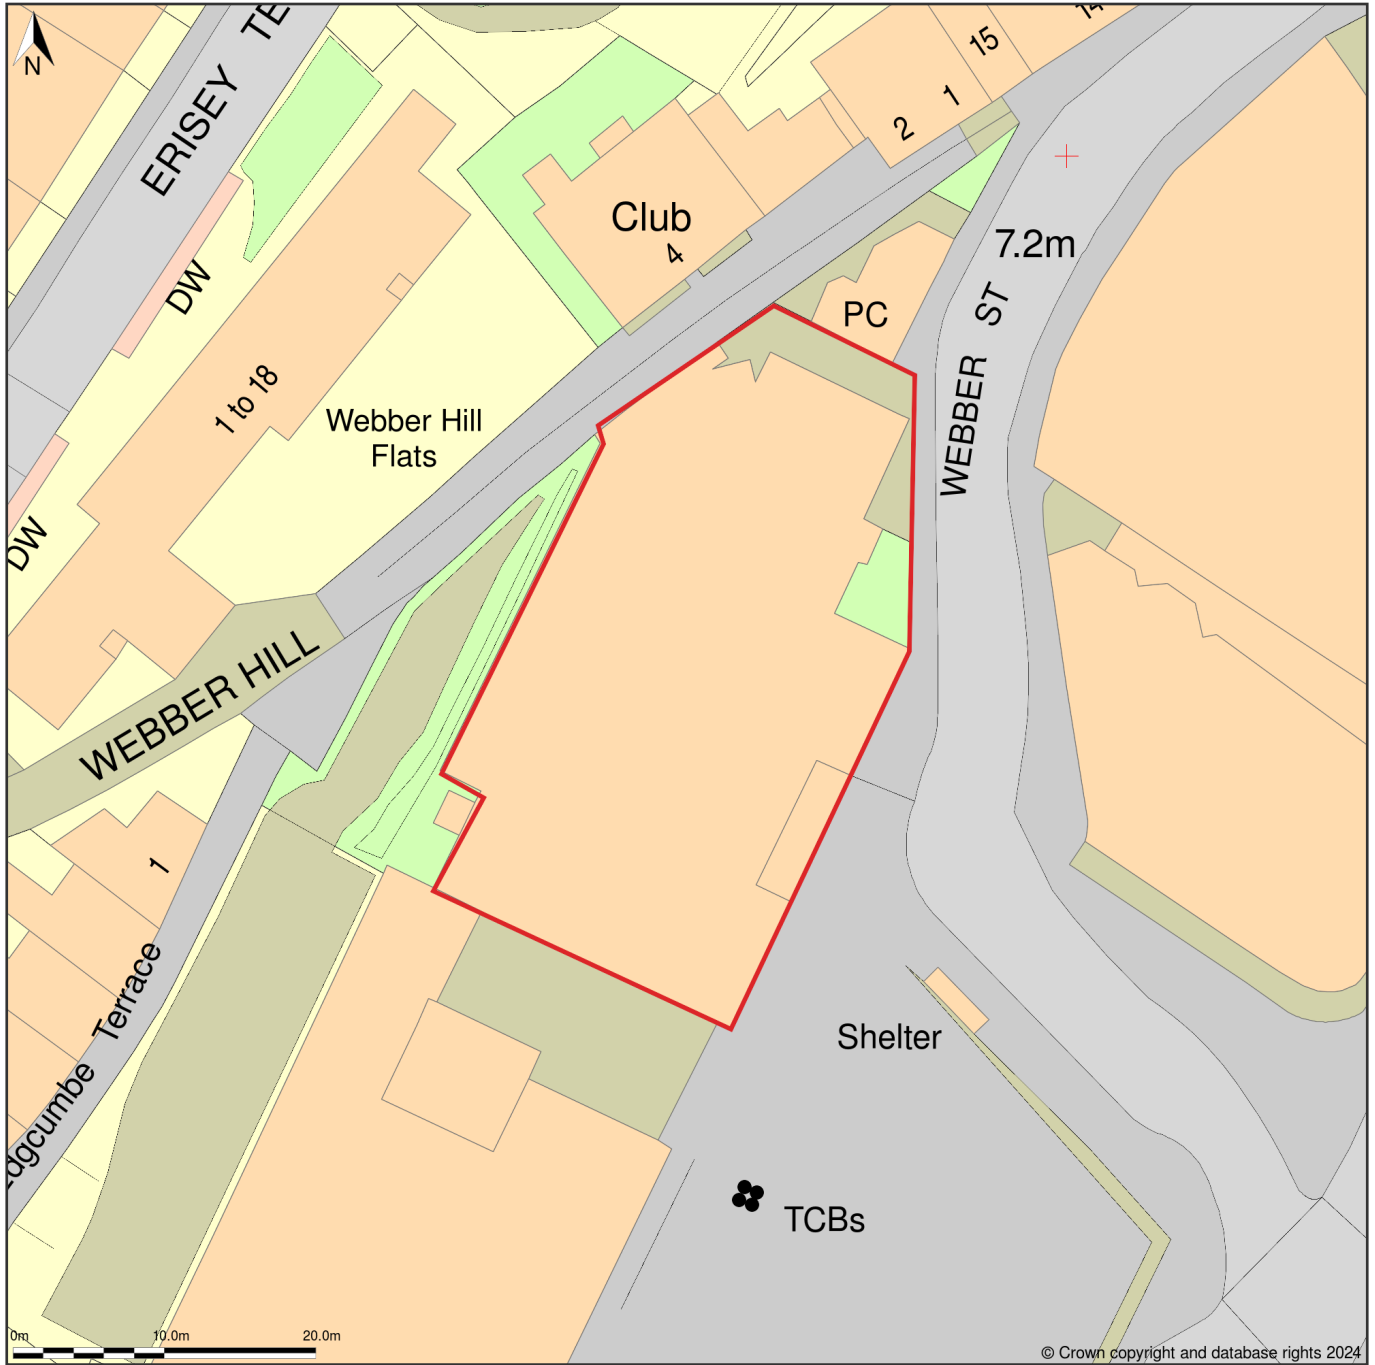

Falmouth Art Gallery and Falmouth Library, Municipal Building, The Moor, Falmouth, Cornwall, TR11 2RT

Site Plan (also called a Block Plan) shows area bounded by: 180583.24, 32886.03 180673.24, 32976.03 (at a scale of 1:500), OSGridRef: SW80623293. The representation of a road, track or path is no evidence of a right of way. The representation of features as lines is no evidence of a property boundary.

Produced on 5th Feb 2024 from the Ordnance Survey National Geographic Database and incorporating surveyed revision available at this date. Reproduction in whole or part is prohibited without the prior permission of Ordnance Survey. © Crown copyright 2024. Supplied by www.buyaplan.co.uk a licensed Ordnance Survey partner (100053143). Unique plan reference: #00876619-C5EBB2.